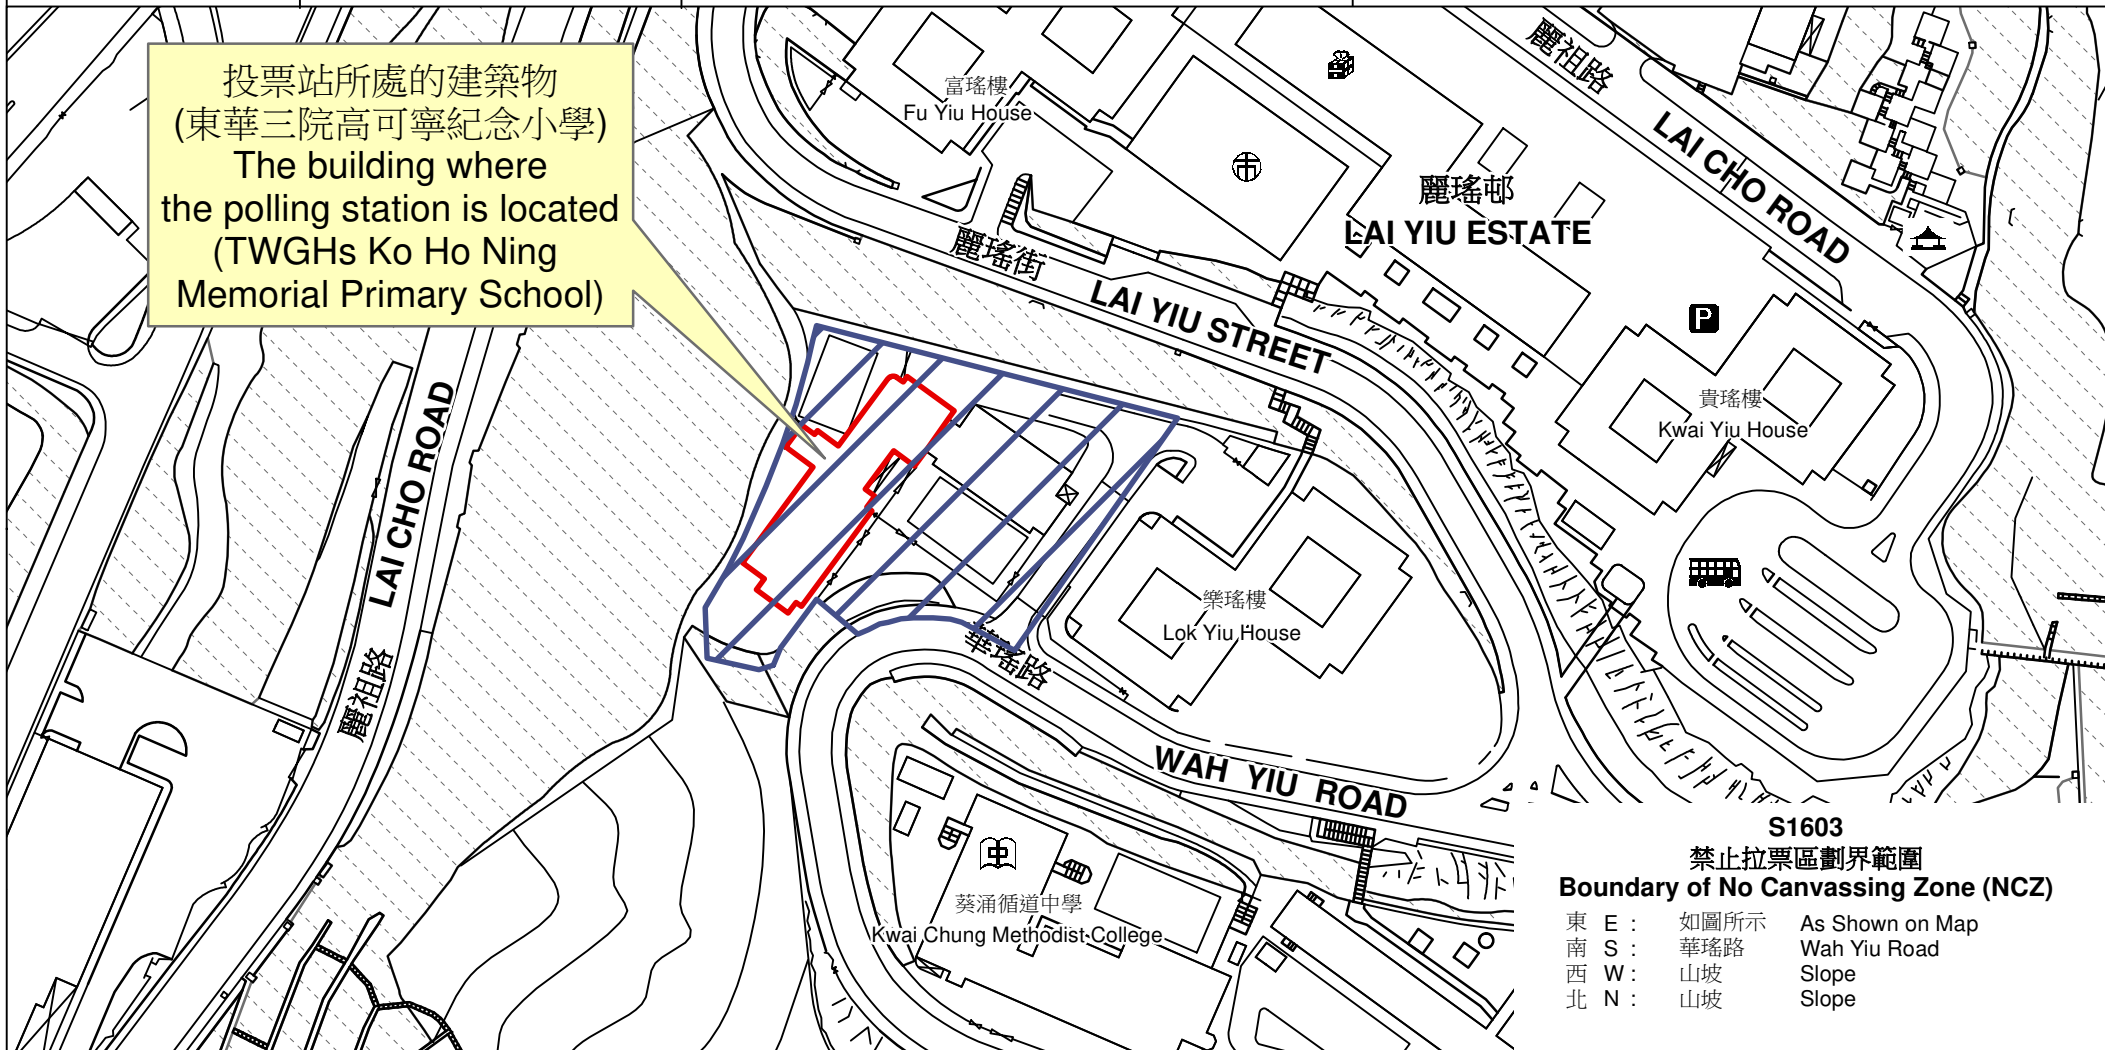

投票站位置圖和禁止拉票區 Polling Station - Location Plan & No Canvassing Zone

投票站編號 Polling Station Code	區議會名稱 Name of District Council	2023年區議會一般選舉區議會地方選區代號及名稱 Code & Name of District Council Geographical Constituency for 2023 District Council Ordinary Election	名稱及地址 Name & Address
S1603	葵青 KWAI TSING	S2 葵涌東 KWAI CHUNG EAST	東華三院高可寧紀念小學 新界葵涌麗瑤邨小學屋邨校舍第1座地下 TWGHs Ko Ho Ning Memorial Primary School G/F, Estate School No.1, Lai Yiu Estate, Kwai Chung, New Territories

投票站所處的建築物
(東華三院高可寧紀念小學)
The building where
the polling station is located
(TWGHs Ko Ho Ning
Memorial Primary School)

S1603
禁止拉票區劃界範圍
Boundary of No Canvassing Zone (NCZ)

東 E :	如圖所示	As Shown on Map
南 S :	華瑤路	Wah Yiu Road
西 W :	山坡	Slope
北 N :	山坡	Slope

 禁止拉票區
No Canvassing Zone