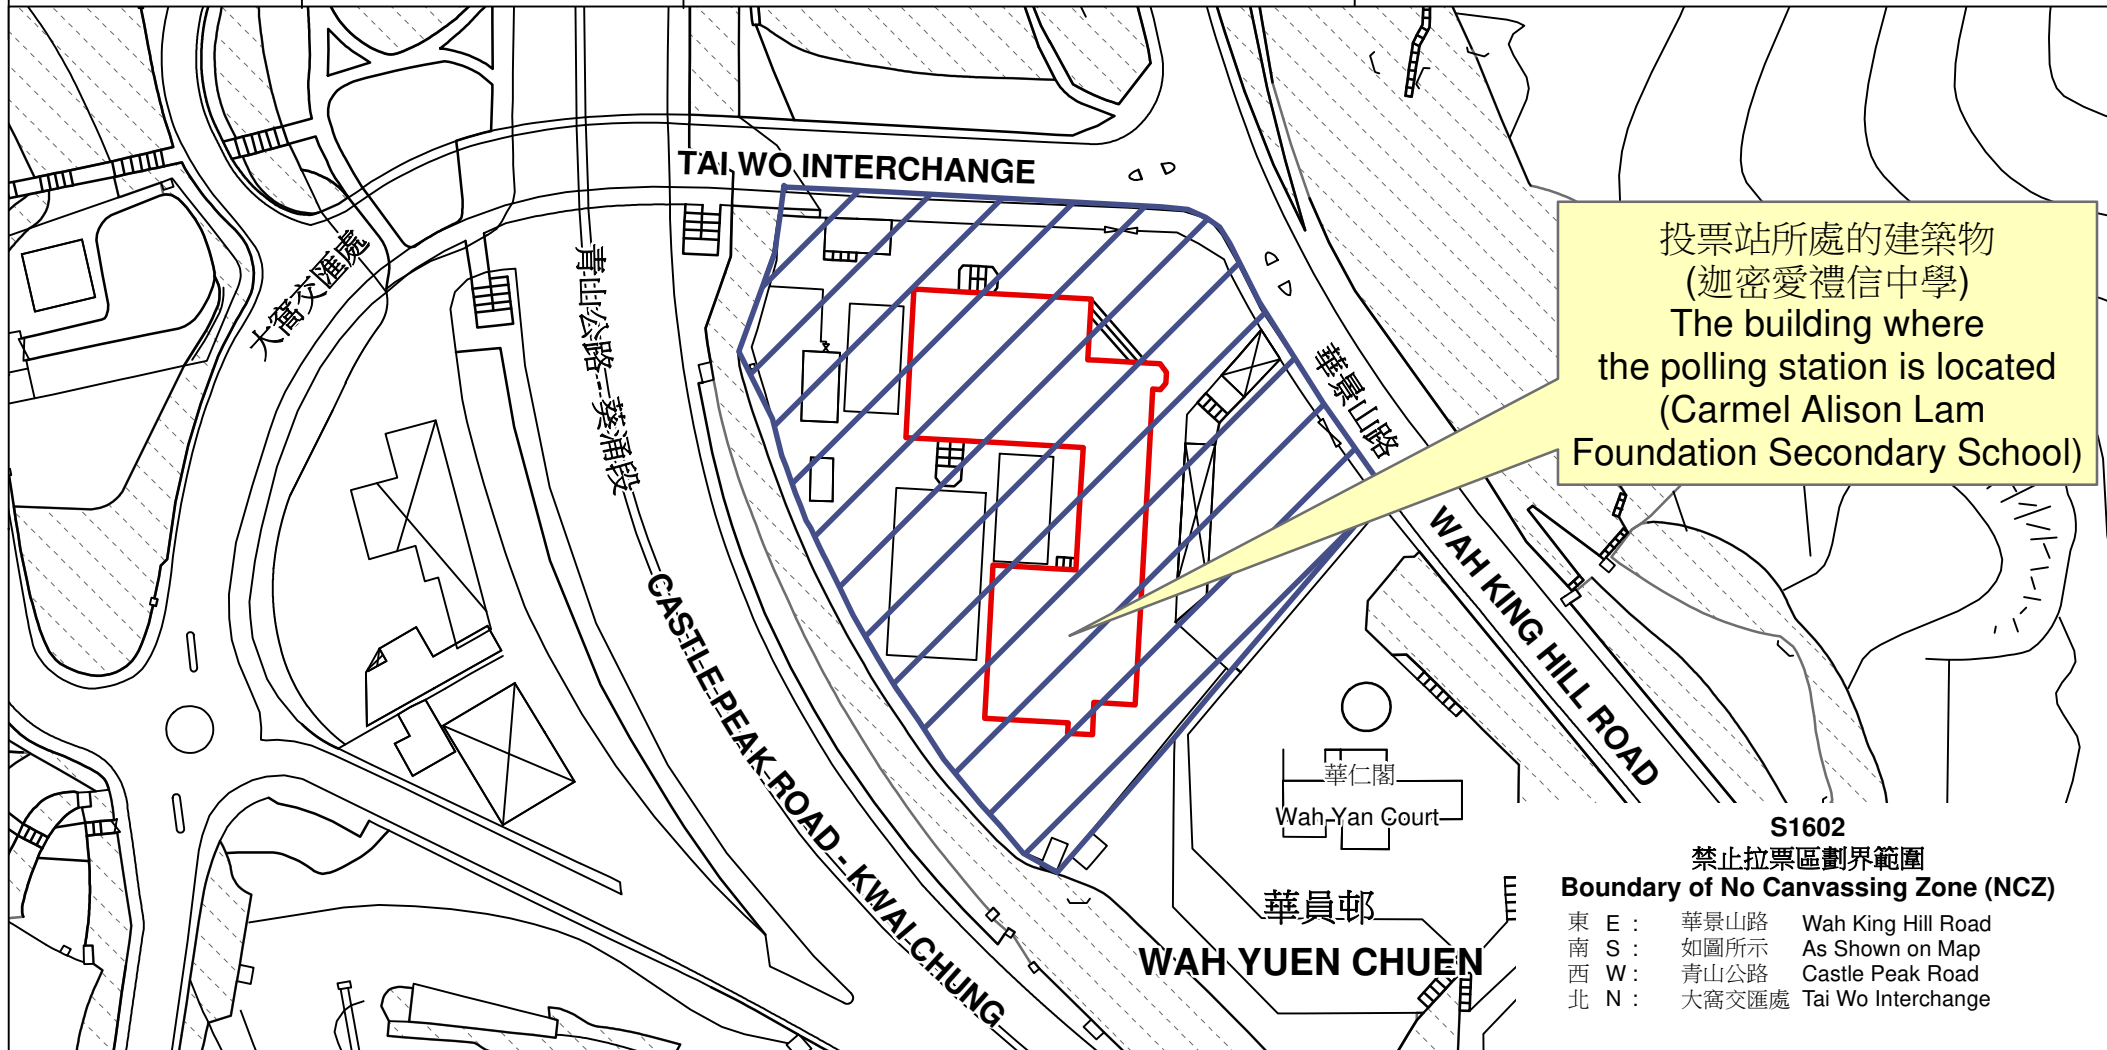

# 投票站位置圖和禁止拉票區 Polling Station - Location Plan & No Canvassing Zone

投票站編號 Polling Station Code	區議會名稱 Name of District Council	2023年區議會一般選舉區議會地方選區代號及名稱 Code & Name of District Council Geographical Constituency for 2023 District Council Ordinary Election	名稱及地址 Name & Address
<b>S1602</b>	<b>葵青 KWAI TSING</b>	<b>S2 葵涌東 KWAI CHUNG EAST</b>	迦密愛禮信中學 新界葵涌華景山路4號地下 <b>Carmel Alison Lam Foundation Secondary School</b> G/F, 4 Wah King Hill Road, Kwai Chung, New Territories

禁止拉票區  
No Canvassing Zone