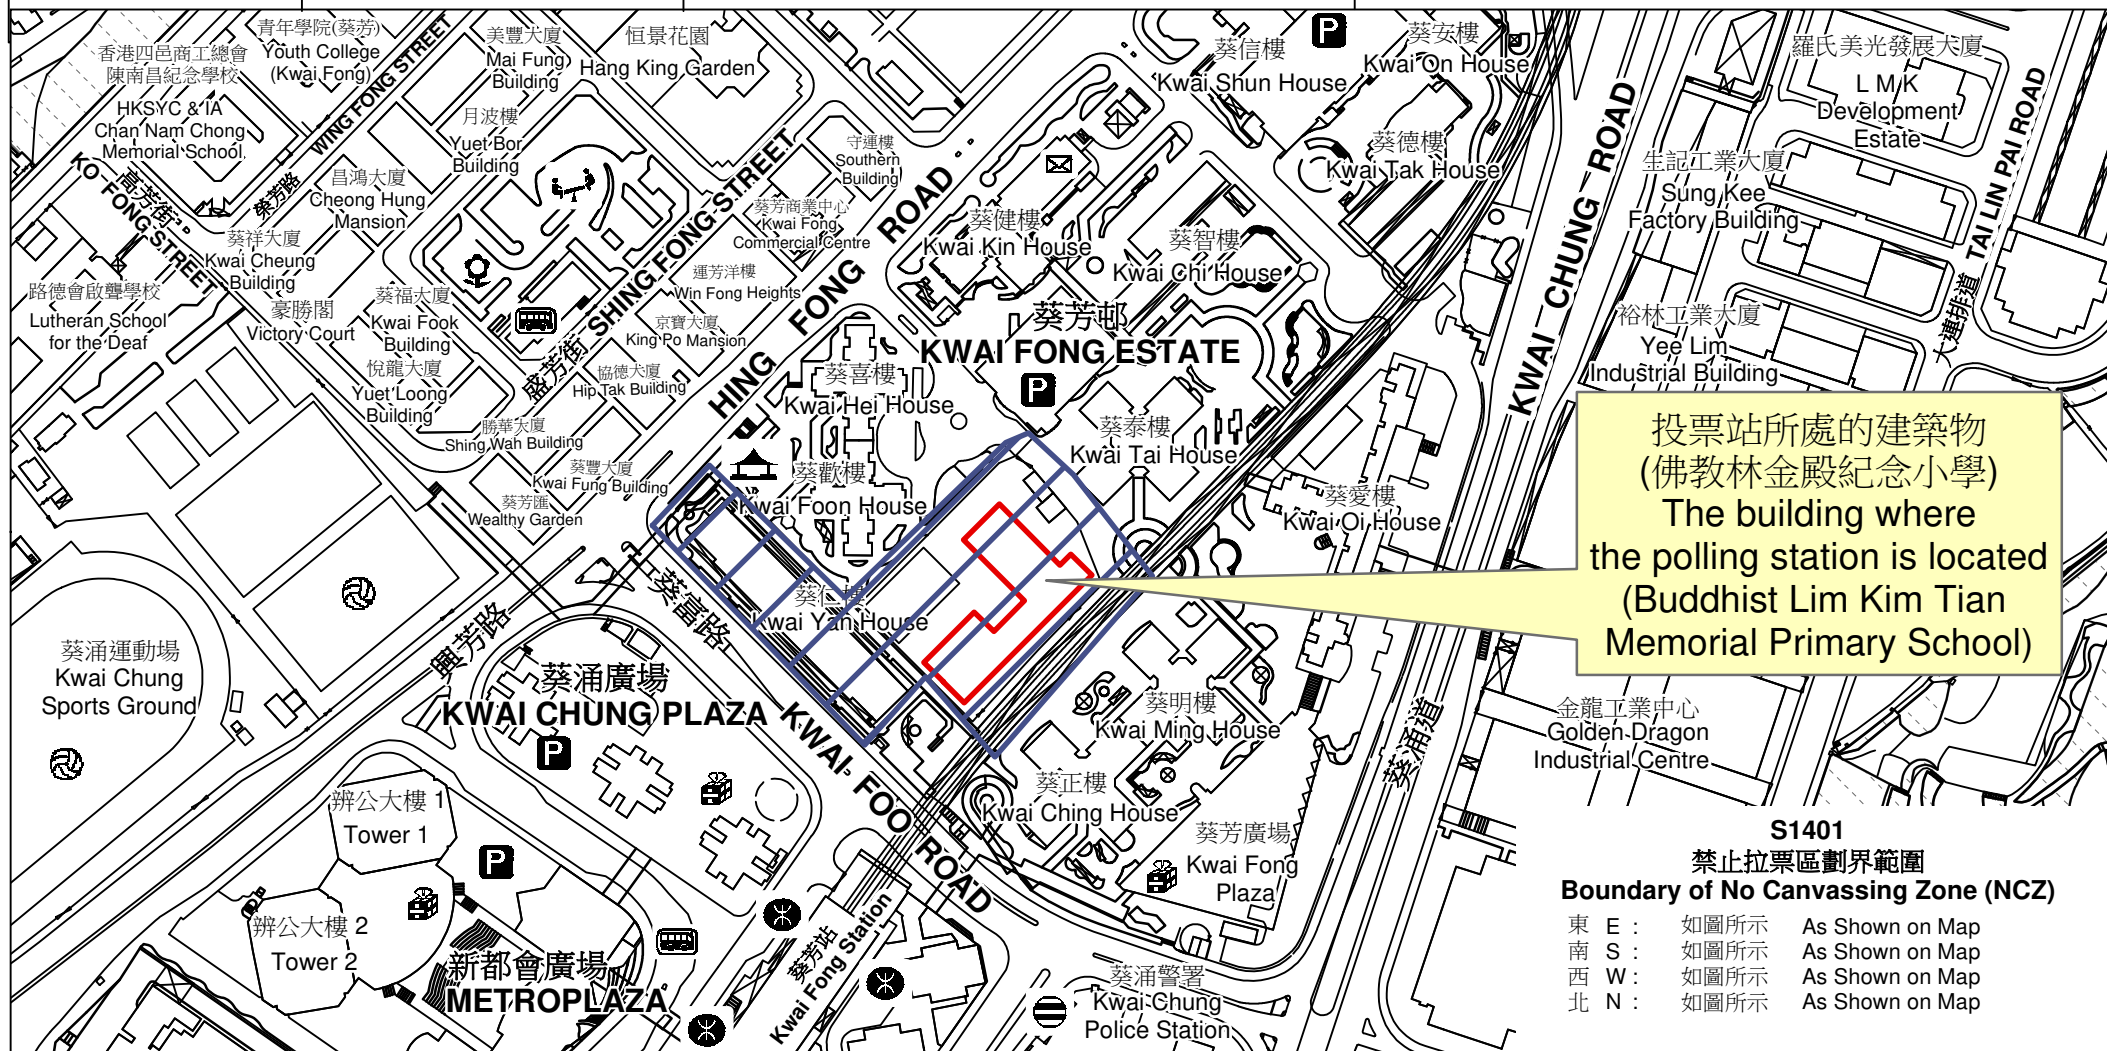

投票站位置圖和禁止拉票區 Polling Station - Location Plan & No Canvassing Zone

投票站編號 Polling Station Code	區議會名稱 Name of District Council	2023年區議會一般選舉區議會地方選區代號及名稱 Code & Name of District Council Geographical Constituency for 2023 District Council Ordinary Election	名稱及地址 Name & Address
S1401	葵青 KWAI TSING	S2 葵涌東 KWAI CHUNG EAST	佛教林金殿紀念小學 新界葵涌葵芳邨第5期屋邨校舍地下 Buddhist Lim Kim Tian Memorial Primary School G/F, Estate School, Phase 5, Kwai Fong Estate, Kwai Chung, New Territories

投票站所處的建築物
(佛教林金殿紀念小學)
The building where
the polling station is located
(Buddhist Lim Kim Tian
Memorial Primary School)

S1401
禁止拉票區劃界範圍
Boundary of No Canvassing Zone (NCZ)

東 E :	如圖所示	As Shown on Map
南 S :	如圖所示	As Shown on Map
西 W :	如圖所示	As Shown on Map
北 N :	如圖所示	As Shown on Map

 禁止拉票區
No Canvassing Zone