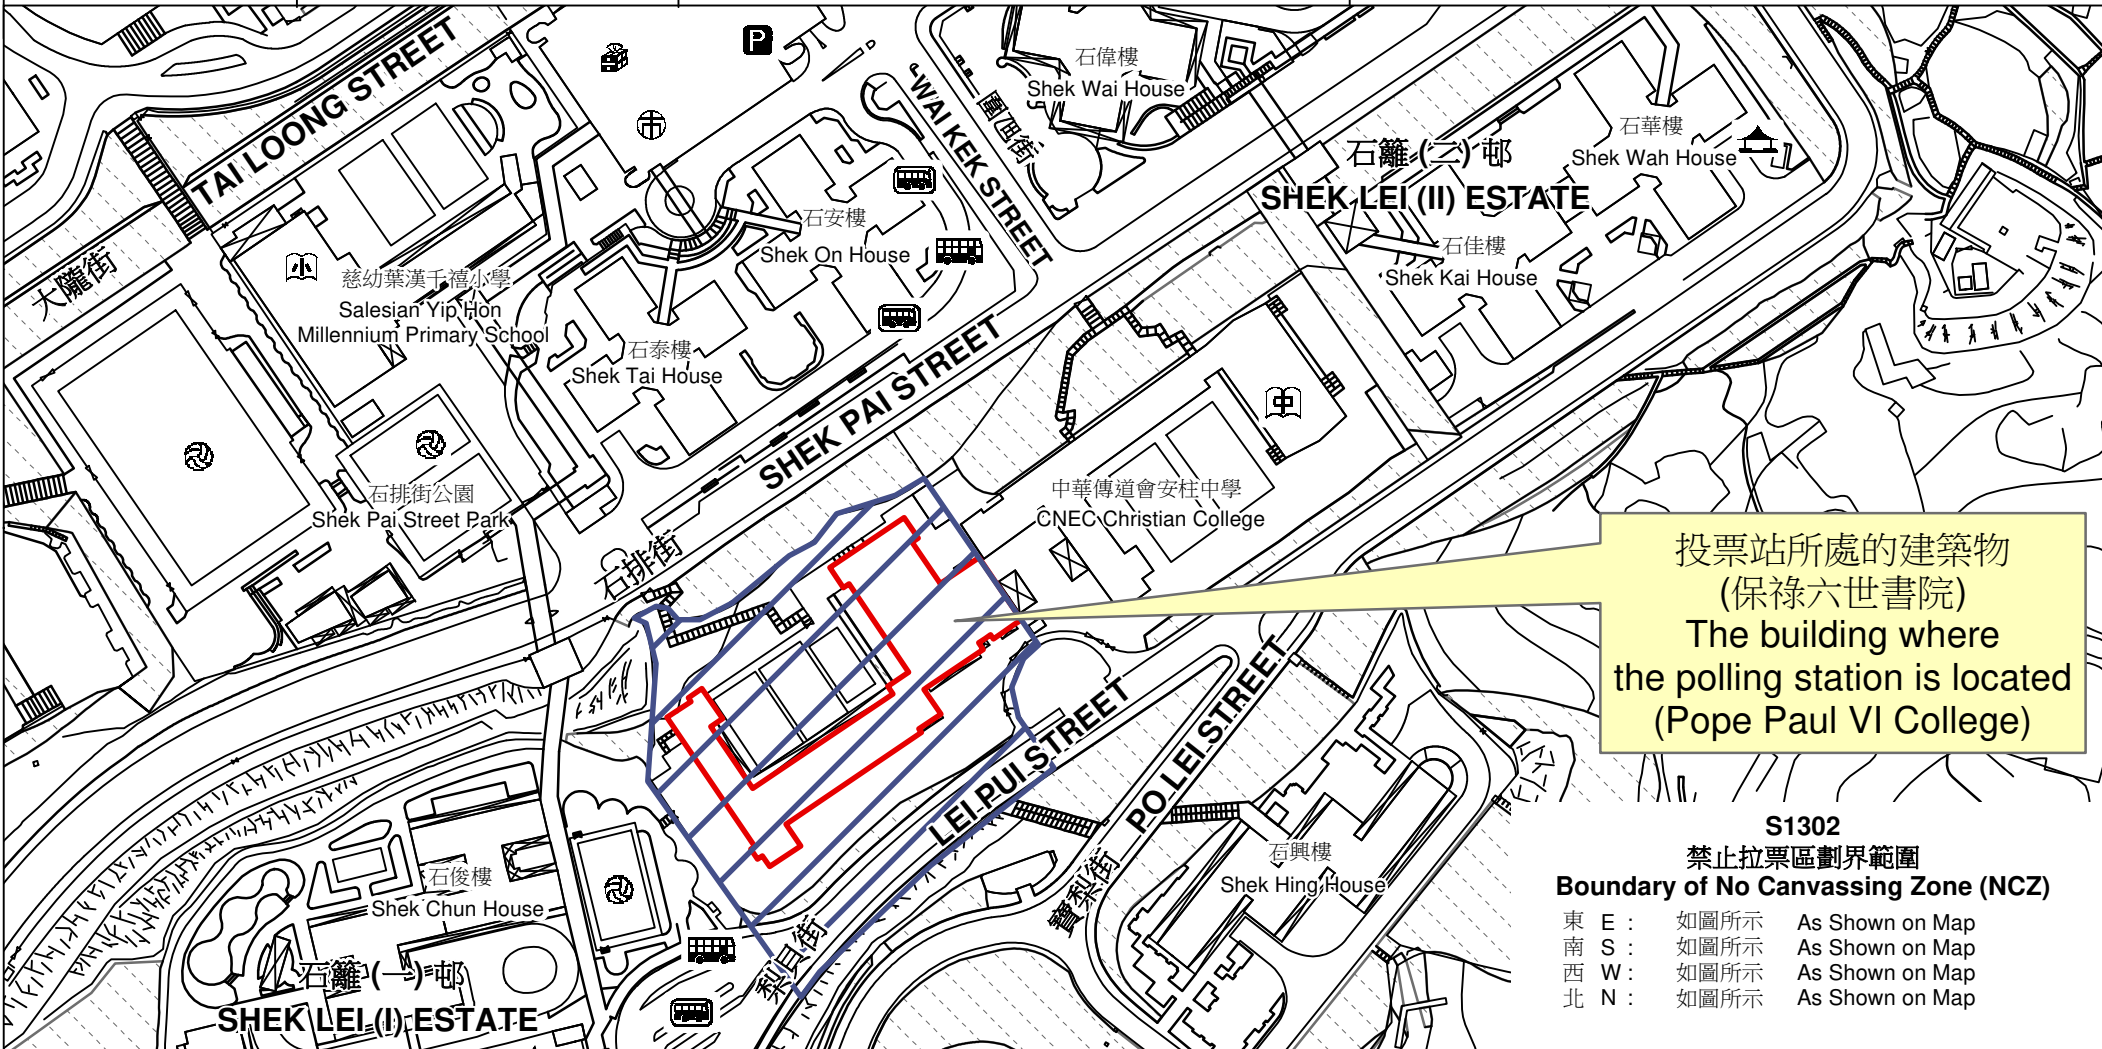

投票站位置圖和禁止拉票區 Polling Station - Location Plan & No Canvassing Zone

投票站編號 Polling Station Code	區議會名稱 Name of District Council	2023年區議會一般選舉區議會地方選區代號及名稱 Code & Name of District Council Geographical Constituency for 2023 District Council Ordinary Election	名稱及地址 Name & Address
S1302	葵青 KWAI TSING	S2 葵涌東 KWAI CHUNG EAST	保祿六世書院 新界葵涌梨貝街8號地下 Pope Paul VI College G/F, 8 Lei Pui Street, Kwai Chung, New Territories

投票站所處的建築物
(保祿六世書院)
The building where
the polling station is located
(Pope Paul VI College)

S1302
禁止拉票區劃界範圍
Boundary of No Canvassing Zone (NCZ)

東 E :	如圖所示	As Shown on Map
南 S :	如圖所示	As Shown on Map
西 W :	如圖所示	As Shown on Map
北 N :	如圖所示	As Shown on Map

 禁止拉票區
No Canvassing Zone