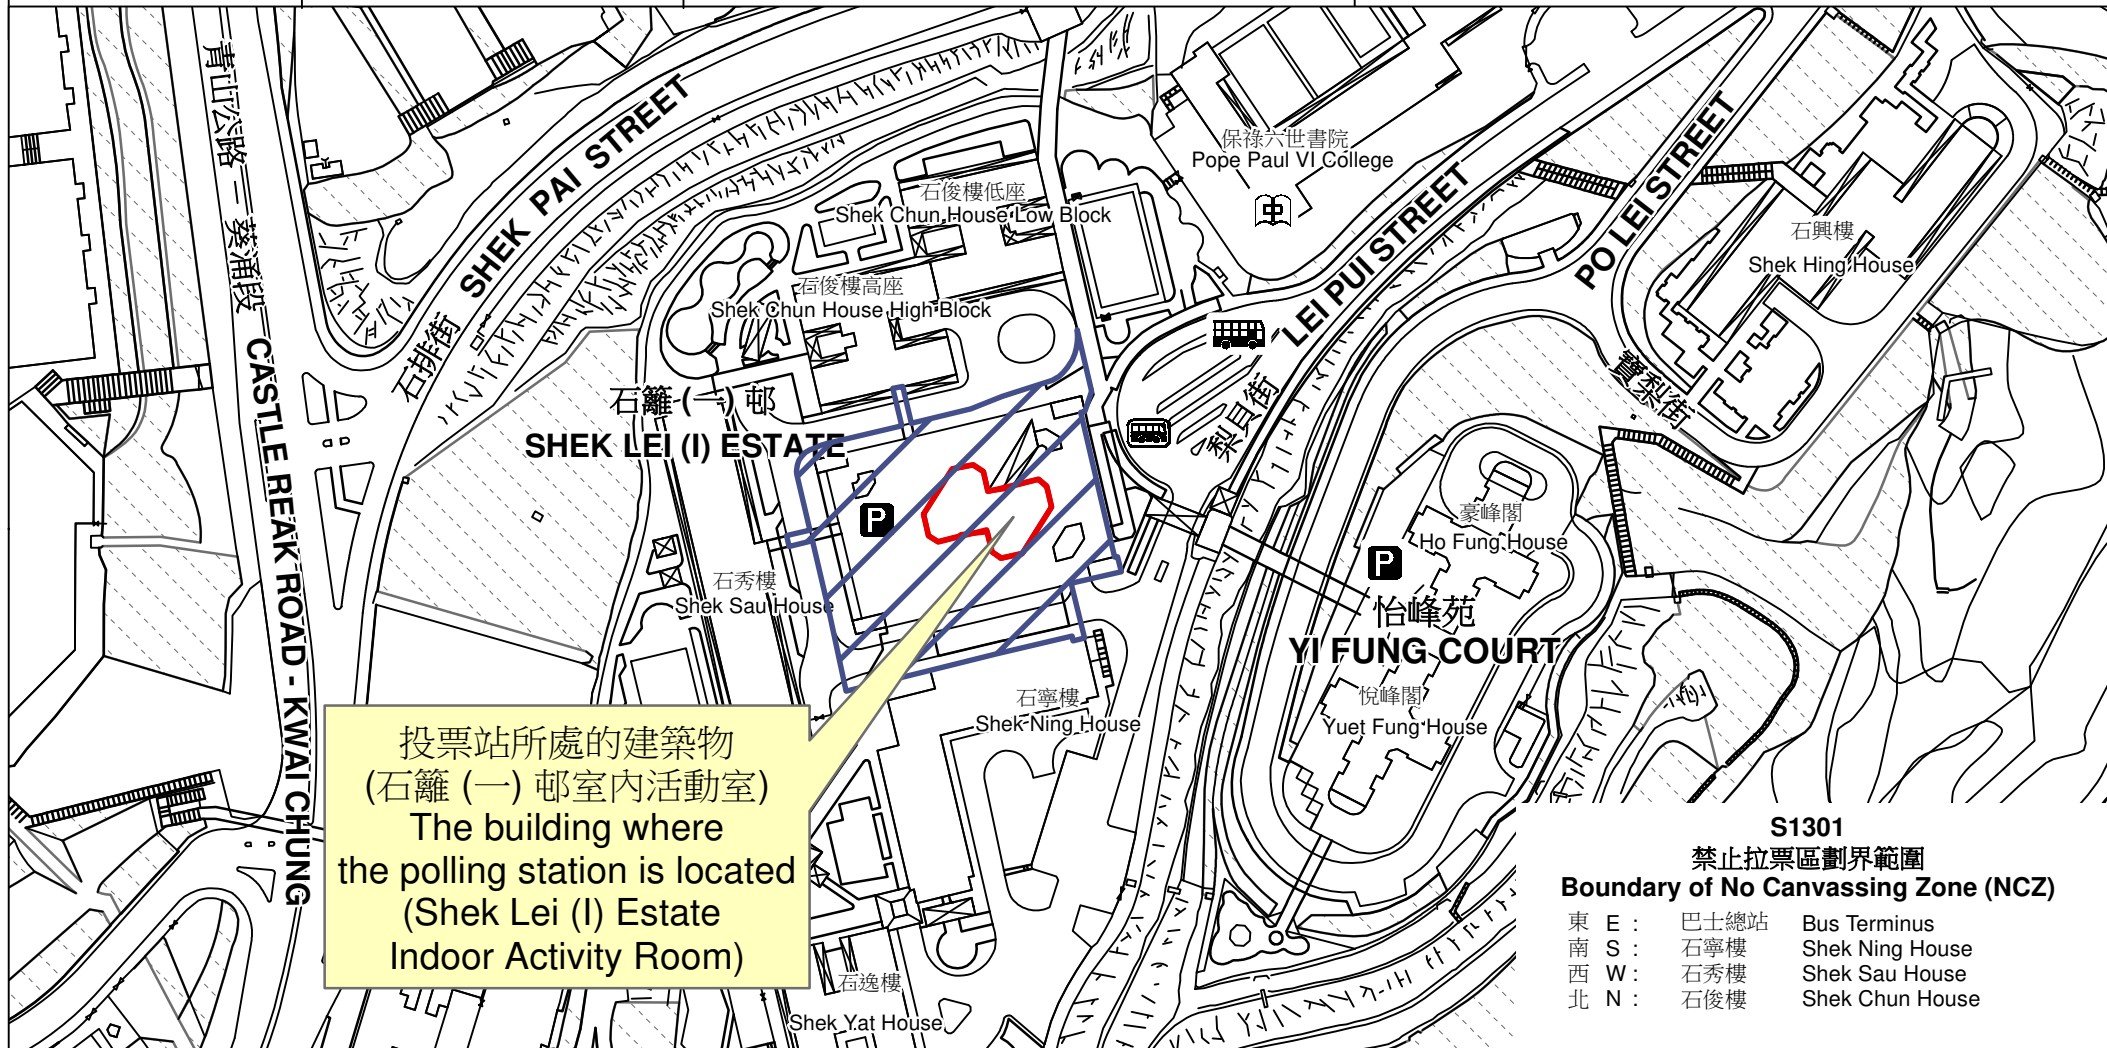

# 投票站位置圖和禁止拉票區 Polling Station - Location Plan & No Canvassing Zone

投票站編號 Polling Station Code	區議會名稱 Name of District Council	2023年區議會一般選舉區議會地方選區代號及名稱 Code & Name of District Council Geographical Constituency for 2023 District Council Ordinary Election	名稱及地址 Name & Address
<b>S1301</b>	<b>葵青 KWAI TSING</b>	<b>S2 葵涌東 KWAI CHUNG EAST</b>	石籬(一)邨室內活動室 新界石籬(一)邨1號停車場平台1號活動室 <b>Shek Lei (I) Estate Indoor Activity Room Activity Room No. 1, Podium, Carpark 1, Shek Lei (I) Estate, New Territories</b>

投票站所處的建築物  
(石籬(一)邨室內活動室)  
The building where  
the polling station is located  
(Shek Lei (I) Estate  
Indoor Activity Room)

**S1301**  
禁止拉票區劃界範圍  
**Boundary of No Canvassing Zone (NCZ)**

東 E :	巴士總站	Bus Terminus
南 S :	石寧樓	Shek Ning House
西 W :	石秀樓	Shek Sau House
北 N :	石俊樓	Shek Chun House

 禁止拉票區  
No Canvassing Zone