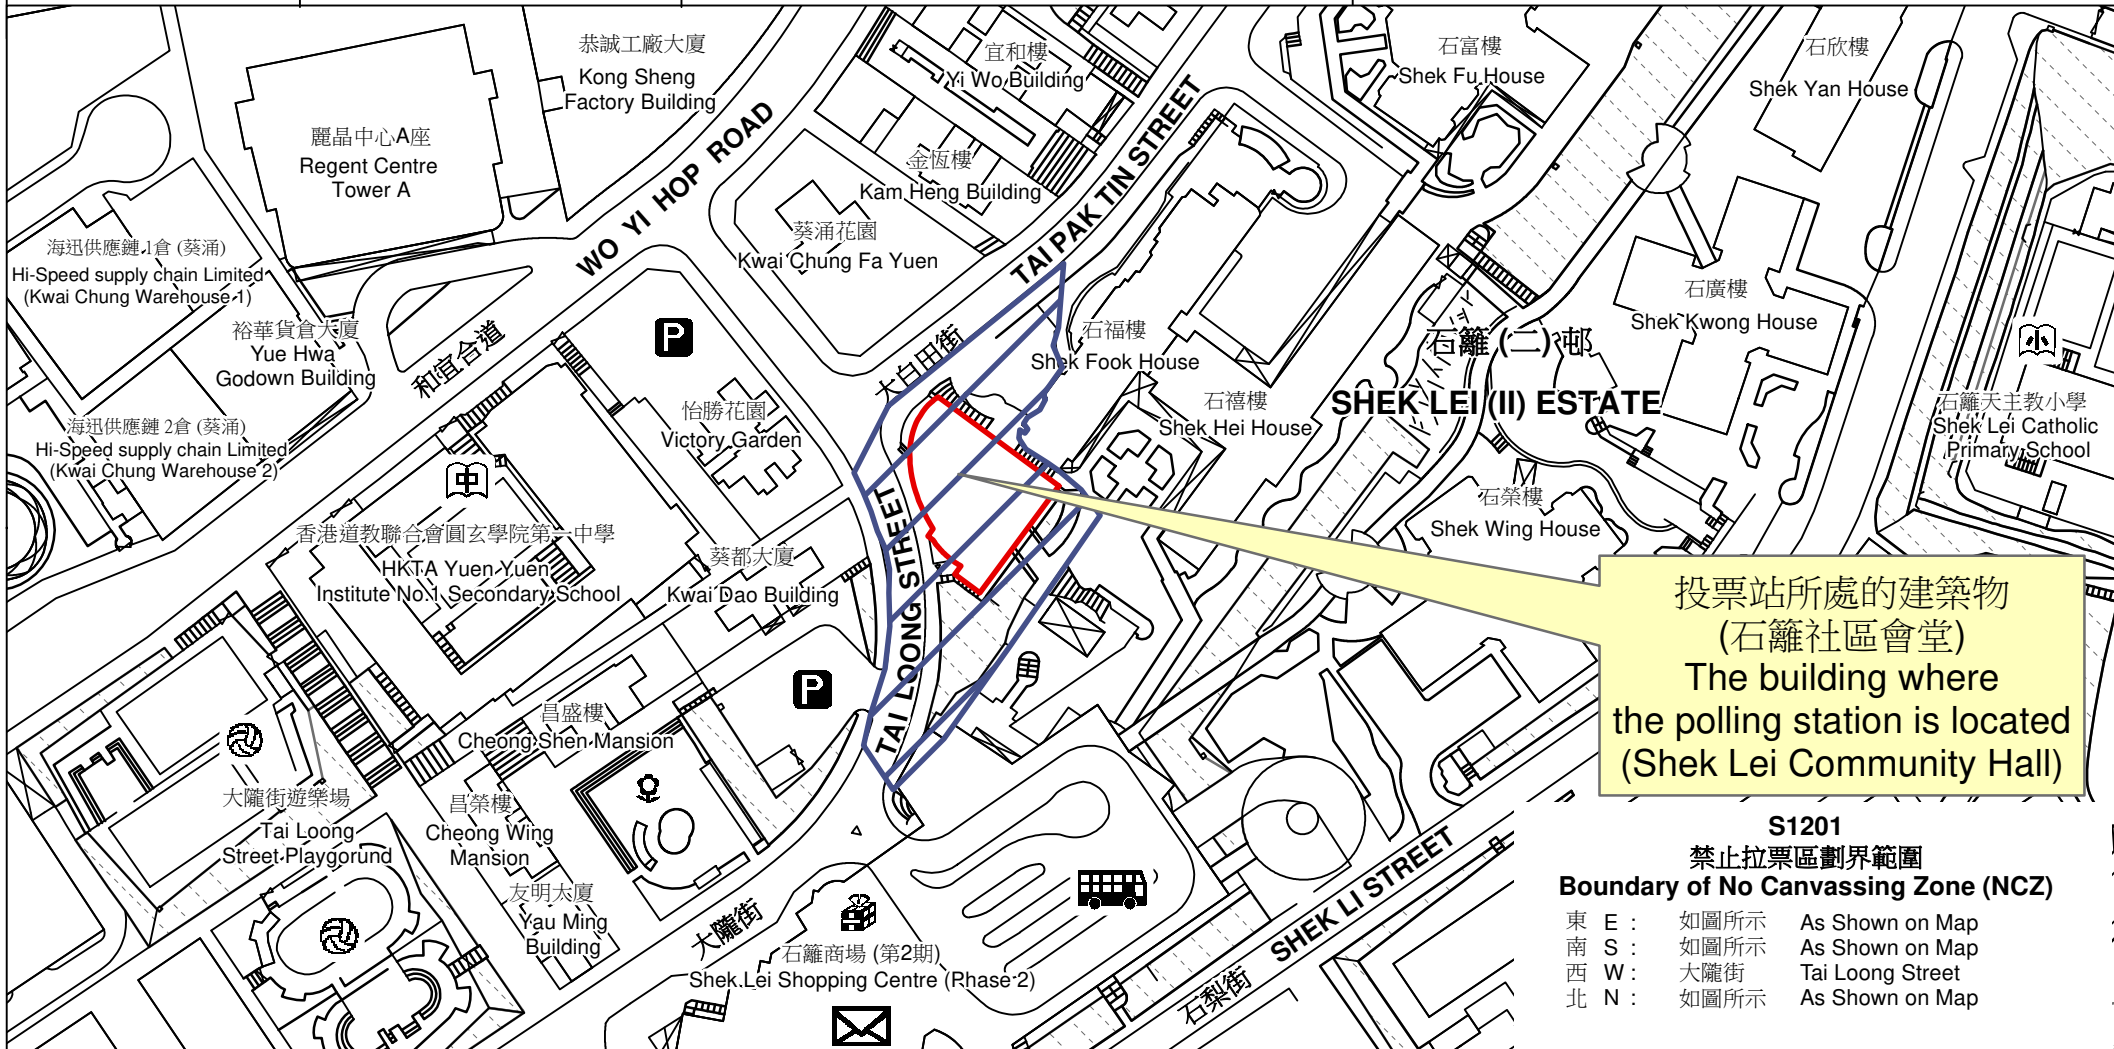

投票站位置圖和禁止拉票區 Polling Station - Location Plan & No Canvassing Zone

投票站編號 Polling Station Code	區議會名稱 Name of District Council	2023年區議會一般選舉區議會地方選區代號及名稱 Code & Name of District Council Geographical Constituency for 2023 District Council Ordinary Election	名稱及地址 Name & Address
S1201	葵青 KWAI TSING	S2 葵涌東 KWAI CHUNG EAST	石籬社區會堂 新界葵涌大白田街2號地下 Shek Lei Community Hall G/F, 2 Tai Pak Tin Street, Kwai Chung, New Territories

投票站所處的建築物
(石籬社區會堂)
The building where
the polling station is located
(Shek Lei Community Hall)

S1201
禁止拉票區劃界範圍
Boundary of No Canvassing Zone (NCZ)

東 E :	如圖所示	As Shown on Map
南 S :	如圖所示	As Shown on Map
西 W :	大隴街	Tai Loong Street
北 N :	如圖所示	As Shown on Map

 禁止拉票區
No Canvassing Zone