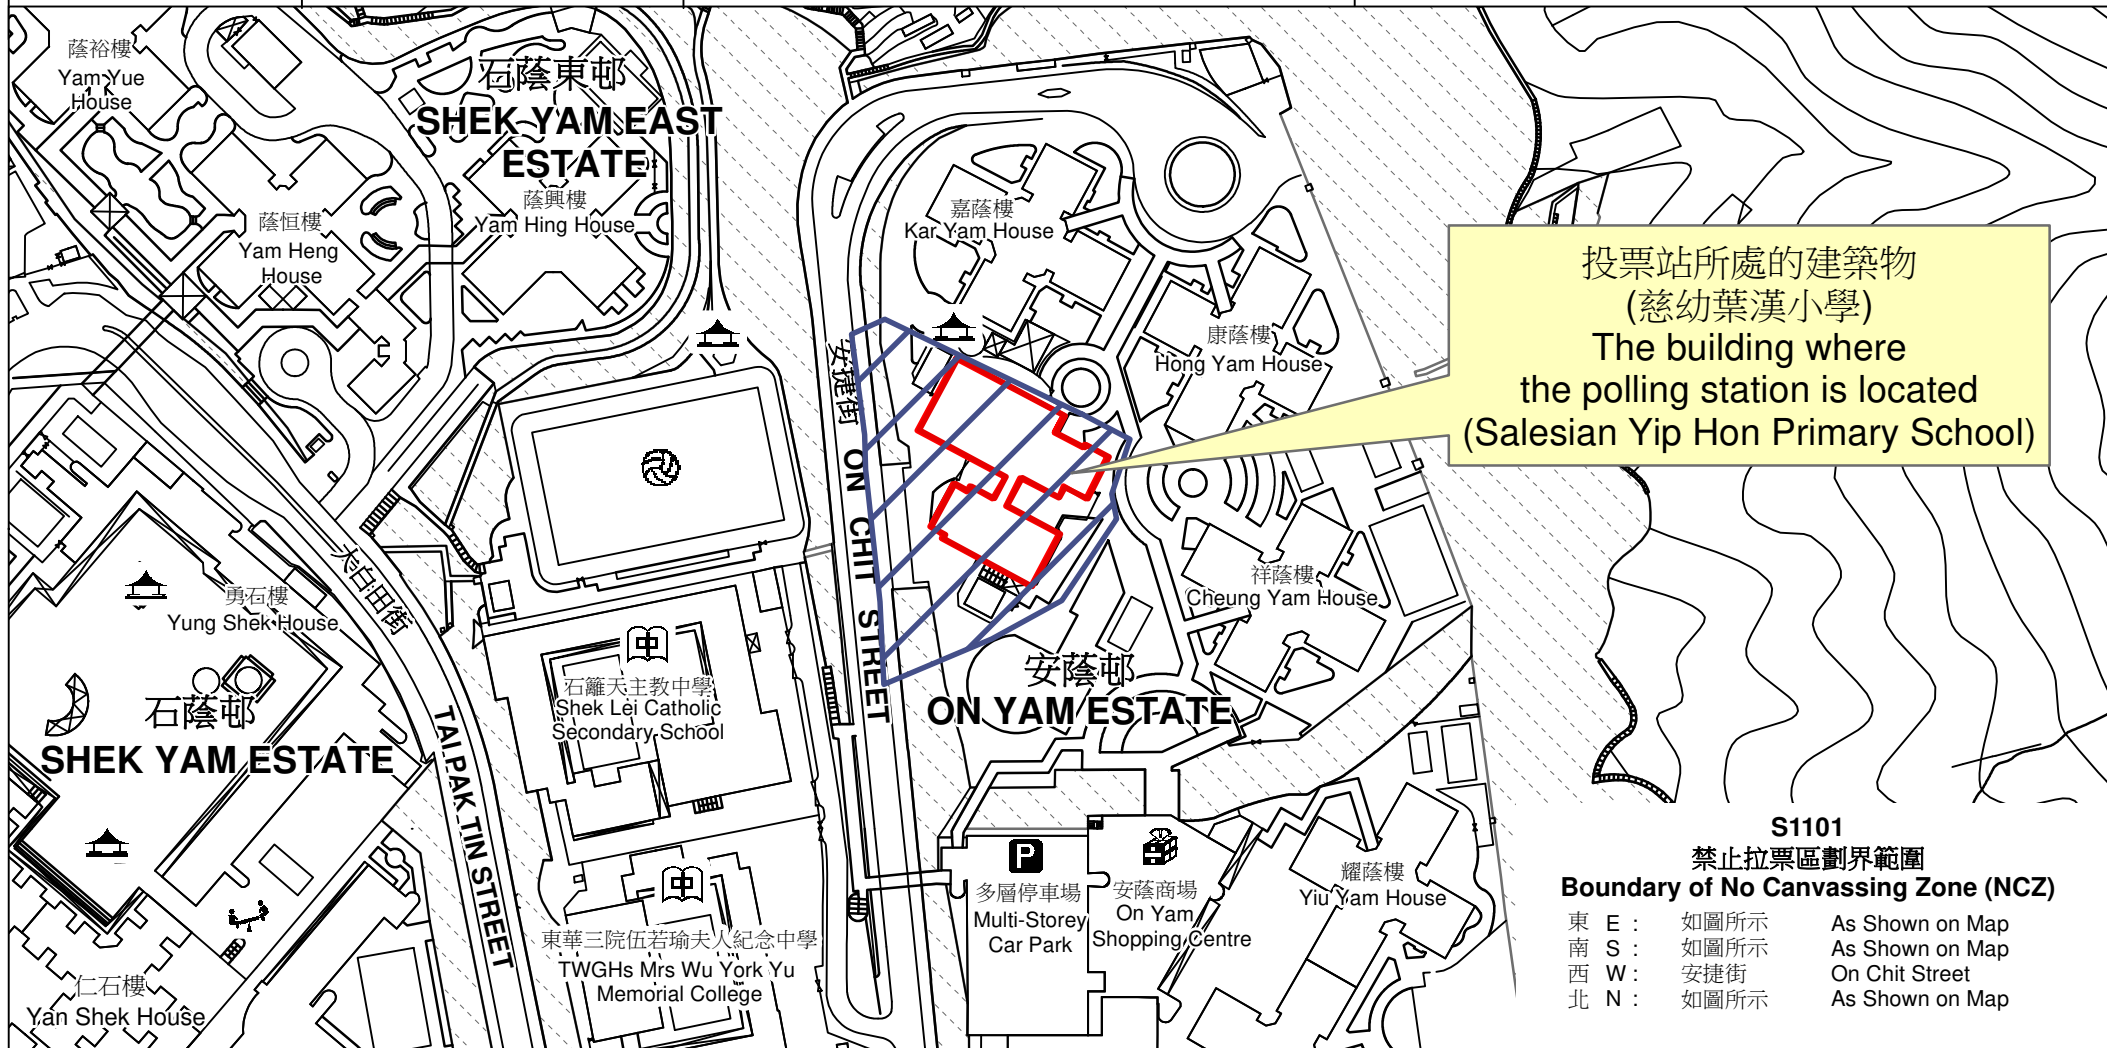

投票站位置圖和禁止拉票區 Polling Station - Location Plan & No Canvassing Zone

<p>投票站編號 Polling Station Code</p> <p><b>S1101</b></p>	<p>區議會名稱 Name of District Council</p> <p><b>葵青 KWAI TSING</b></p>	<p>2023年區議會一般選舉區議會地方選區代號及名稱 Code &amp; Name of District Council Geographical Constituency for 2023 District Council Ordinary Election</p> <p><b>S2 葵涌東 KWAI CHUNG EAST</b></p>	<p>名稱及地址 Name &amp; Address</p> <p>慈幼葉漢小學 新界葵涌安蔭邨慈幼葉漢小學地下 <b>Salesian Yip Hon Primary School G/F, Salesian Yip Hon Primary School, On Yam Estate, Kwai Chung, New Territories</b></p>
---	---	--	---

**S1101**  
禁止拉票區劃界範圍  
**Boundary of No Canvassing Zone (NCZ)**

東 E :	如圖所示	As Shown on Map
南 S :	如圖所示	As Shown on Map
西 W :	安捷街	On Chit Street
北 N :	如圖所示	As Shown on Map

 禁止拉票區  
No Canvassing Zone