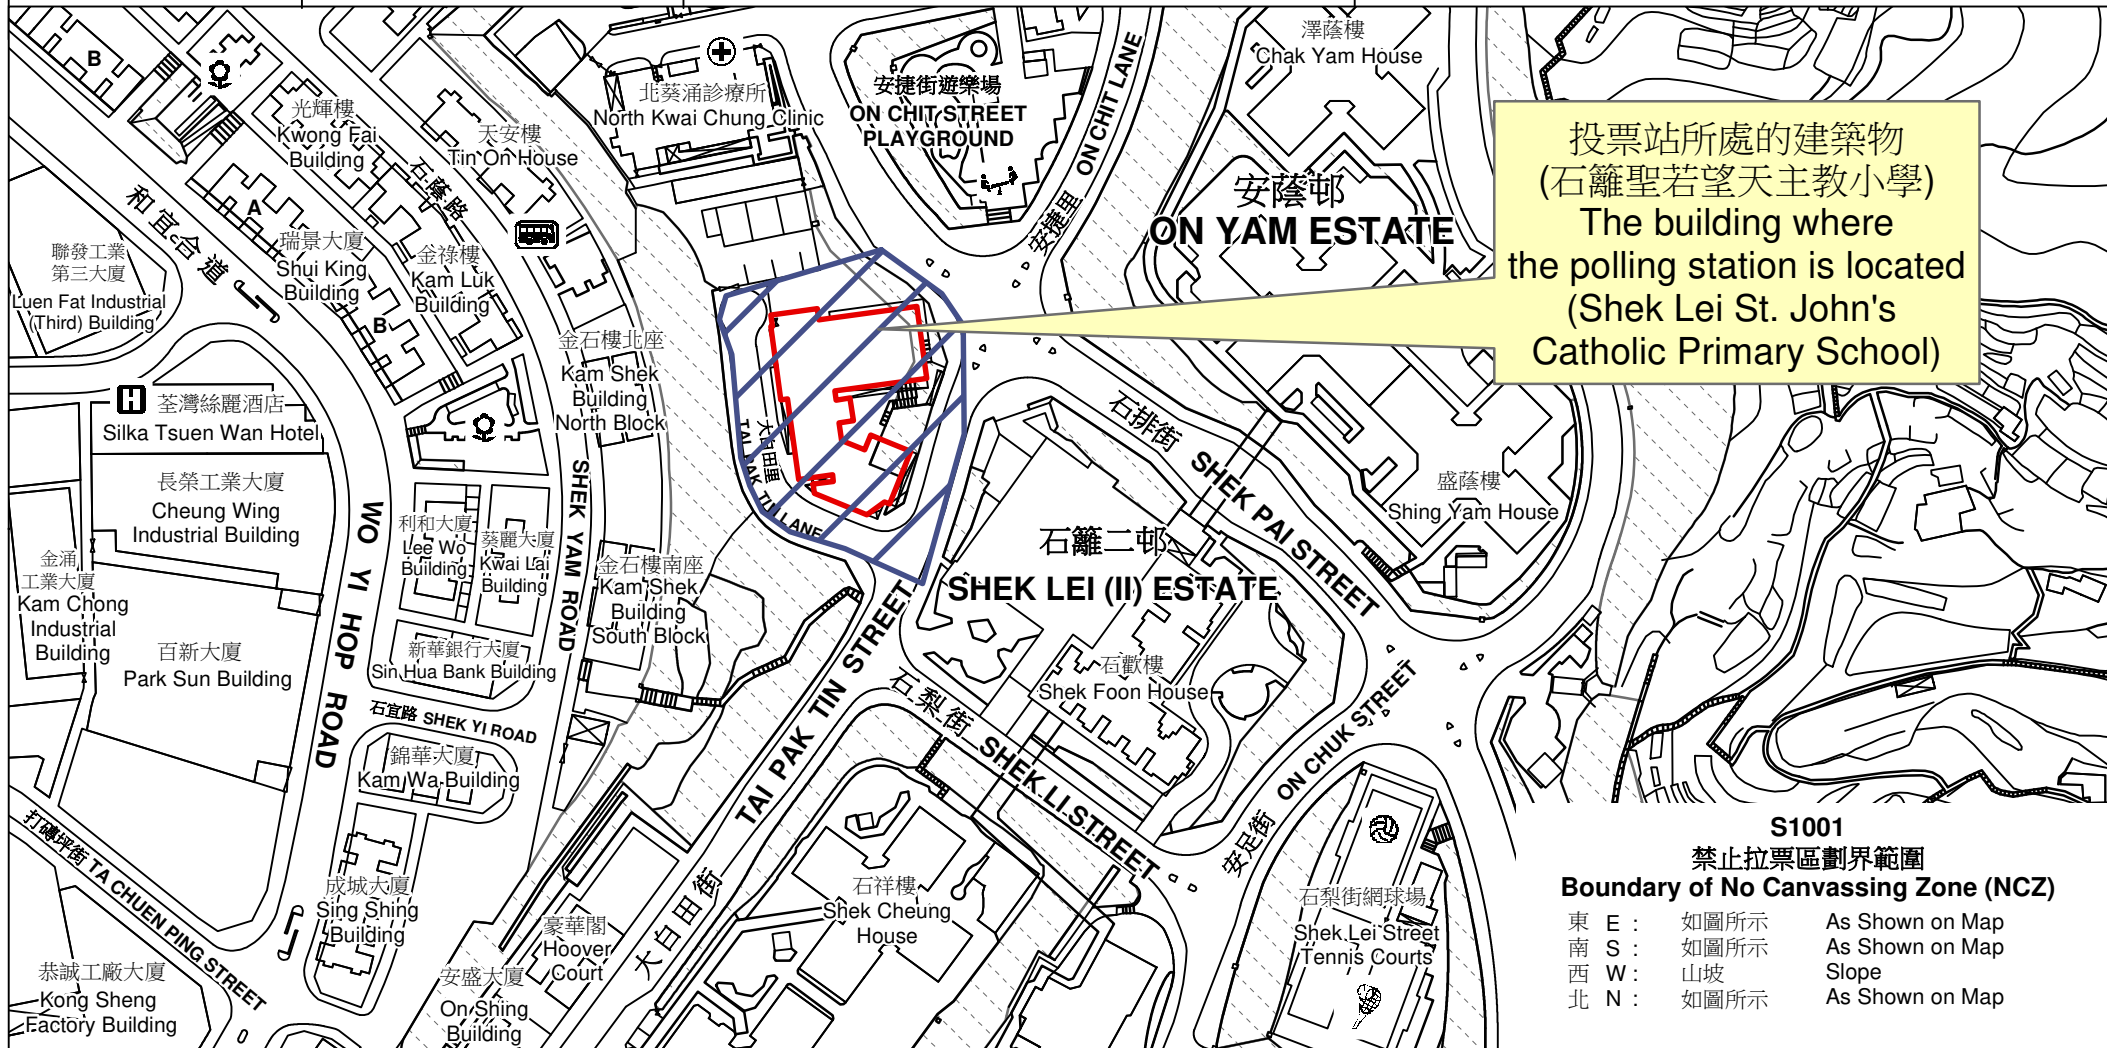

投票站位置圖和禁止拉票區 Polling Station - Location Plan & No Canvassing Zone

投票站編號 Polling Station Code	區議會名稱 Name of District Council	2023年區議會一般選舉區議會地方選區代號及名稱 Code & Name of District Council Geographical Constituency for 2023 District Council Ordinary Election	名稱及地址 Name & Address
S1001	葵青 KWAI TSING	S2 葵涌東 KWAI CHUNG EAST	石籬聖若望天主教小學 新界葵涌大白田街99號地下 Shek Lei St. John's Catholic Primary School G/F, 99 Tai Pak Tin Street, Kwai Chung, New Territories

 禁止拉票區
No Canvassing Zone