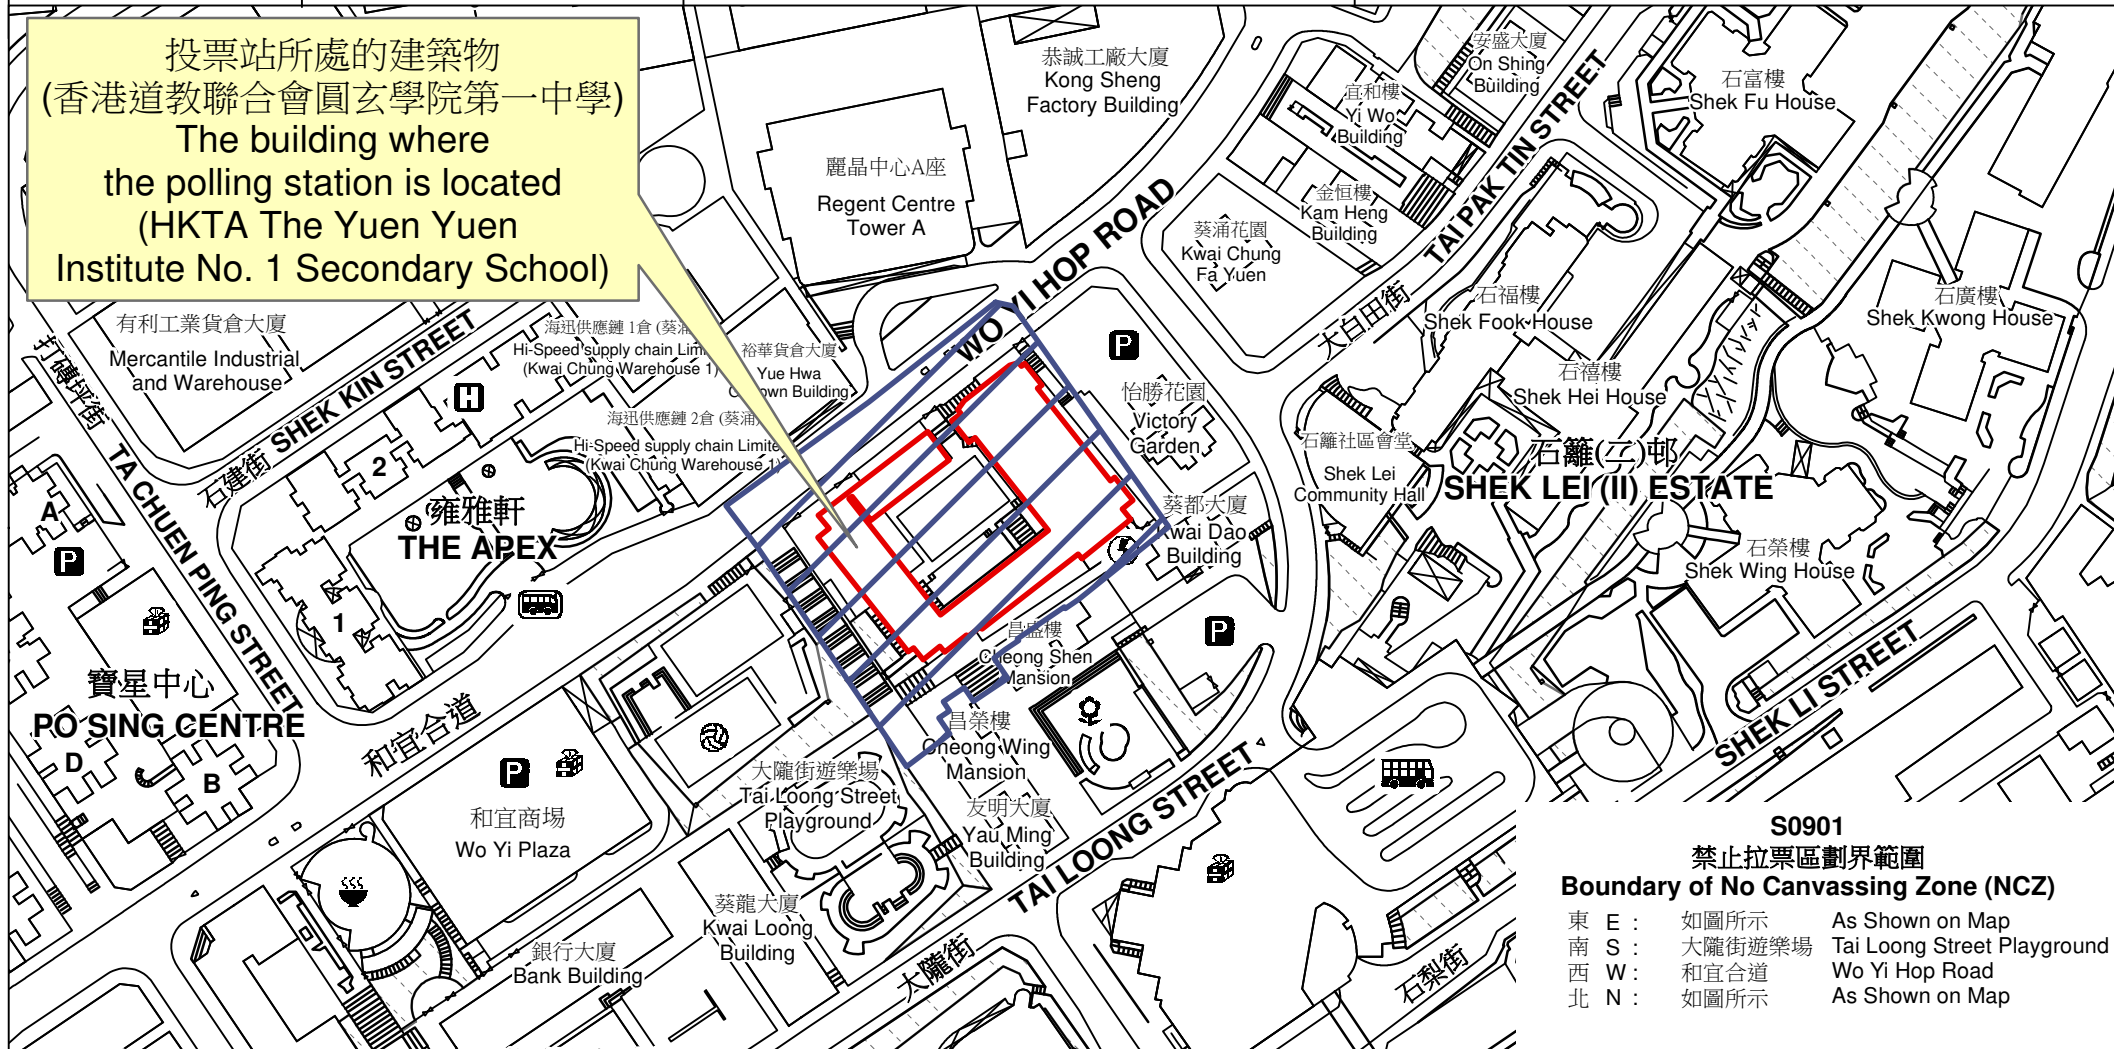

# 投票站位置圖和禁止拉票區 Polling Station - Location Plan & No Canvassing Zone

投票站編號 Polling Station Code	區議會名稱 Name of District Council	2023年區議會一般選舉區議會地方選區代號及名稱 Code & Name of District Council Geographical Constituency for 2023 District Council Ordinary Election	名稱及地址 Name & Address
<b>S0901</b>	<b>葵青 KWAI TSING</b>	<b>S2 葵涌東 KWAI CHUNG EAST</b>	香港道教聯合會圓玄學院第一中學 新界葵涌和宜合道42號一樓 <b>HKTA The Yuen Yuen Institute No. 1 Secondary School</b> 1/F, 42 Wo Yi Hop Road, Kwai Chung, New Territories

投票站所處的建築物  
(香港道教聯合會圓玄學院第一中學)  
The building where  
the polling station is located  
(HKTA The Yuen Yuen  
Institute No. 1 Secondary School)

**S0901**  
**禁止拉票區劃界範圍**  
**Boundary of No Canvassing Zone (NCZ)**

東 E :	如圖所示	As Shown on Map
南 S :	大隴街遊樂場	Tai Loong Street Playground
西 W :	和宜合道	Wo Yi Hop Road
北 N :	如圖所示	As Shown on Map

 禁止拉票區  
No Canvassing Zone