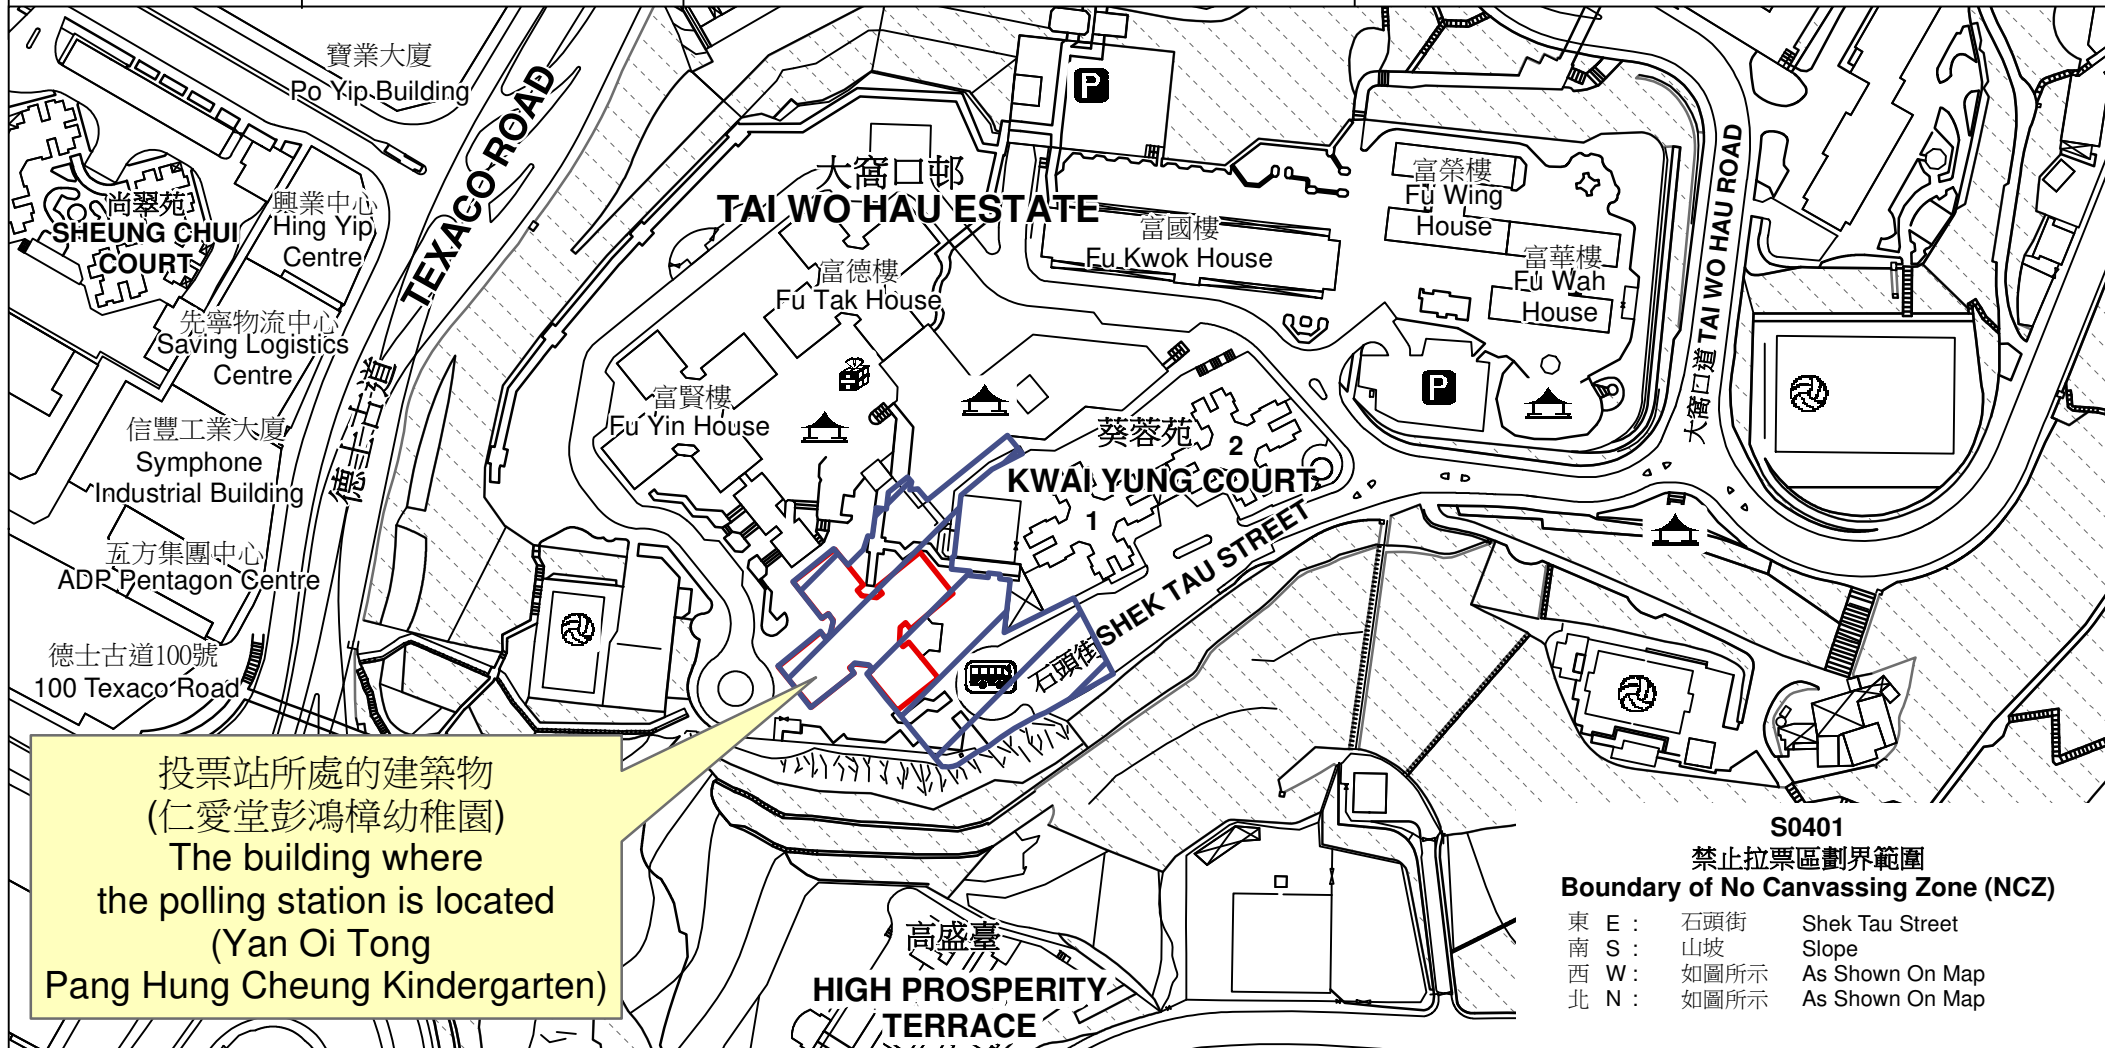

投票站位置圖和禁止拉票區 Polling Station - Location Plan & No Canvassing Zone

投票站編號 Polling Station Code	區議會名稱 Name of District Council	2023年區議會一般選舉區議會地方選區代號及名稱 Code & Name of District Council Geographical Constituency for 2023 District Council Ordinary Election	名稱及地址 Name & Address
S0401	葵青 KWAI TSING	S3 葵涌西 KWAI CHUNG WEST	仁愛堂彭鴻樟幼稚園 新界葵涌大窩口邨富泰樓地下 Yan Oi Tong Pang Hung Cheung Kindergarten G/F, Fu Tai House, Tai Wo Hau Estate, Kwai Chung, New Territories

投票站所處的建築物
(仁愛堂彭鴻樟幼稚園)
The building where
the polling station is located
(Yan Oi Tong
Pang Hung Cheung Kindergarten)

S0401
禁止拉票區劃界範圍
Boundary of No Canvassing Zone (NCZ)
東 E : 石頭街 Shek Tau Street
南 S : 山坡 Slope
西 W : 如圖所示 As Shown On Map
北 N : 如圖所示 As Shown On Map

 禁止拉票區
No Canvassing Zone