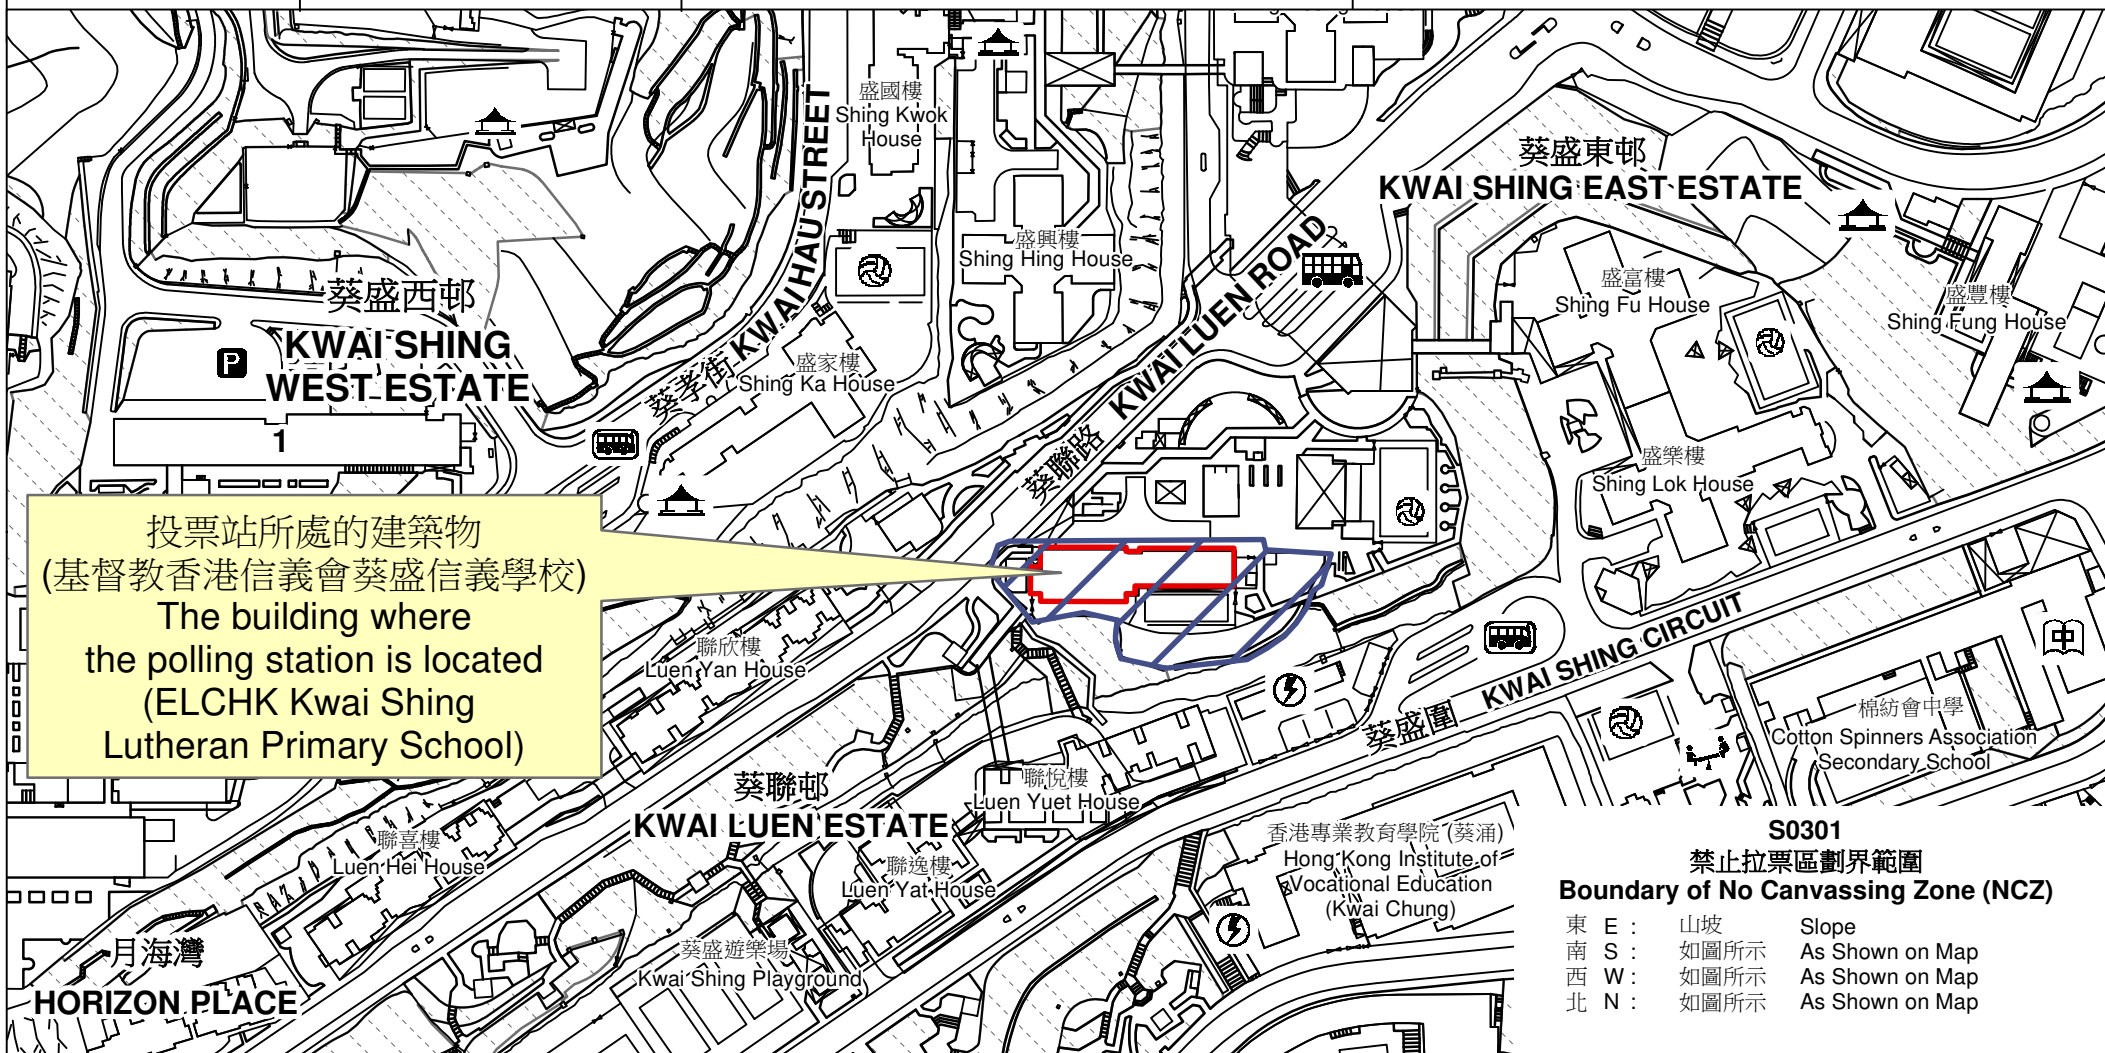

投票站位置圖和禁止拉票區 Polling Station - Location Plan & No Canvassing Zone

投票站編號 Polling Station Code	區議會名稱 Name of District Council	2023年區議會一般選舉區議會地方選區代號及名稱 Code & Name of District Council Geographical Constituency for 2023 District Council Ordinary Election	名稱及地址 Name & Address
S0301	葵青 KWAI TSING	S3 葵涌西 KWAI CHUNG WEST	基督教香港信義會葵盛信義學校 新界葵涌葵盛東邨基督教香港信義會葵盛信義學校一樓 E.L.C.H.K. Kwai Shing Lutheran Primary School 1/F, E.L.C.H.K. Kwai Shing Lutheran Primary School, Kwai Shing East Estate, Kwai Chung, New Territories

投票站所處的建築物
(基督教香港信義會葵盛信義學校)
The building where
the polling station is located
(ELCHK Kwai Shing
Lutheran Primary School)

S0301
禁止拉票區劃界範圍
Boundary of No Canvassing Zone (NCZ)

東 E :	山坡	Slope
南 S :	如圖所示	As Shown on Map
西 W :	如圖所示	As Shown on Map
北 N :	如圖所示	As Shown on Map

 禁止拉票區
No Canvassing Zone