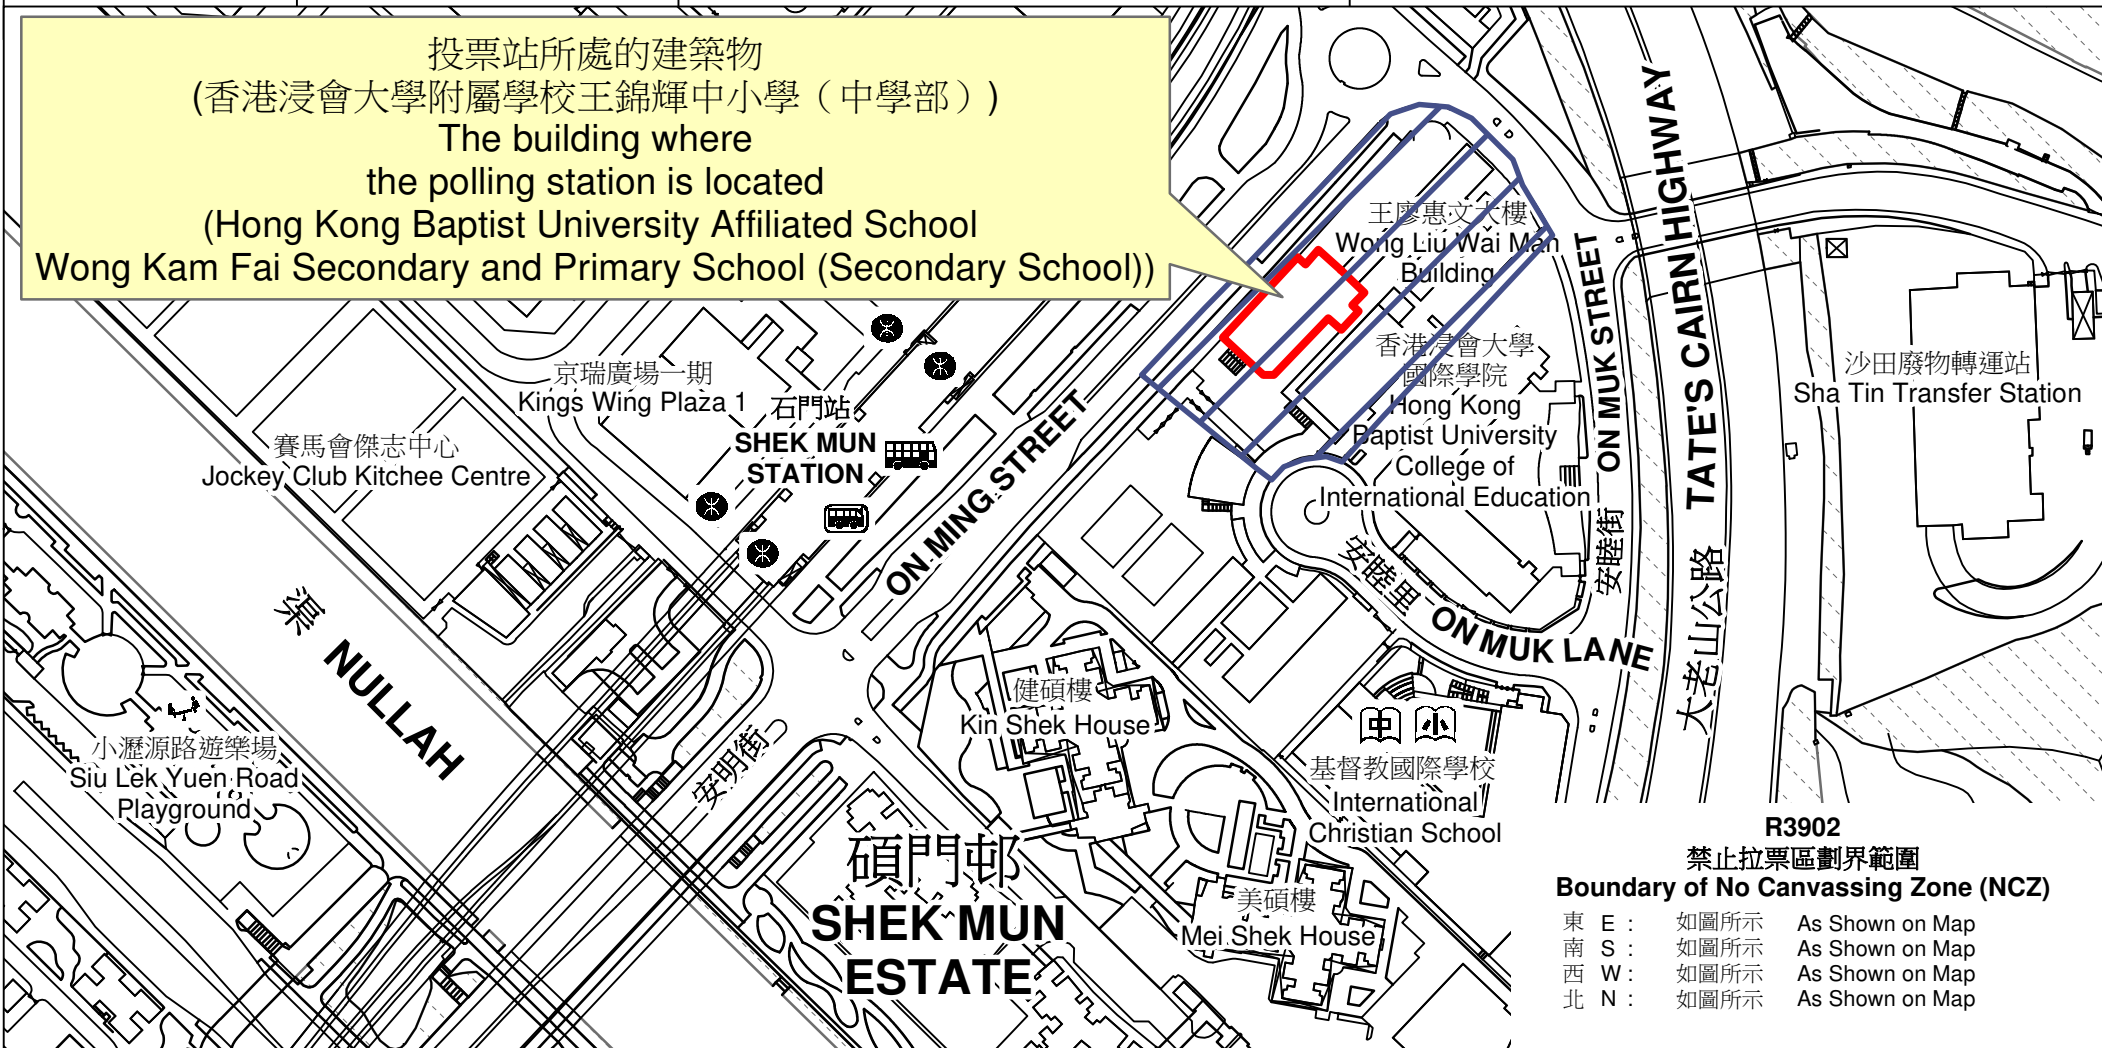

投票站位置圖和禁止拉票區 Polling Station - Location Plan & No Canvassing Zone

投票站編號 Polling Station Code R3902	區議會名稱 Name of District Council 沙田 SHA TIN	2023年區議會一般選舉區議會地方選區代號及名稱 Code & Name of District Council Geographical Constituency for 2023 District Council Ordinary Election R2 沙田東 SHA TIN EAST	名稱及地址 Name & Address 香港浸會大學附屬學校王錦輝中小學（中學部） 新界沙田石門安睦里6號地下 Hong Kong Baptist University Affiliated School Wong Kam Fai Secondary and Primary School (Secondary School) G/F, 6 On Muk Lane, Shek Mun, Sha Tin, New Territories
---	--	--	--

 禁止拉票區
No Canvassing Zone