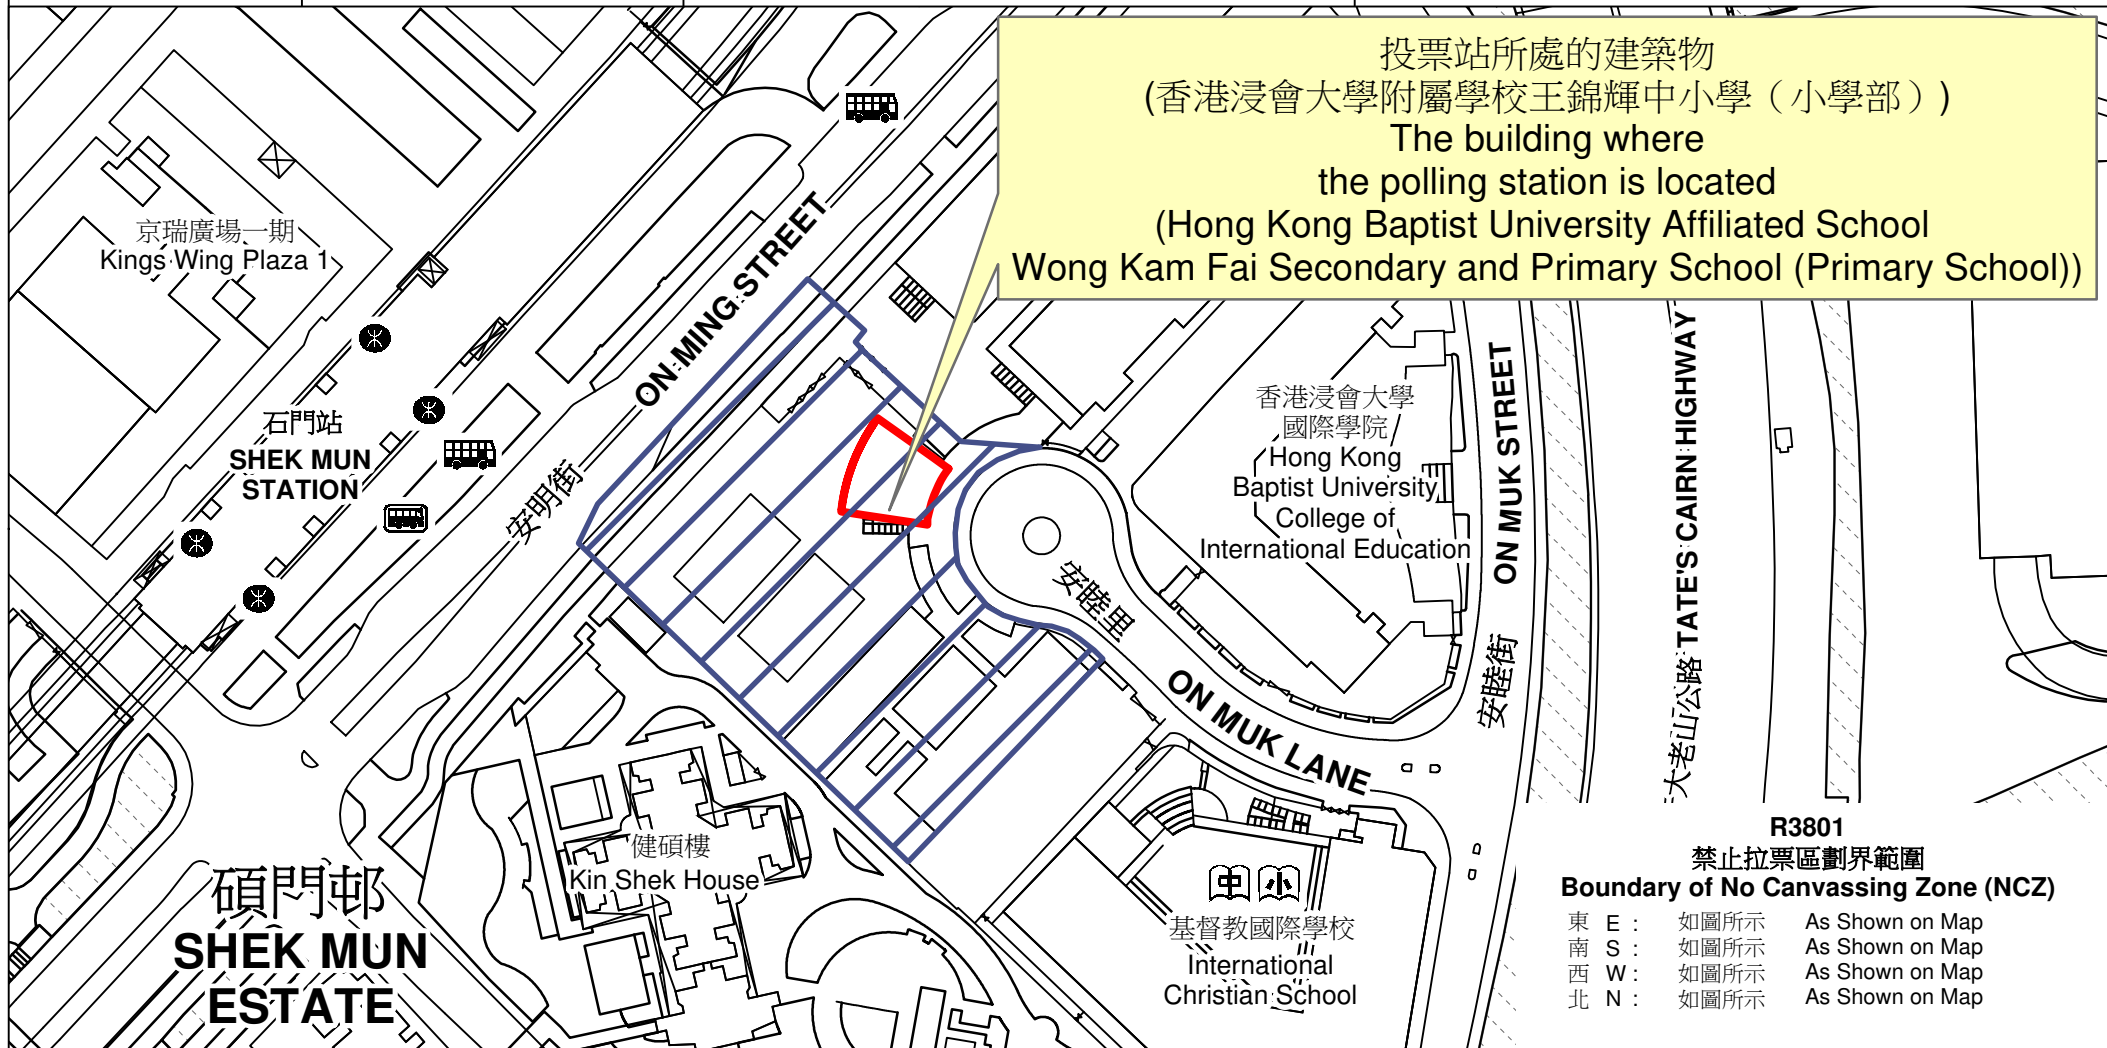

# 投票站位置圖和禁止拉票區 Polling Station - Location Plan & No Canvassing Zone

投票站編號 Polling Station Code	區議會名稱 Name of District Council	2023年區議會一般選舉區議會地方選區代號及名稱 Code & Name of District Council Geographical Constituency for 2023 District Council Ordinary Election	名稱及地址 Name & Address
<b>R3801</b>	<b>沙田 SHA TIN</b>	<b>R2 沙田東 SHA TIN EAST</b>	香港浸會大學附屬學校王錦輝中小學（小學部） 新界沙田石門安睦里6號地下 <b>Hong Kong Baptist University Affiliated School Wong Kam Fai Secondary and Primary School (Primary School) G/F, 6 On Muk Lane, Shek Mun, Sha Tin, New Territories</b>

 禁止拉票區  
No Canvassing Zone