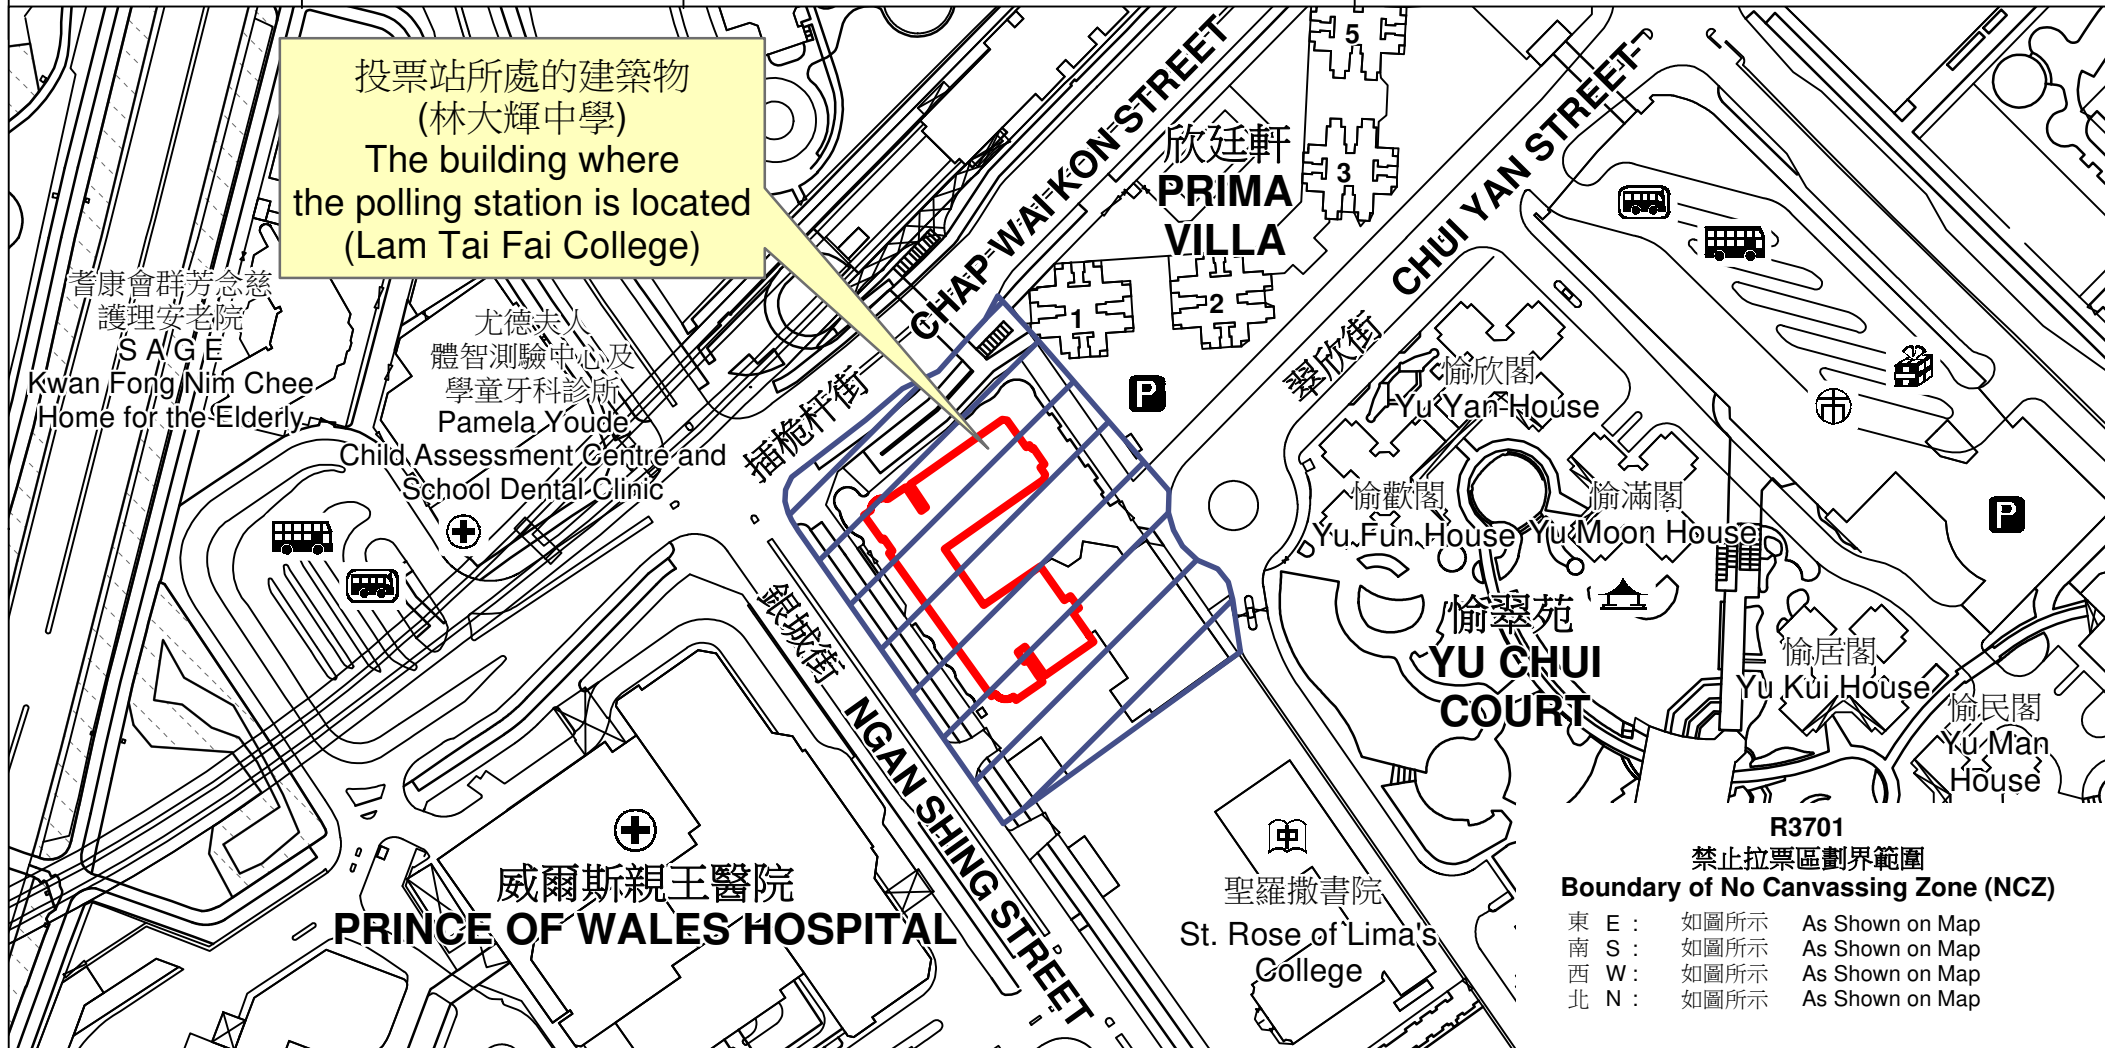

投票站位置圖和禁止拉票區 Polling Station - Location Plan & No Canvassing Zone

投票站編號 Polling Station Code	區議會名稱 Name of District Council	2023年區議會一般選舉區議會地方選區代號及名稱 Code & Name of District Council Geographical Constituency for 2023 District Council Ordinary Election	名稱及地址 Name & Address
R3701	沙田 SHA TIN	R2 沙田東 SHA TIN EAST	林大輝中學 新界沙田銀城街25號地下 Lam Tai Fai College G/F, 25 Ngan Shing Street, Sha Tin, New Territories

投票站所處的建築物
(林大輝中學)
The building where
the polling station is located
(Lam Tai Fai College)

R3701
禁止拉票區劃界範圍
Boundary of No Canvassing Zone (NCZ)

東 E :	如圖所示	As Shown on Map
南 S :	如圖所示	As Shown on Map
西 W :	如圖所示	As Shown on Map
北 N :	如圖所示	As Shown on Map

 禁止拉票區
No Canvassing Zone