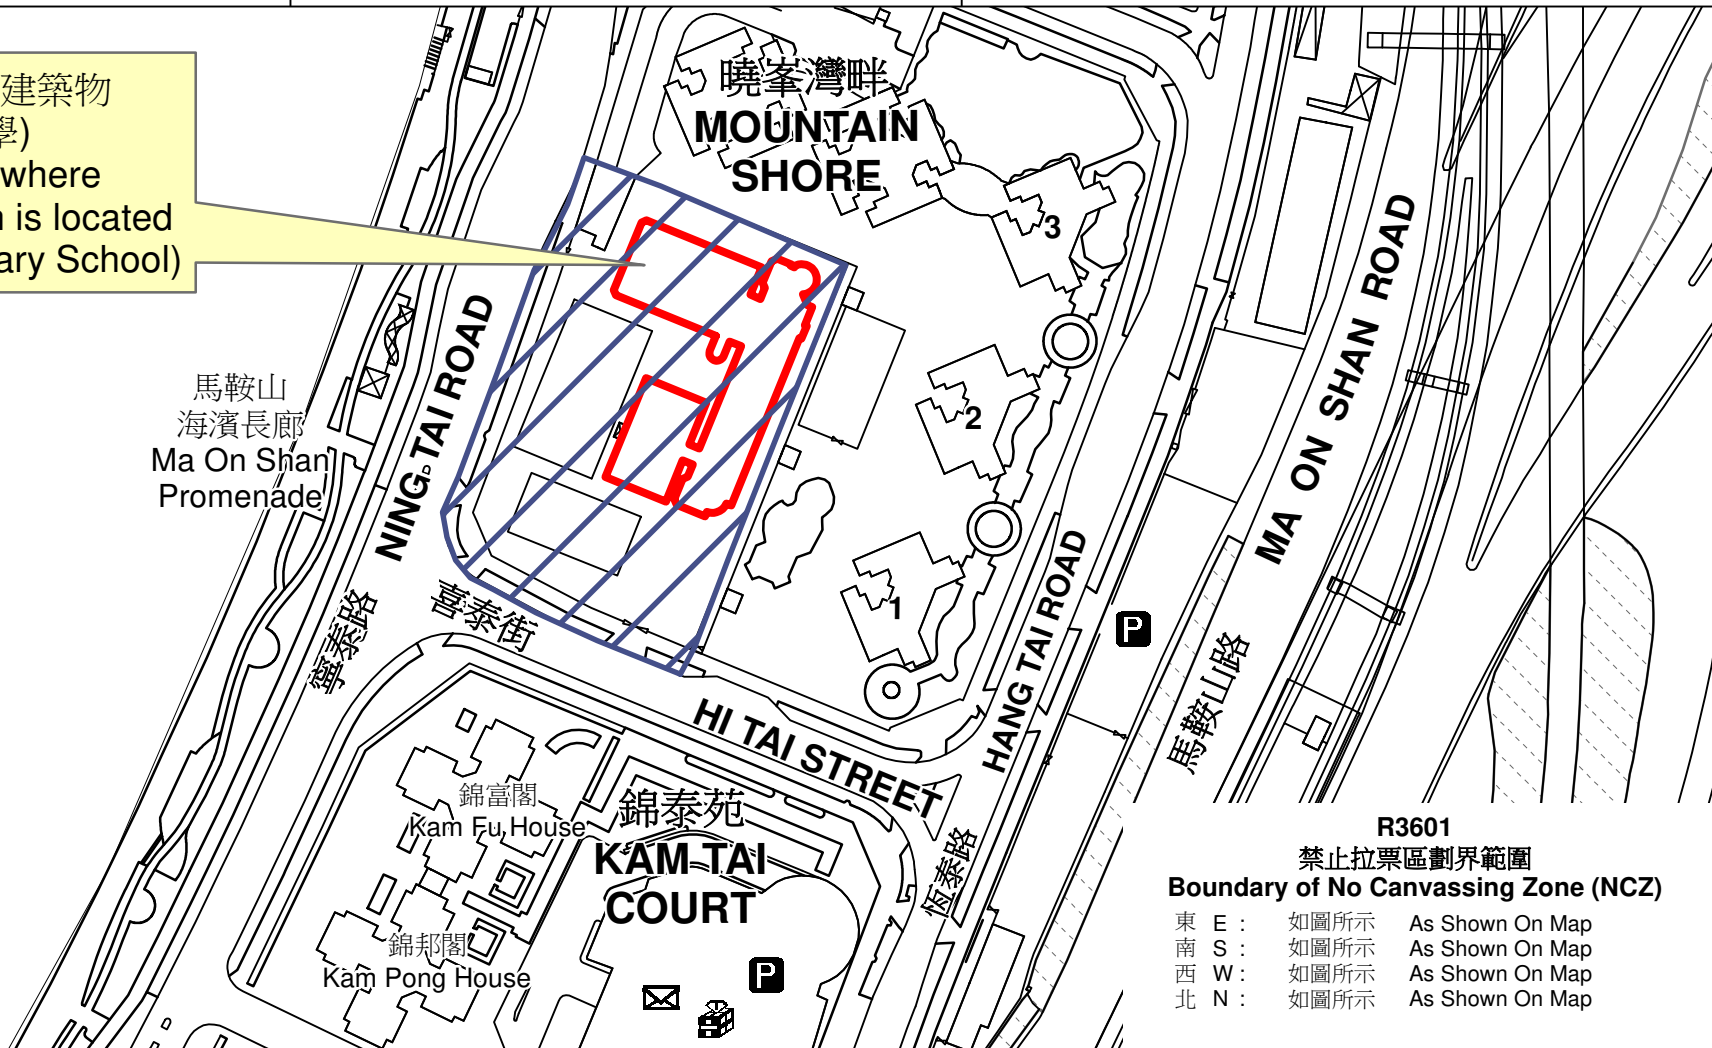

投票站位置圖和禁止拉票區 Polling Station - Location Plan & No Canvassing Zone

投票站編號 Polling Station Code	區議會名稱 Name of District Council	2023年區議會一般選舉區議會地方選區代號及名稱 Code & Name of District Council Geographical Constituency for 2023 District Council Ordinary Election	名稱及地址 Name & Address
R3601	沙田 SHA TIN	R2 沙田東 SHA TIN EAST	德信中學 新界沙田馬鞍山寧泰路27號地下 Tak Sun Secondary School G/F, 27 Ning Tai Road, Ma On Shan, Sha Tin, New Territories

投票站所處的建築物
(德信中學)
The building where
the polling station is located
(Tak Sun Secondary School)

禁止拉票區
No Canvassing Zone