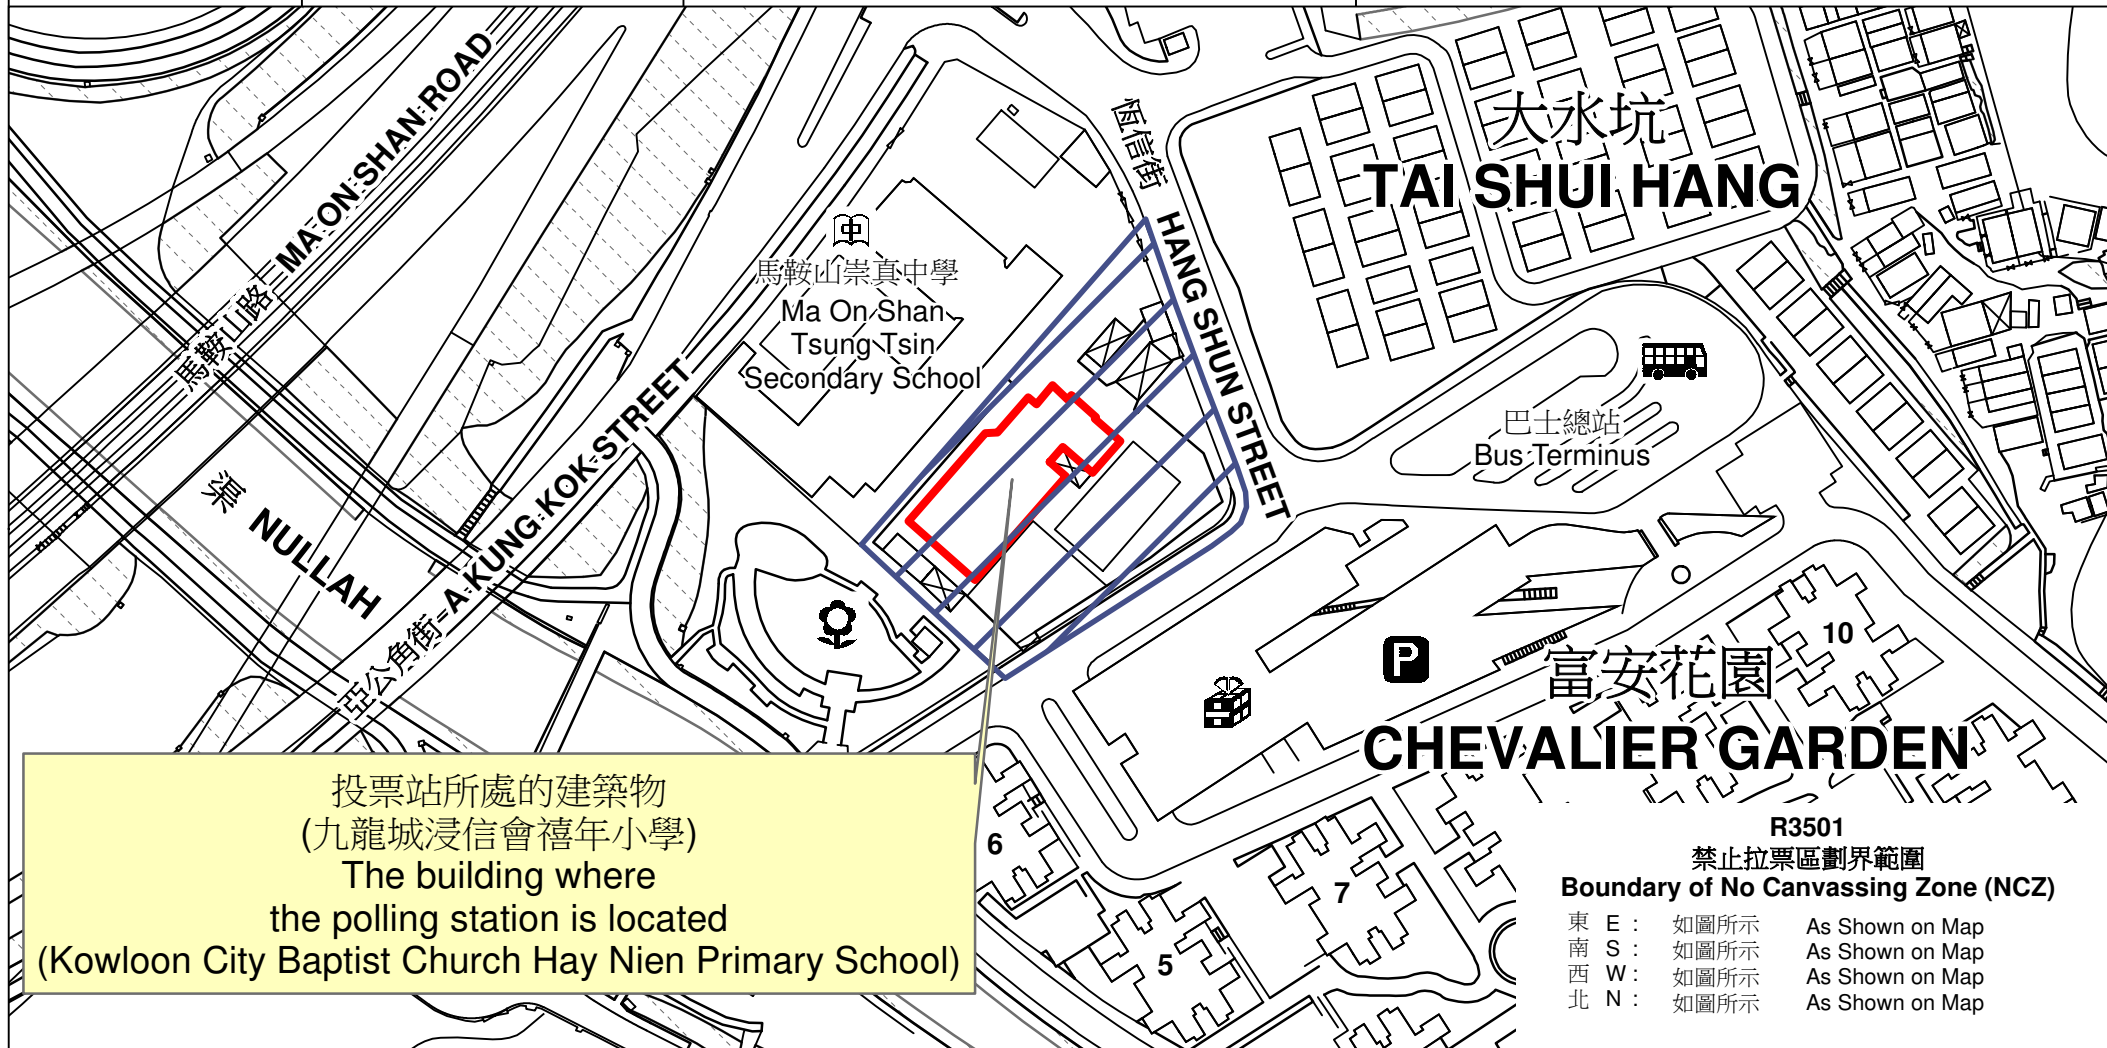

投票站位置圖和禁止拉票區 Polling Station - Location Plan & No Canvassing Zone

<p>投票站編號 Polling Station Code</p> <p><b>R3501</b></p>	<p>區議會名稱 Name of District Council</p> <p><b>沙田 SHA TIN</b></p>	<p>2023年區議會一般選舉區議會地方選區代號及名稱 Code &amp; Name of District Council Geographical Constituency for 2023 District Council Ordinary Election</p> <p><b>R2 沙田東 SHA TIN EAST</b></p>	<p>名稱及地址 Name &amp; Address</p> <p>九龍城浸信會禧年小學 新界沙田馬鞍山恆信街3號富安花園九龍城浸信會禧年小學地下 Kowloon City Baptist Church Hay Nien Primary School G/F, Kowloon City Baptist Church Hay Nien Primary School, Chevalier Garden, 3 Hang Shun Street, Ma On Shan, Sha Tin, New Territories</p>
---	--	---	---

投票站所處的建築物  
(九龍城浸信會禧年小學)  
The building where  
the polling station is located  
(Kowloon City Baptist Church Hay Nien Primary School)

**R3501**  
禁止拉票區劃界範圍  
Boundary of No Canvassing Zone (NCZ)

東 E :	如圖所示	As Shown on Map
南 S :	如圖所示	As Shown on Map
西 W :	如圖所示	As Shown on Map
北 N :	如圖所示	As Shown on Map

 禁止拉票區  
No Canvassing Zone