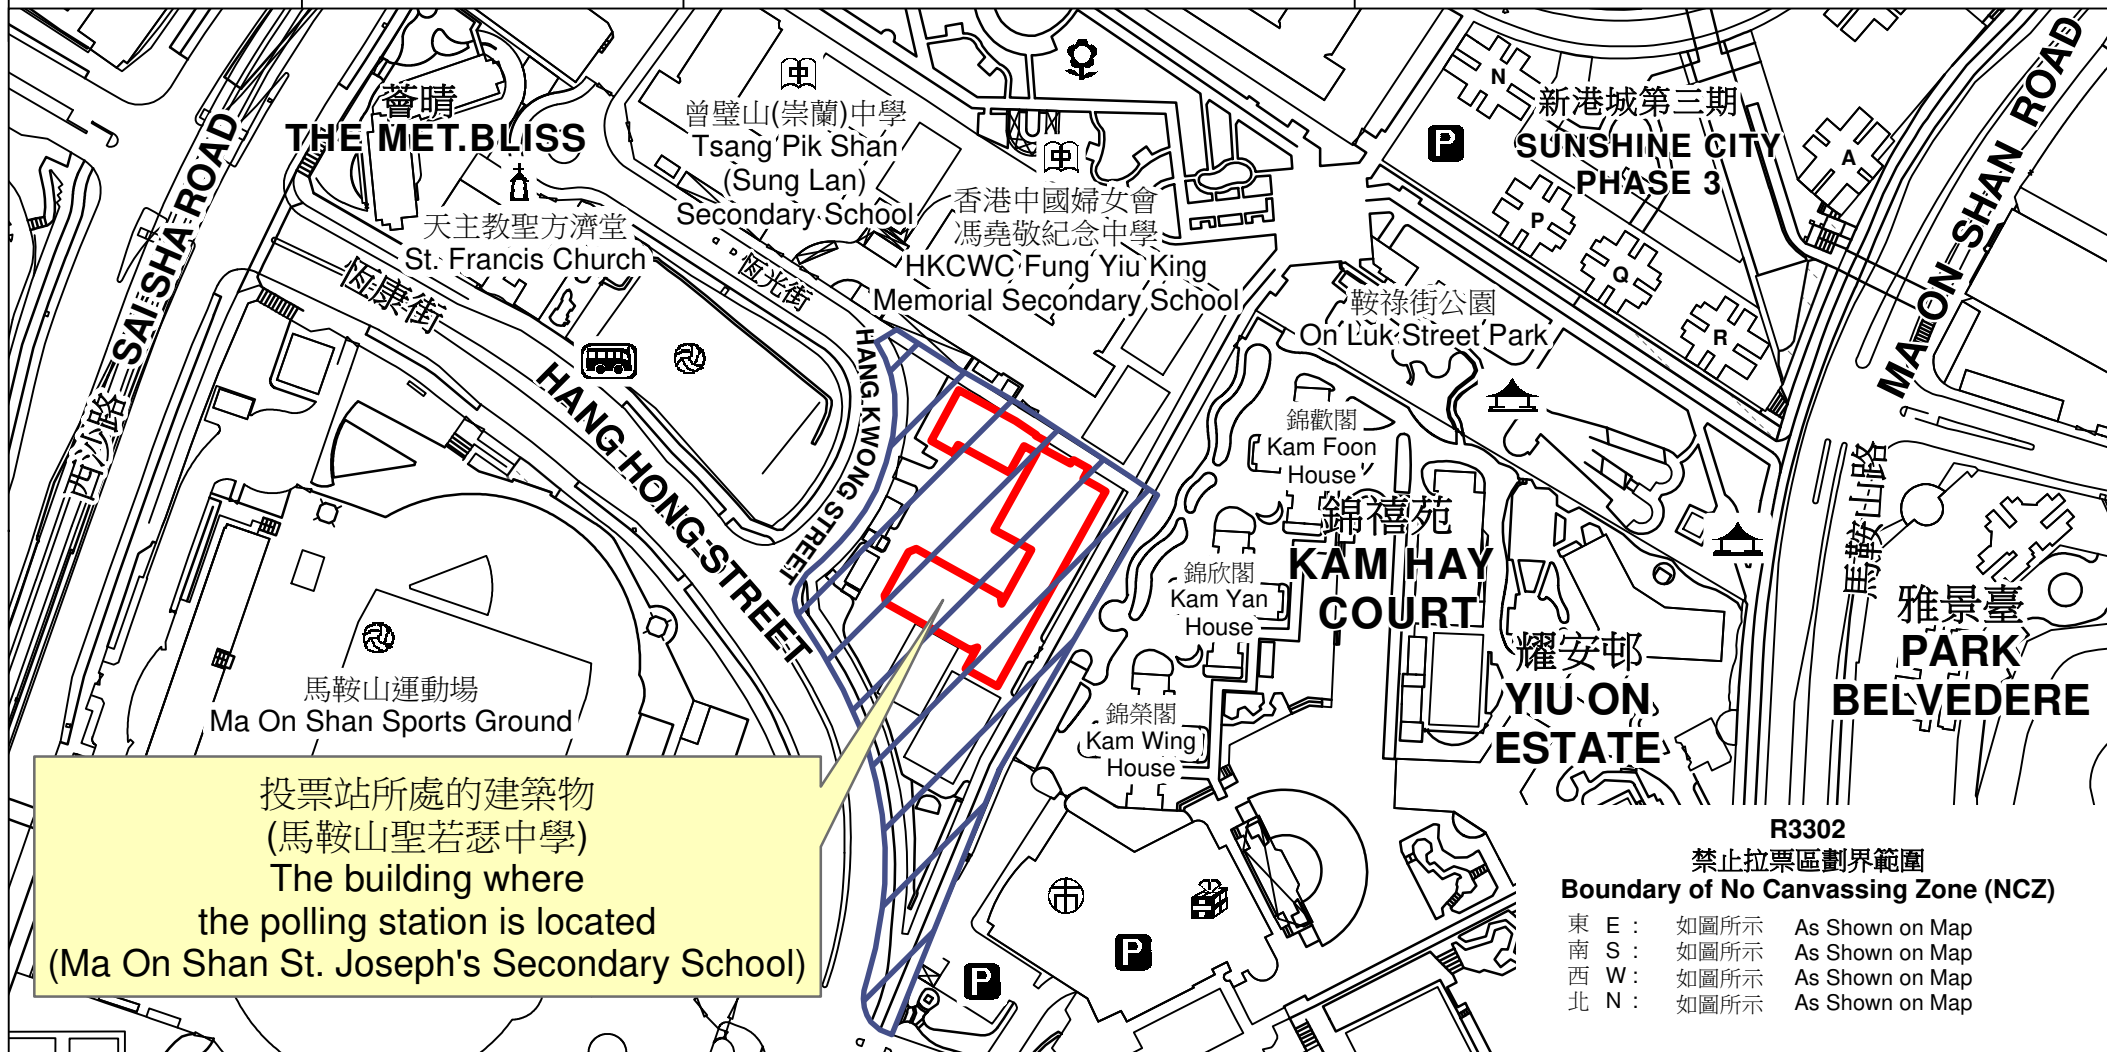

投票站位置圖和禁止拉票區 Polling Station - Location Plan & No Canvassing Zone

投票站編號 Polling Station Code	區議會名稱 Name of District Council	2023年區議會一般選舉區議會地方選區代號及名稱 Code & Name of District Council Geographical Constituency for 2023 District Council Ordinary Election	名稱及地址 Name & Address
R3302	沙田 SHA TIN	R4 沙田北 SHA TIN NORTH	馬鞍山聖若瑟中學 新界沙田馬鞍山恆光街8號地下 Ma On Shan St. Joseph's Secondary School G/F, 8 Hang Kwong Street, Ma On Shan, Sha Tin, New Territories

投票站所處的建築物
(馬鞍山聖若瑟中學)
The building where
the polling station is located
(Ma On Shan St. Joseph's Secondary School)

R3302
禁止拉票區劃界範圍
Boundary of No Canvassing Zone (NCZ)

東 E :	如圖所示	As Shown on Map
南 S :	如圖所示	As Shown on Map
西 W :	如圖所示	As Shown on Map
北 N :	如圖所示	As Shown on Map

 禁止拉票區
No Canvassing Zone