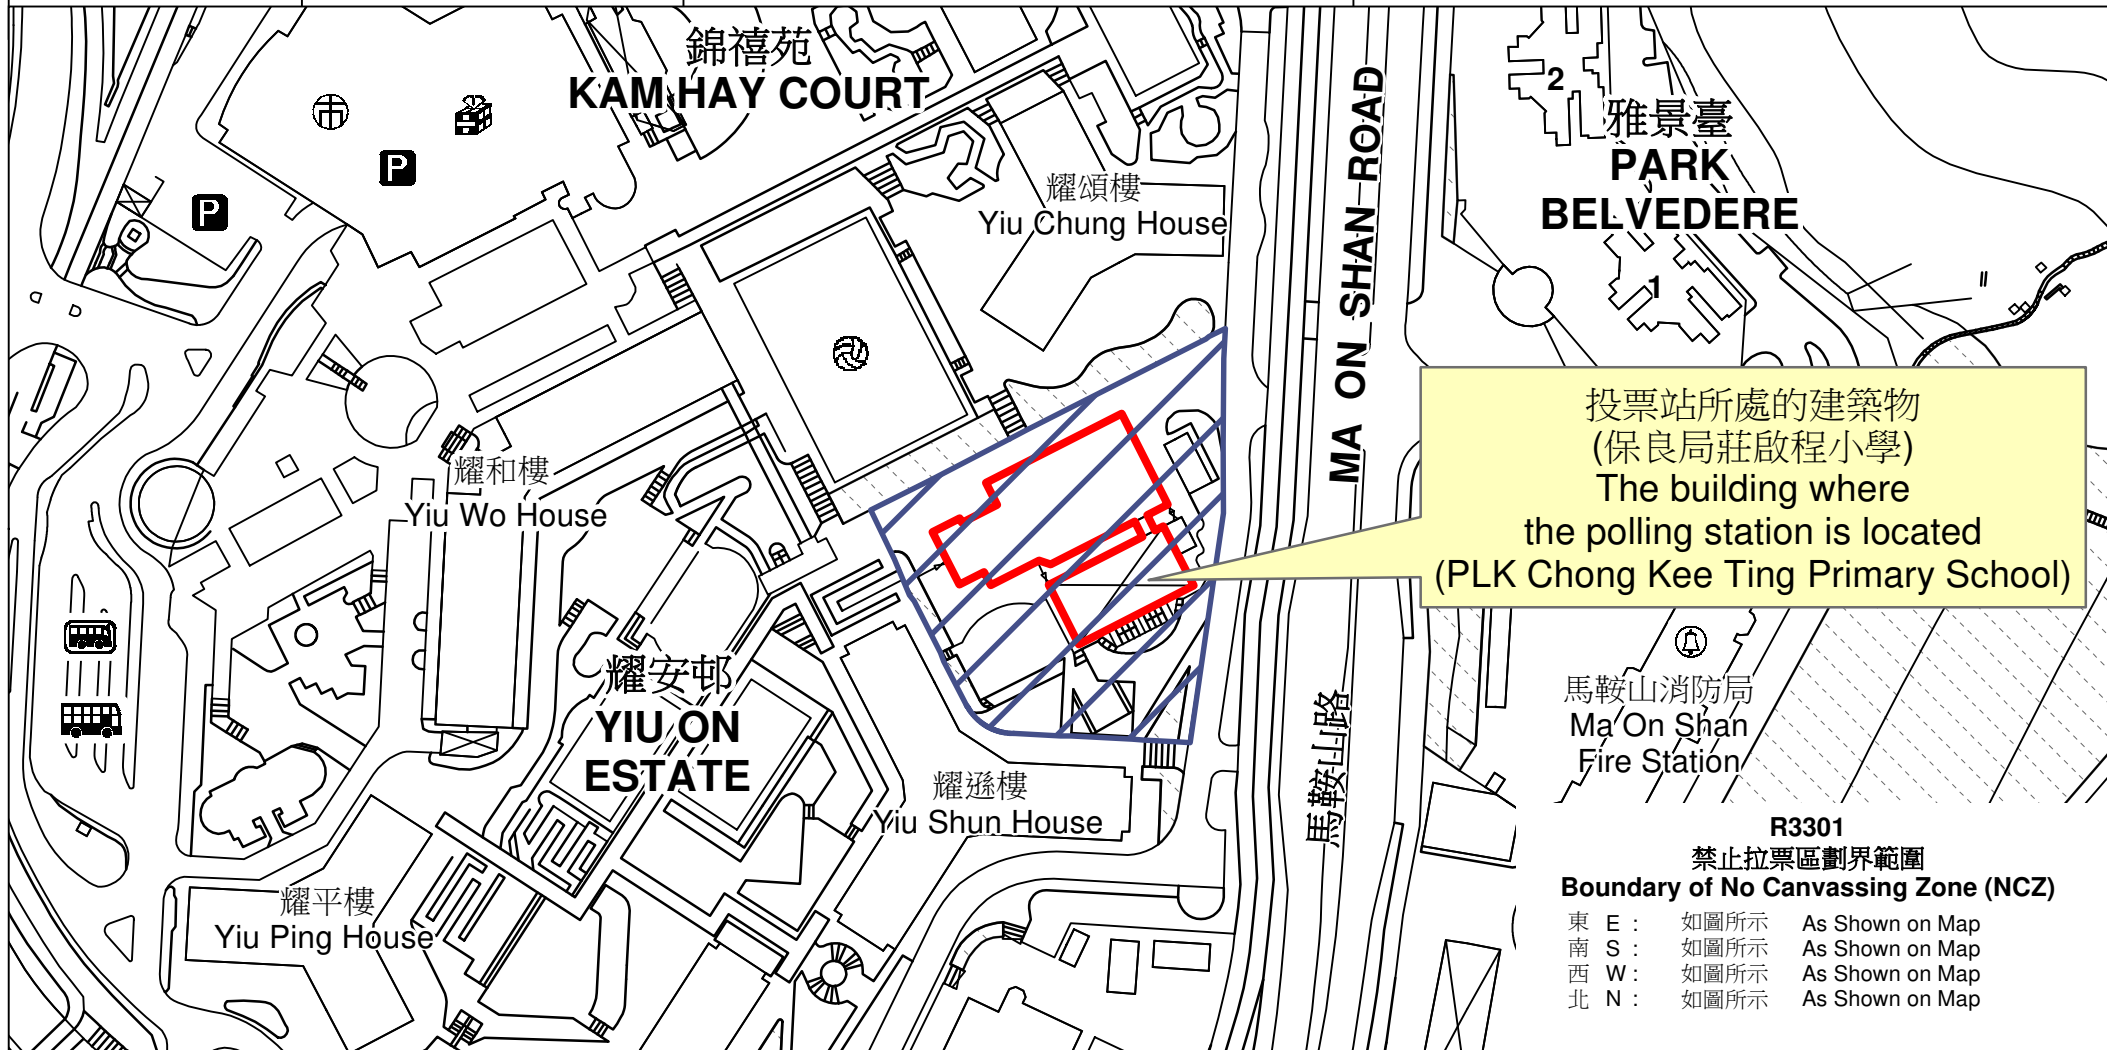

投票站位置圖和禁止拉票區 Polling Station - Location Plan & No Canvassing Zone

<p>投票站編號 Polling Station Code</p> <p>R3301</p>	<p>區議會名稱 Name of District Council</p> <p>沙田 SHA TIN</p>	<p>2023年區議會一般選舉區議會地方選區代號及名稱 Code & Name of District Council Geographical Constituency for 2023 District Council Ordinary Election</p> <p>R4 沙田北 SHA TIN NORTH</p>	<p>名稱及地址 Name & Address</p> <p>保良局莊啟程小學 新界沙田馬鞍山耀安邨保良局莊啟程小學地下 PLK Chong Kee Ting Primary School G/F, PLK Chong Kee Ting Primary School, Yiu On Estate, Ma On Shan, Sha Tin, New Territories</p>
---	--	--	---

 禁止拉票區
No Canvassing Zone