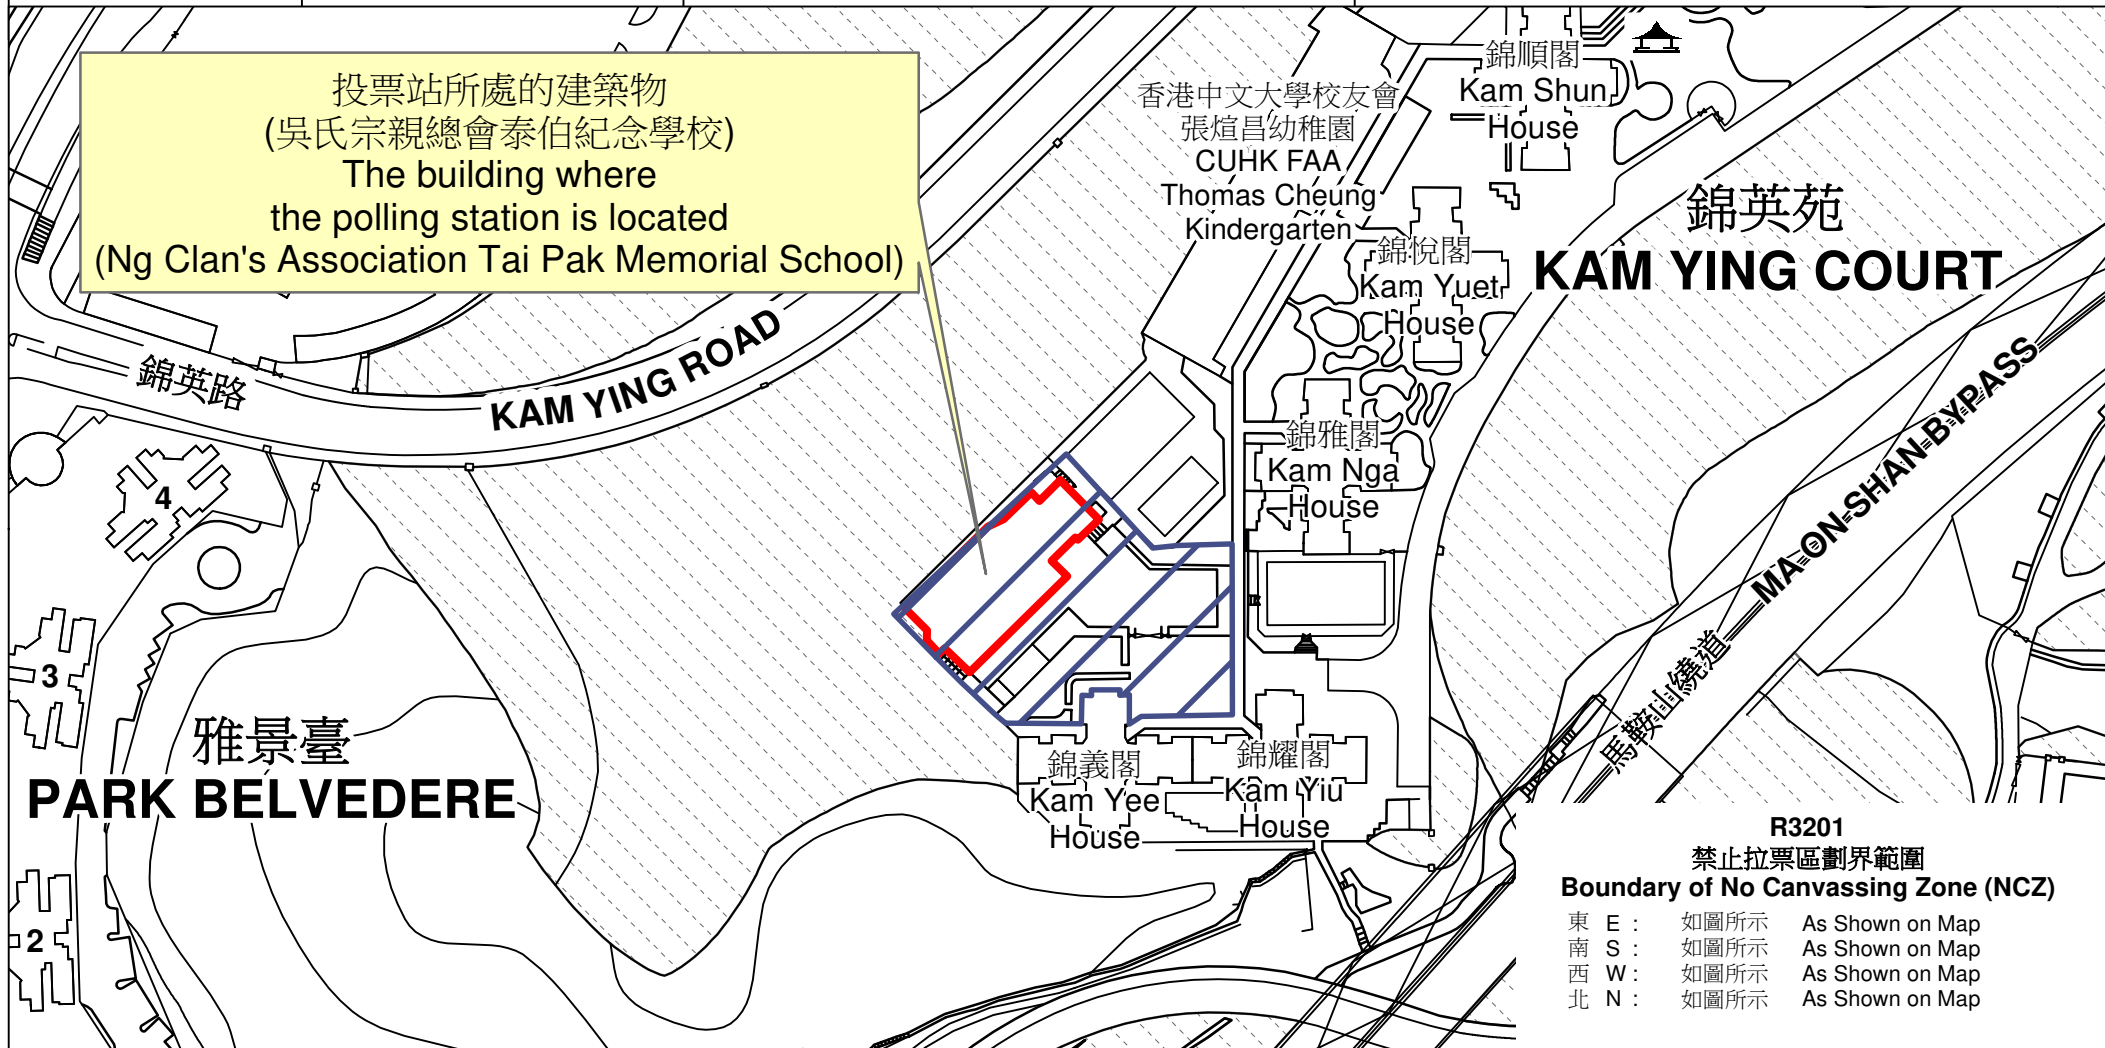

投票站位置圖和禁止拉票區 Polling Station - Location Plan & No Canvassing Zone

<p>投票站編號 Polling Station Code</p> <p>R3201</p>	<p>區議會名稱 Name of District Council</p> <p>沙田 SHA TIN</p>	<p>2023年區議會一般選舉區議會地方選區代號及名稱 Code & Name of District Council Geographical Constituency for 2023 District Council Ordinary Election</p> <p>R4 沙田北 SHA TIN NORTH</p>	<p>名稱及地址 Name & Address</p> <p>吳氏宗親總會泰伯紀念學校 新界沙田馬鞍山錦英苑吳氏宗親總會泰伯紀念學校地下 Ng Clan's Association Tai Pak Memorial School G/F, Ng Clan's Association Tai Pak Memorial School, Kam Ying Court, Ma On Shan, Sha Tin, New Territories</p>
---	--	--	--

 禁止拉票區
No Canvassing Zone