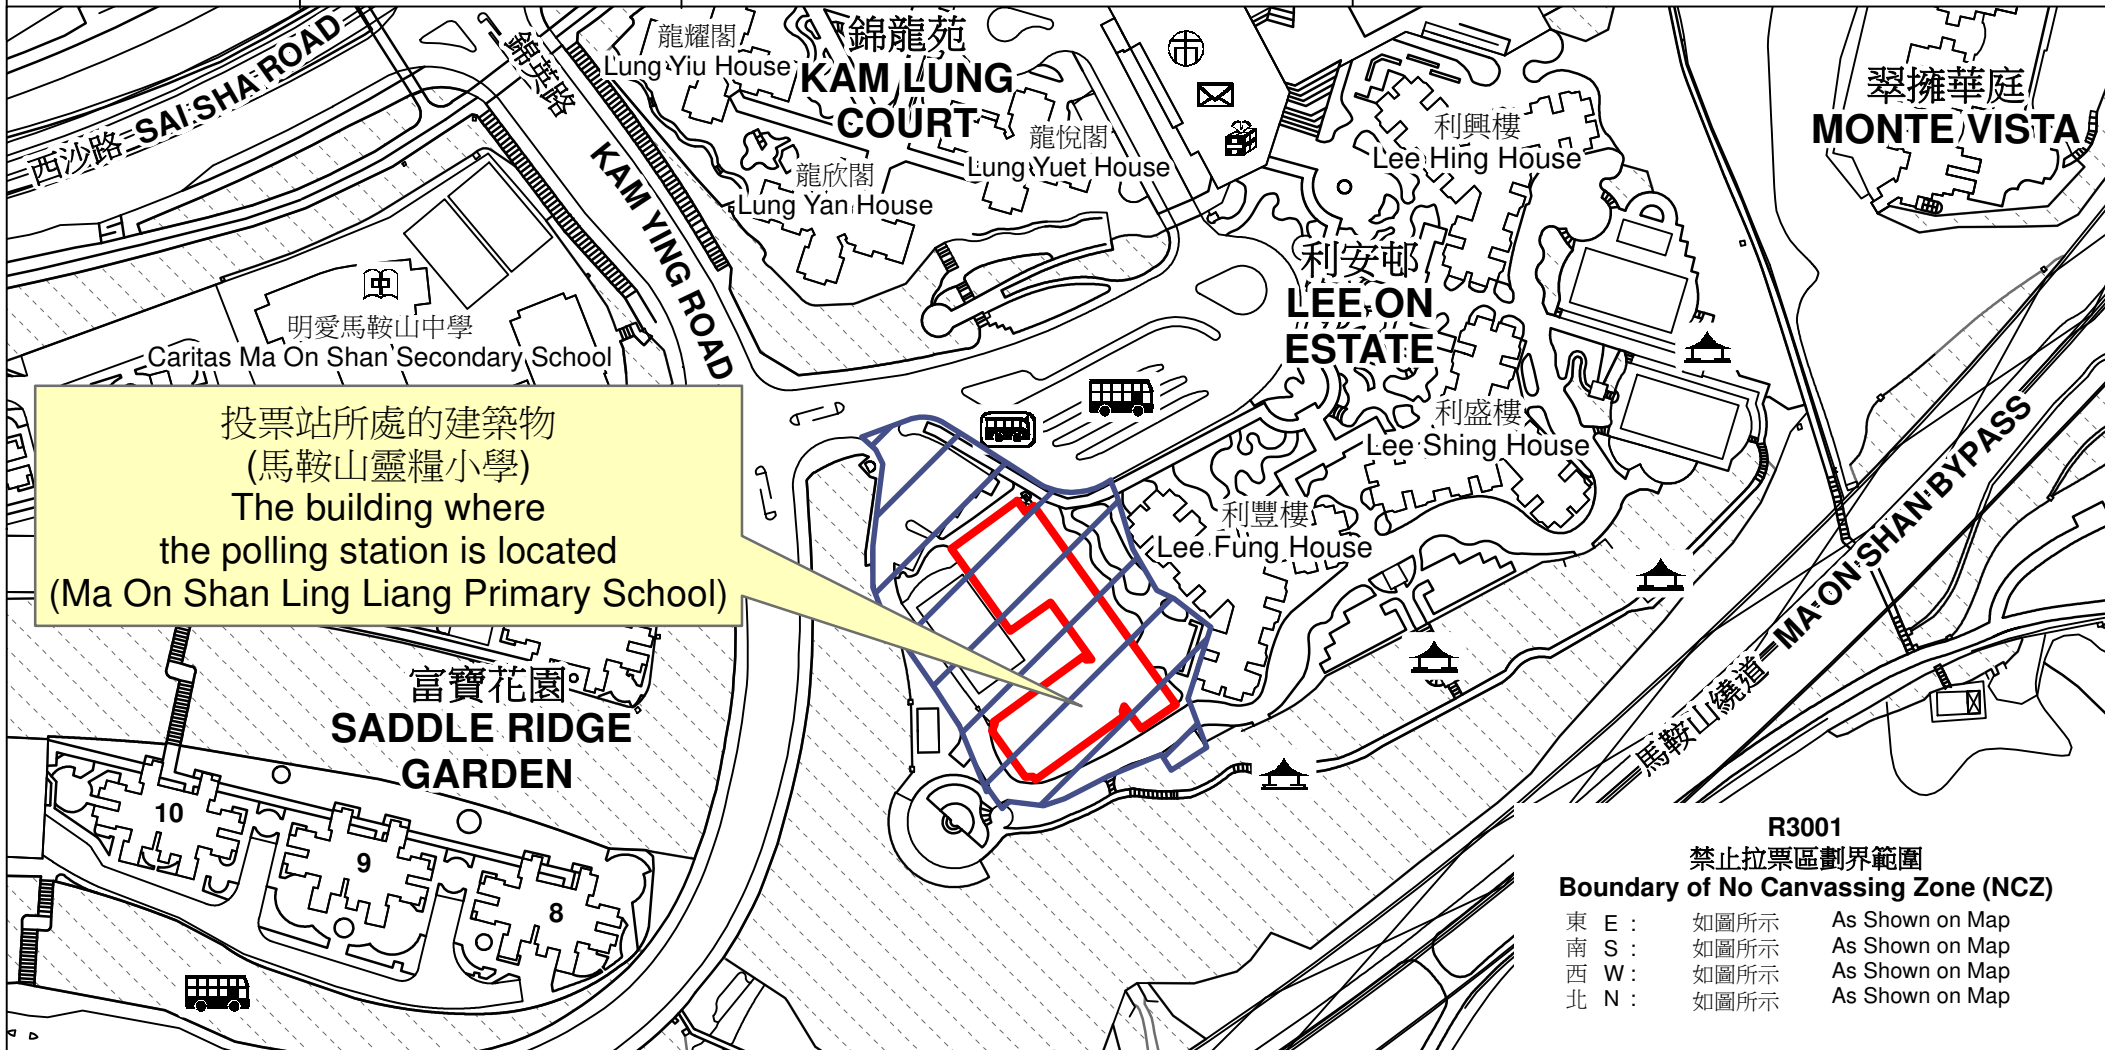

投票站位置圖和禁止拉票區 Polling Station - Location Plan & No Canvassing Zone

投票站編號 Polling Station Code	區議會名稱 Name of District Council	2023年區議會一般選舉區議會地方選區代號及名稱 Code & Name of District Council Geographical Constituency for 2023 District Council Ordinary Election	名稱及地址 Name & Address
R3001	沙田 SHA TIN	R4 沙田北 SHA TIN NORTH	馬鞍山靈糧小學 新界沙田馬鞍山利安邨馬鞍山靈糧小學地下 Ma On Shan Ling Liang Primary School G/F, Ma On Shan Ling Liang Primary School, Lee On Estate, Ma On Shan, Sha Tin, New Territories

禁止拉票區
No Canvassing Zone