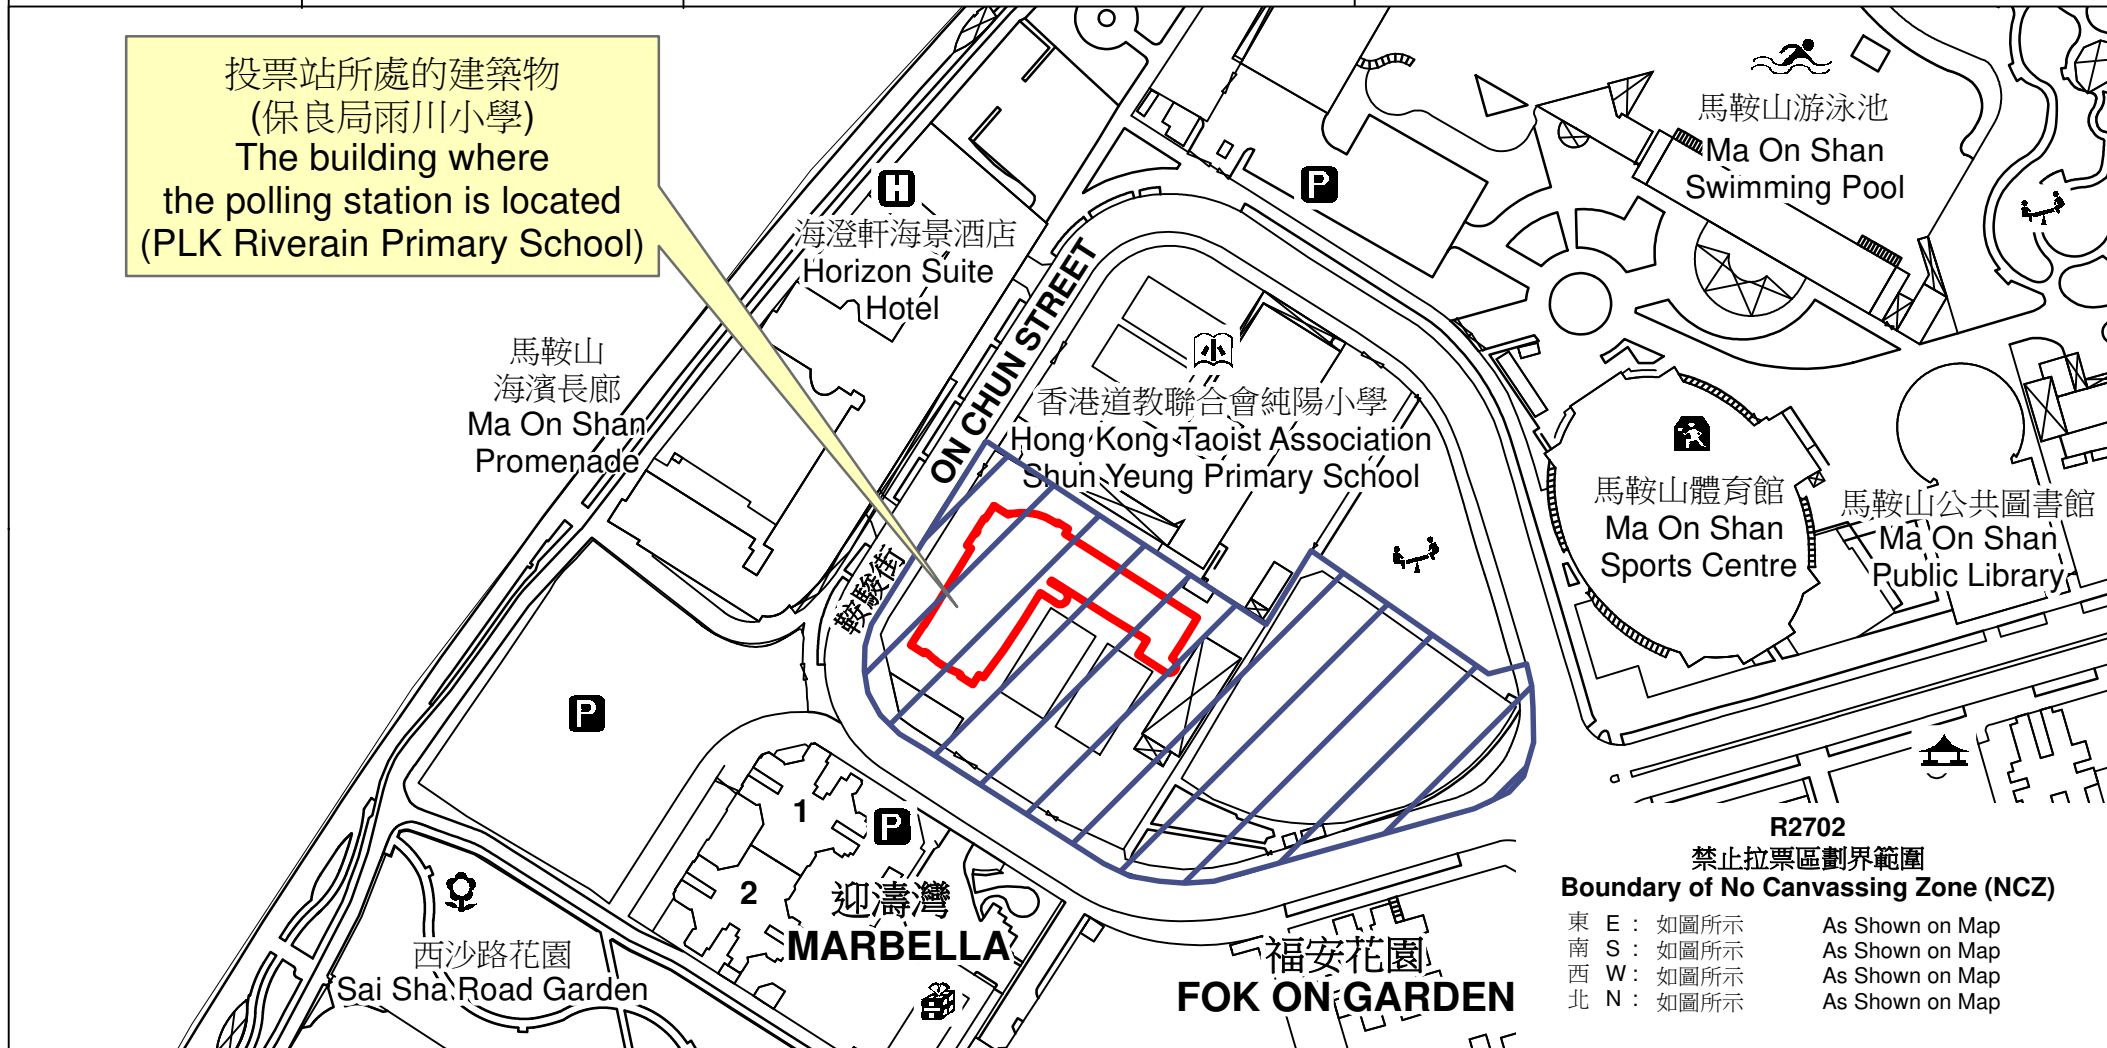

投票站位置圖和禁止拉票區 Polling Station - Location Plan & No Canvassing Zone

投票站編號 Polling Station Code	區議會名稱 Name of District Council	2023年區議會一般選舉區議會地方選區代號及名稱 Code & Name of District Council Geographical Constituency for 2023 District Council Ordinary Election	名稱及地址 Name & Address
R2702	沙田 SHA TIN	R4 沙田北 SHA TIN NORTH	保良局兩川小學 新界沙田馬鞍山鞍駿街28號地下 PLK Riverain Primary School G/F, 28 On Chun Street, Ma On Shan, Sha Tin, New Territories

投票站所處的建築物
(保良局兩川小學)
The building where
the polling station is located
(PLK Riverain Primary School)

R2702
禁止拉票區劃界範圍
Boundary of No Canvassing Zone (NCZ)

東 E :	如圖所示	As Shown on Map
南 S :	如圖所示	As Shown on Map
西 W :	如圖所示	As Shown on Map
北 N :	如圖所示	As Shown on Map

 禁止拉票區
No Canvassing Zone