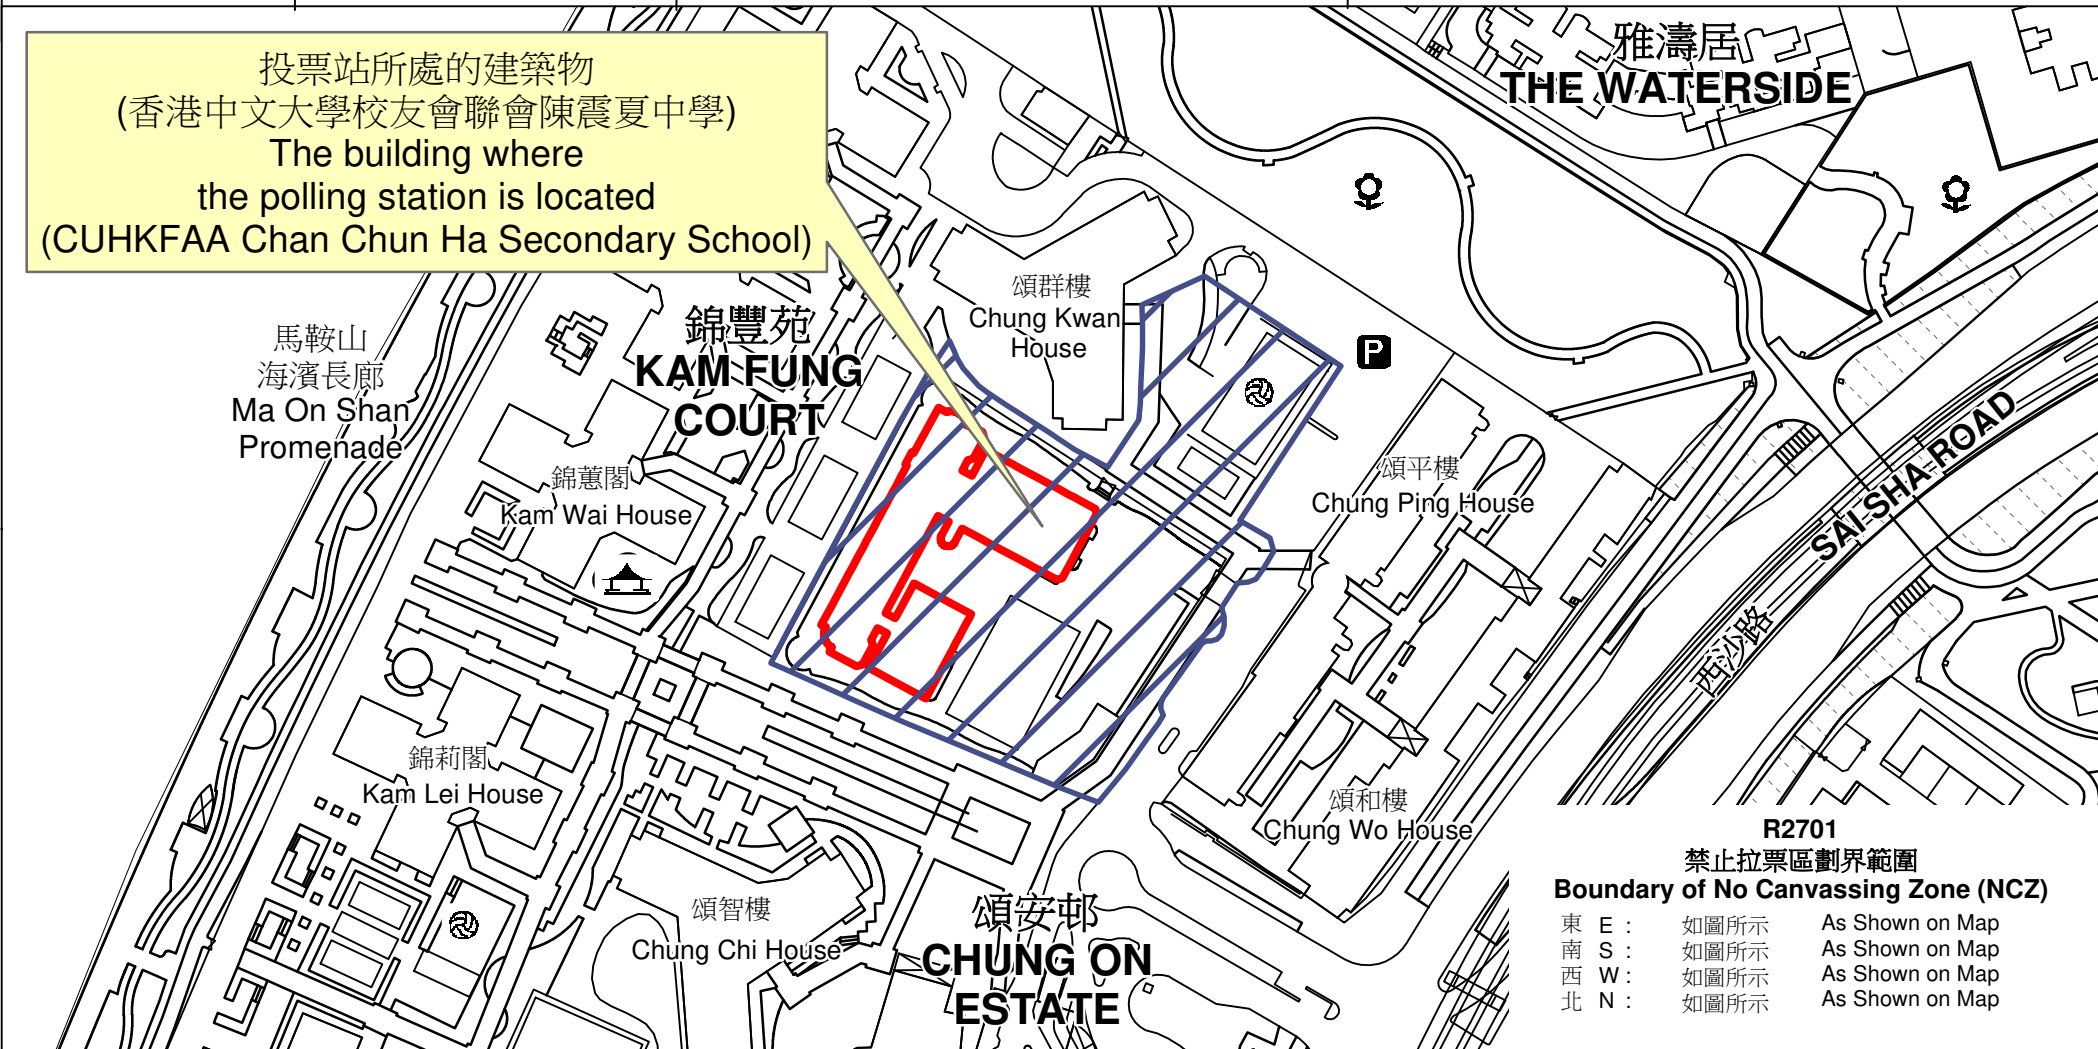

投票站位置圖和禁止拉票區 Polling Station - Location Plan & No Canvassing Zone

<p>投票站編號 Polling Station Code</p> <p>R2701</p>	<p>區議會名稱 Name of District Council</p> <p>沙田 SHA TIN</p>	<p>2023年區議會一般選舉區議會地方選區代號及名稱 Code & Name of District Council Geographical Constituency for 2023 District Council Ordinary Election</p> <p>R4 沙田北 SHA TIN NORTH</p>	<p>名稱及地址 Name & Address</p> <p>香港中文大學校友會聯會陳震夏中學 新界沙田馬鞍山西沙路632號地下 CUHKFAA Chan Chun Ha Secondary School G/F, 632 Sai Sha Road, Ma On Shan, Sha Tin, New Territories</p>
-----------------------------------------------------------	------------------------------------------------------------------------	------------------------------------------------------------------------------------------------------------------------------------------------------------------------------------------	-------------------------------------------------------------------------------------------------------------------------------------------------------------------------------------------------------

投票站所處的建築物
(香港中文大學校友會聯會陳震夏中學)
The building where
the polling station is located
(CUHKFAA Chan Chun Ha Secondary School)

R2701
禁止拉票區劃界範圍
Boundary of No Canvassing Zone (NCZ)

東 E :	如圖所示	As Shown on Map
南 S :	如圖所示	As Shown on Map
西 W :	如圖所示	As Shown on Map
北 N :	如圖所示	As Shown on Map

 禁止拉票區
No Canvassing Zone