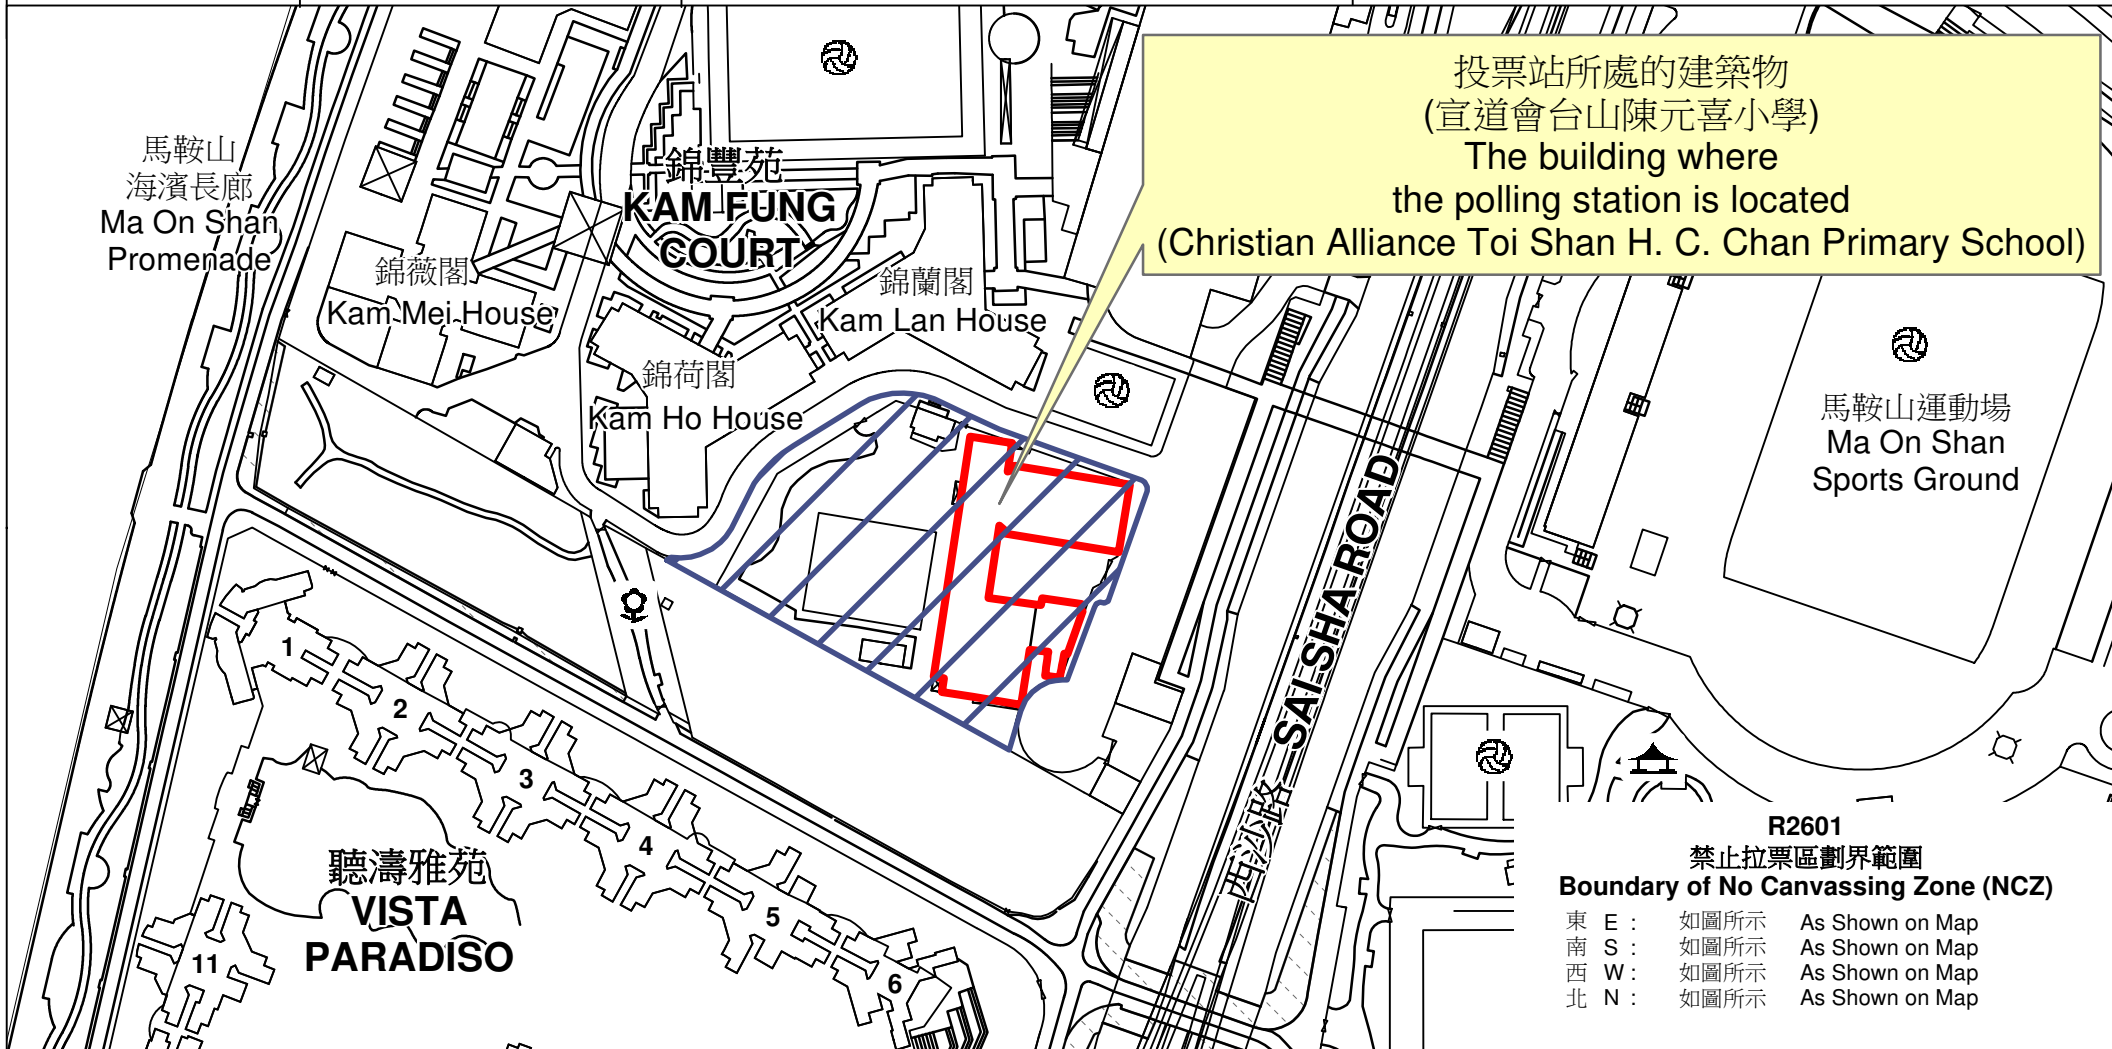

投票站位置圖和禁止拉票區 Polling Station - Location Plan & No Canvassing Zone

投票站編號 Polling Station Code R2601	區議會名稱 Name of District Council 沙田 SHA TIN	2023年區議會一般選舉區議會地方選區代號及名稱 Code & Name of District Council Geographical Constituency for 2023 District Council Ordinary Election R4 沙田北 SHA TIN NORTH	名稱及地址 Name & Address 宣道會台山陳元喜小學 新界沙田馬鞍山頌安邨宣道會台山陳元喜小學地下 Christian Alliance Toi Shan H. C. Chan Primary School G/F, Christian Alliance Toi Shan H. C. Chan Primary School, Chung On Estate, Ma On Shan, Sha Tin, New Territories
---	--	---	---

 禁止拉票區
No Canvassing Zone