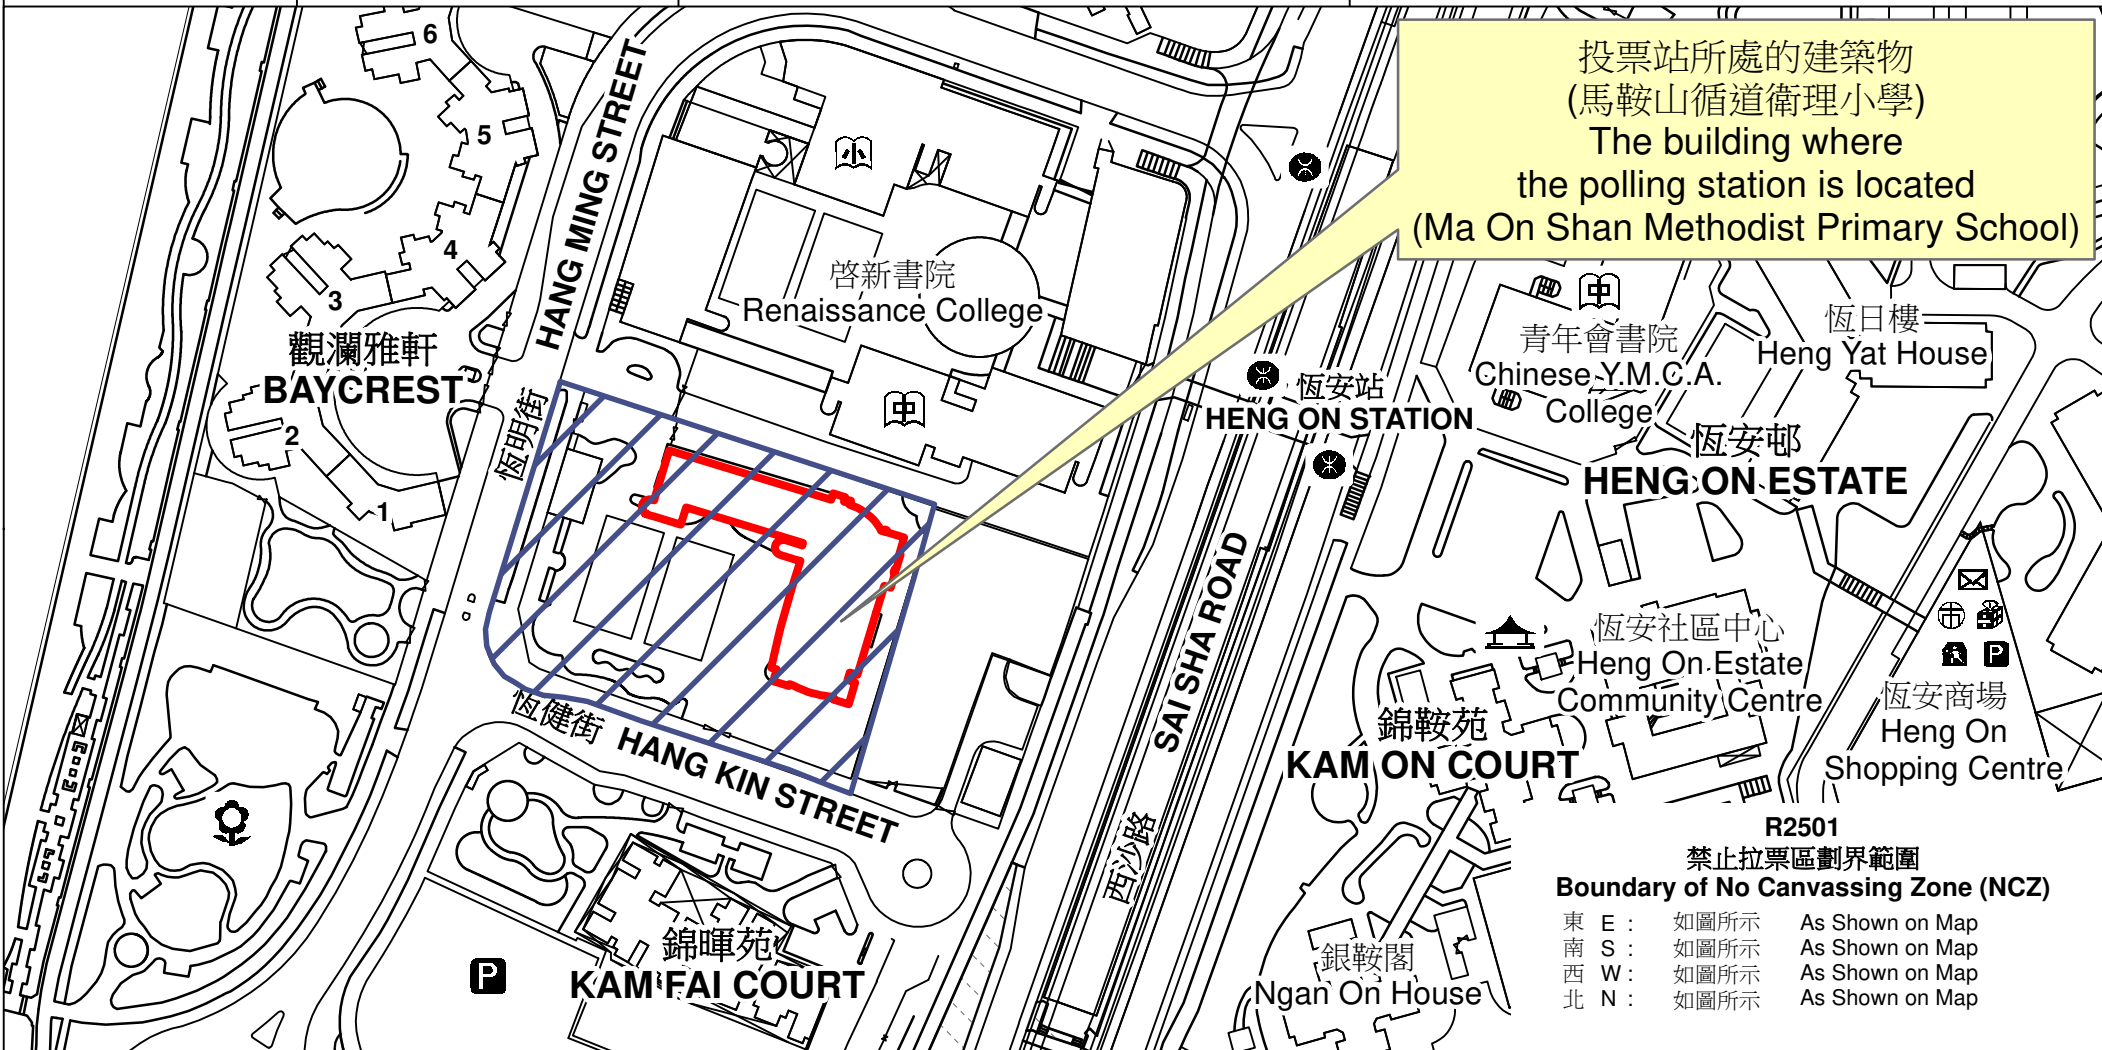

# 投票站位置圖和禁止拉票區 Polling Station - Location Plan & No Canvassing Zone

| 投票站編號<br>Polling Station Code | 區議會名稱<br>Name of District Council | 2023年區議會一般選舉區議會地方選區代號及名稱<br>Code & Name of District Council Geographical Constituency for 2023 District Council Ordinary Election | 名稱及地址<br>Name & Address   |
|-------------------------------|-----------------------------------|---|---|
| <b>R2501</b>                  | <b>沙田<br/>SHA TIN</b>             | <b>R4<br/>沙田北<br/>SHA TIN NORTH</b>   | 馬鞍山循道衛理小學<br>新界沙田馬鞍山恆明街11號地下<br><b>Ma On Shan Methodist Primary School</b><br>G/F, 11 Hang Ming Street,<br>Ma On Shan, Sha Tin, New Territories |

 禁止拉票區  
No Canvassing Zone