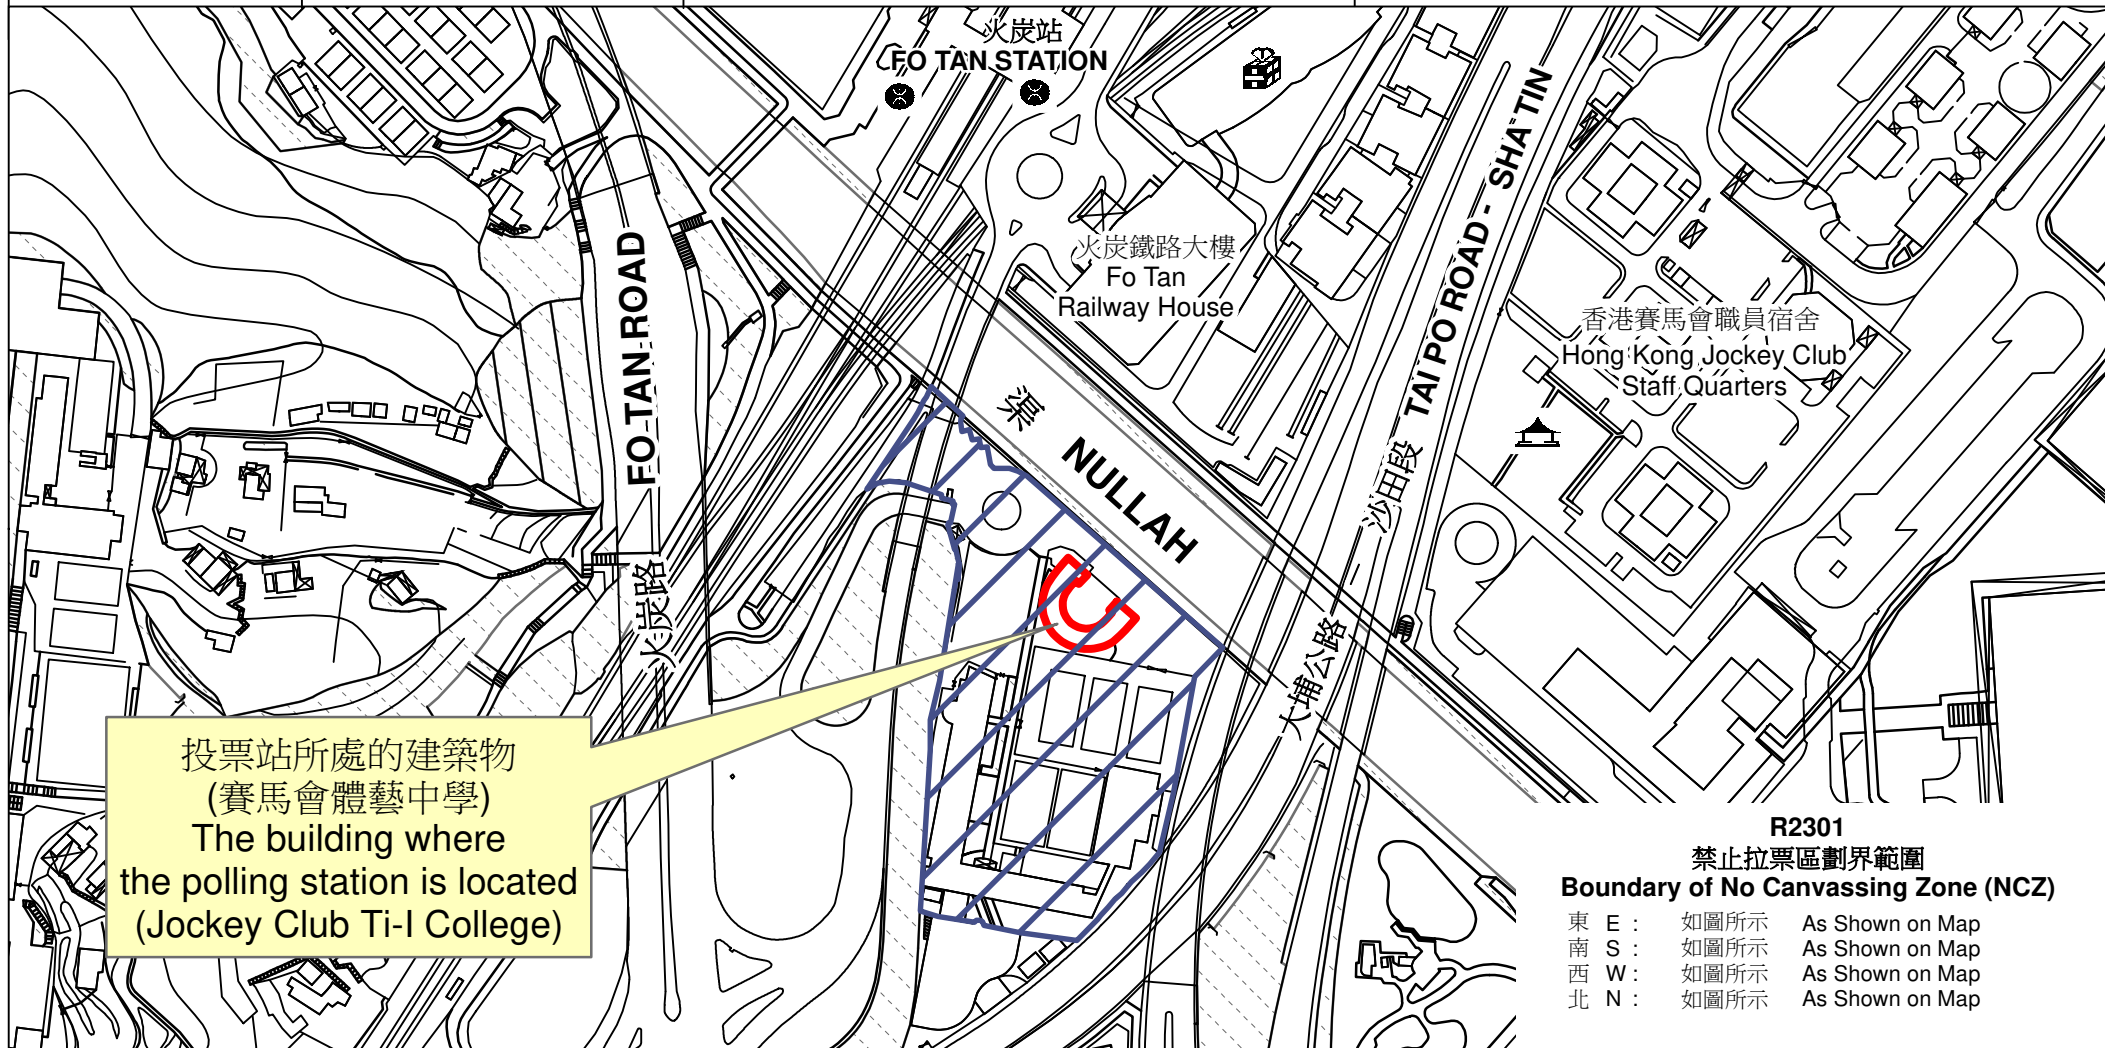

投票站位置圖和禁止拉票區 Polling Station - Location Plan & No Canvassing Zone

投票站編號 Polling Station Code	區議會名稱 Name of District Council	2023年區議會一般選舉區議會地方選區代號及名稱 Code & Name of District Council Geographical Constituency for 2023 District Council Ordinary Election	名稱及地址 Name & Address
R2301	沙田 SHA TIN	R1 沙田西 SHA TIN WEST	賽馬會體藝中學 新界沙田火炭樂景街5至7號地下 Jockey Club Ti-I College G/F, 5-7 Lok King Street, Fo Tan, Sha Tin, New Territories

投票站所處的建築物
(賽馬會體藝中學)
The building where
the polling station is located
(Jockey Club Ti-I College)

R2301
禁止拉票區劃界範圍
Boundary of No Canvassing Zone (NCZ)

東 E :	如圖所示	As Shown on Map
南 S :	如圖所示	As Shown on Map
西 W :	如圖所示	As Shown on Map
北 N :	如圖所示	As Shown on Map

 禁止拉票區
No Canvassing Zone