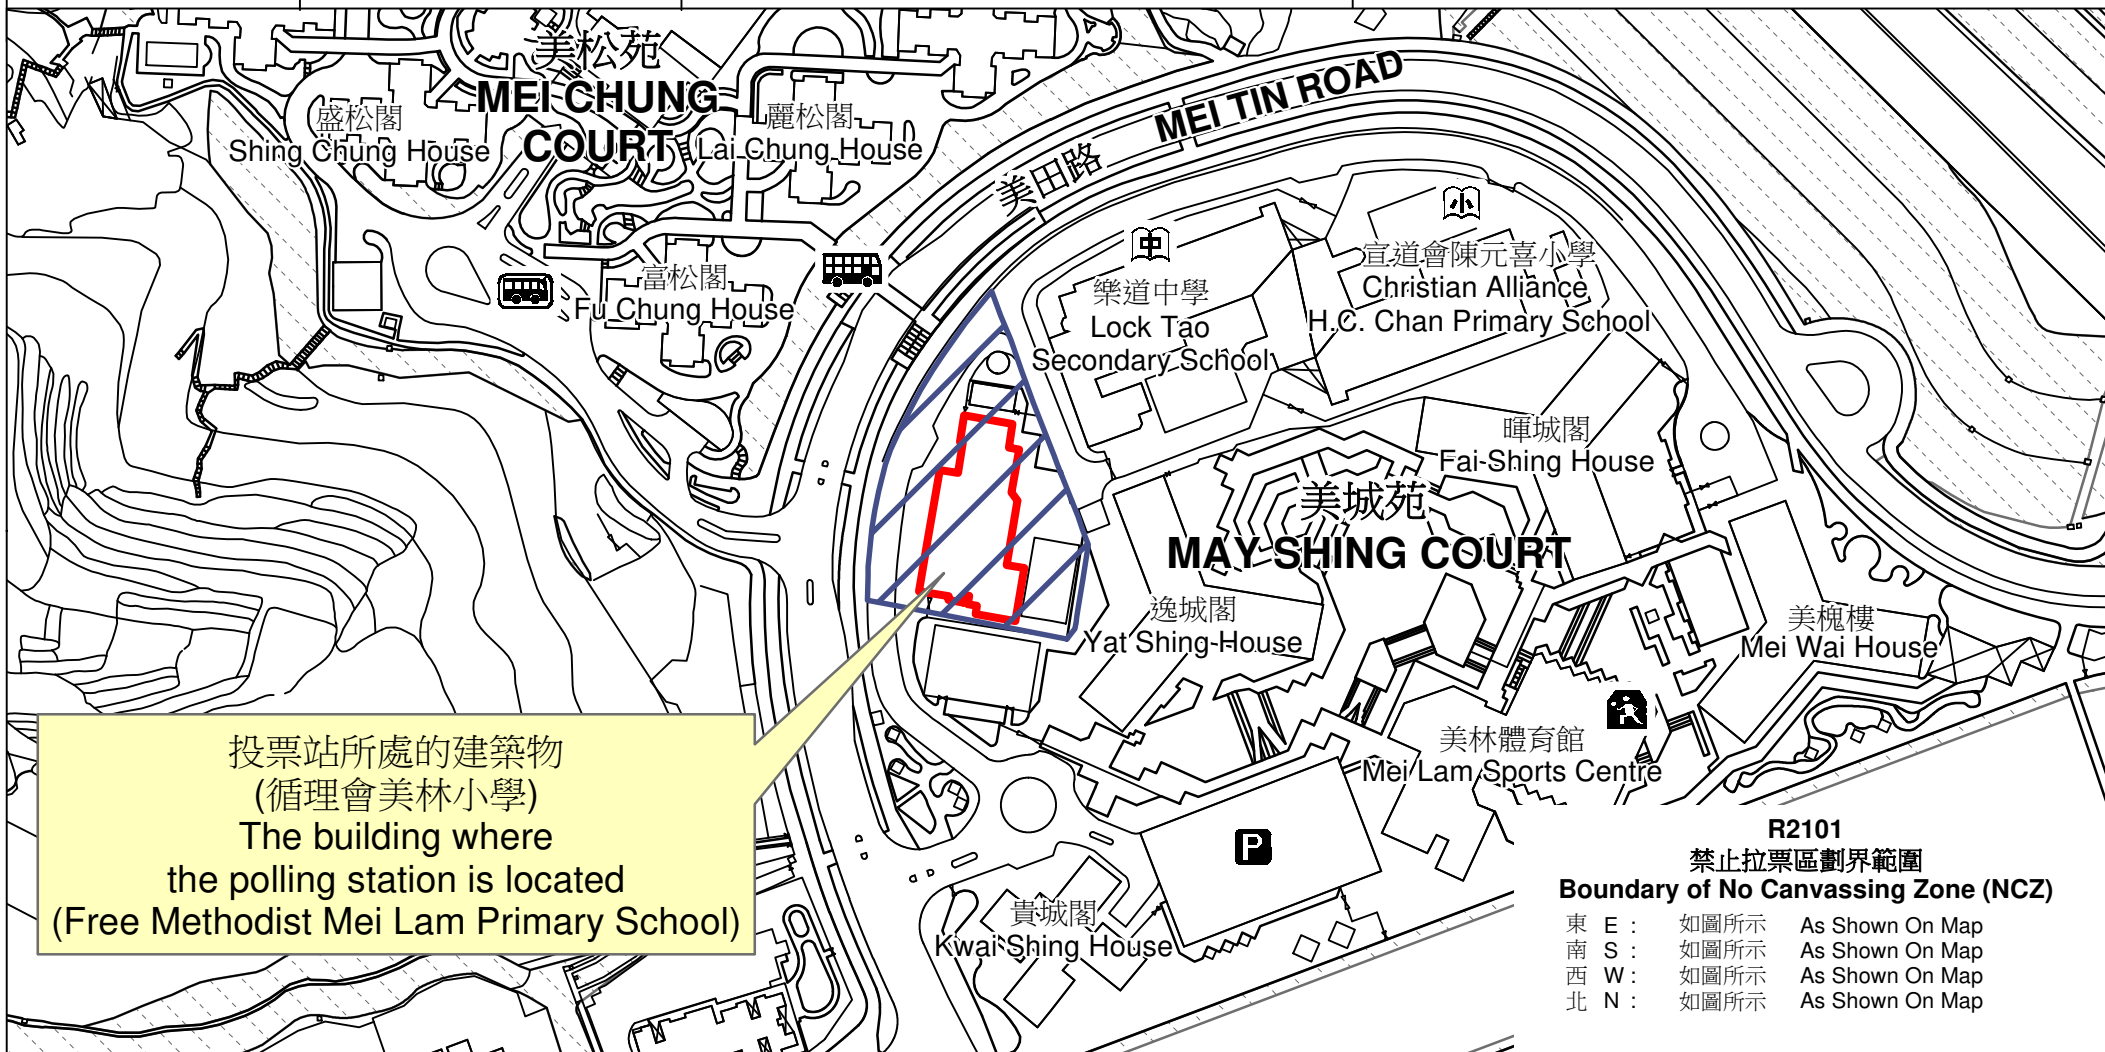

投票站位置圖和禁止拉票區 Polling Station - Location Plan & No Canvassing Zone

投票站編號 Polling Station Code	區議會名稱 Name of District Council	2023年區議會一般選舉區議會地方選區代號及名稱 Code & Name of District Council Geographical Constituency for 2023 District Council Ordinary Election	名稱及地址 Name & Address
R2101	沙田 SHA TIN	R1 沙田西 SHA TIN WEST	循理會美林小學 新界沙田大圍美城苑循理會美林小學地下 Free Methodist Mei Lam Primary School G/F, Free Methodist Mei Lam Primary School, May Shing Court, Tai Wai, Sha Tin, New Territories

投票站所處的建築物
(循理會美林小學)
The building where
the polling station is located
(Free Methodist Mei Lam Primary School)

R2101
禁止拉票區劃界範圍
Boundary of No Canvassing Zone (NCZ)
東 E : 如圖所示 As Shown On Map
南 S : 如圖所示 As Shown On Map
西 W : 如圖所示 As Shown On Map
北 N : 如圖所示 As Shown On Map

 禁止拉票區
No Canvassing Zone