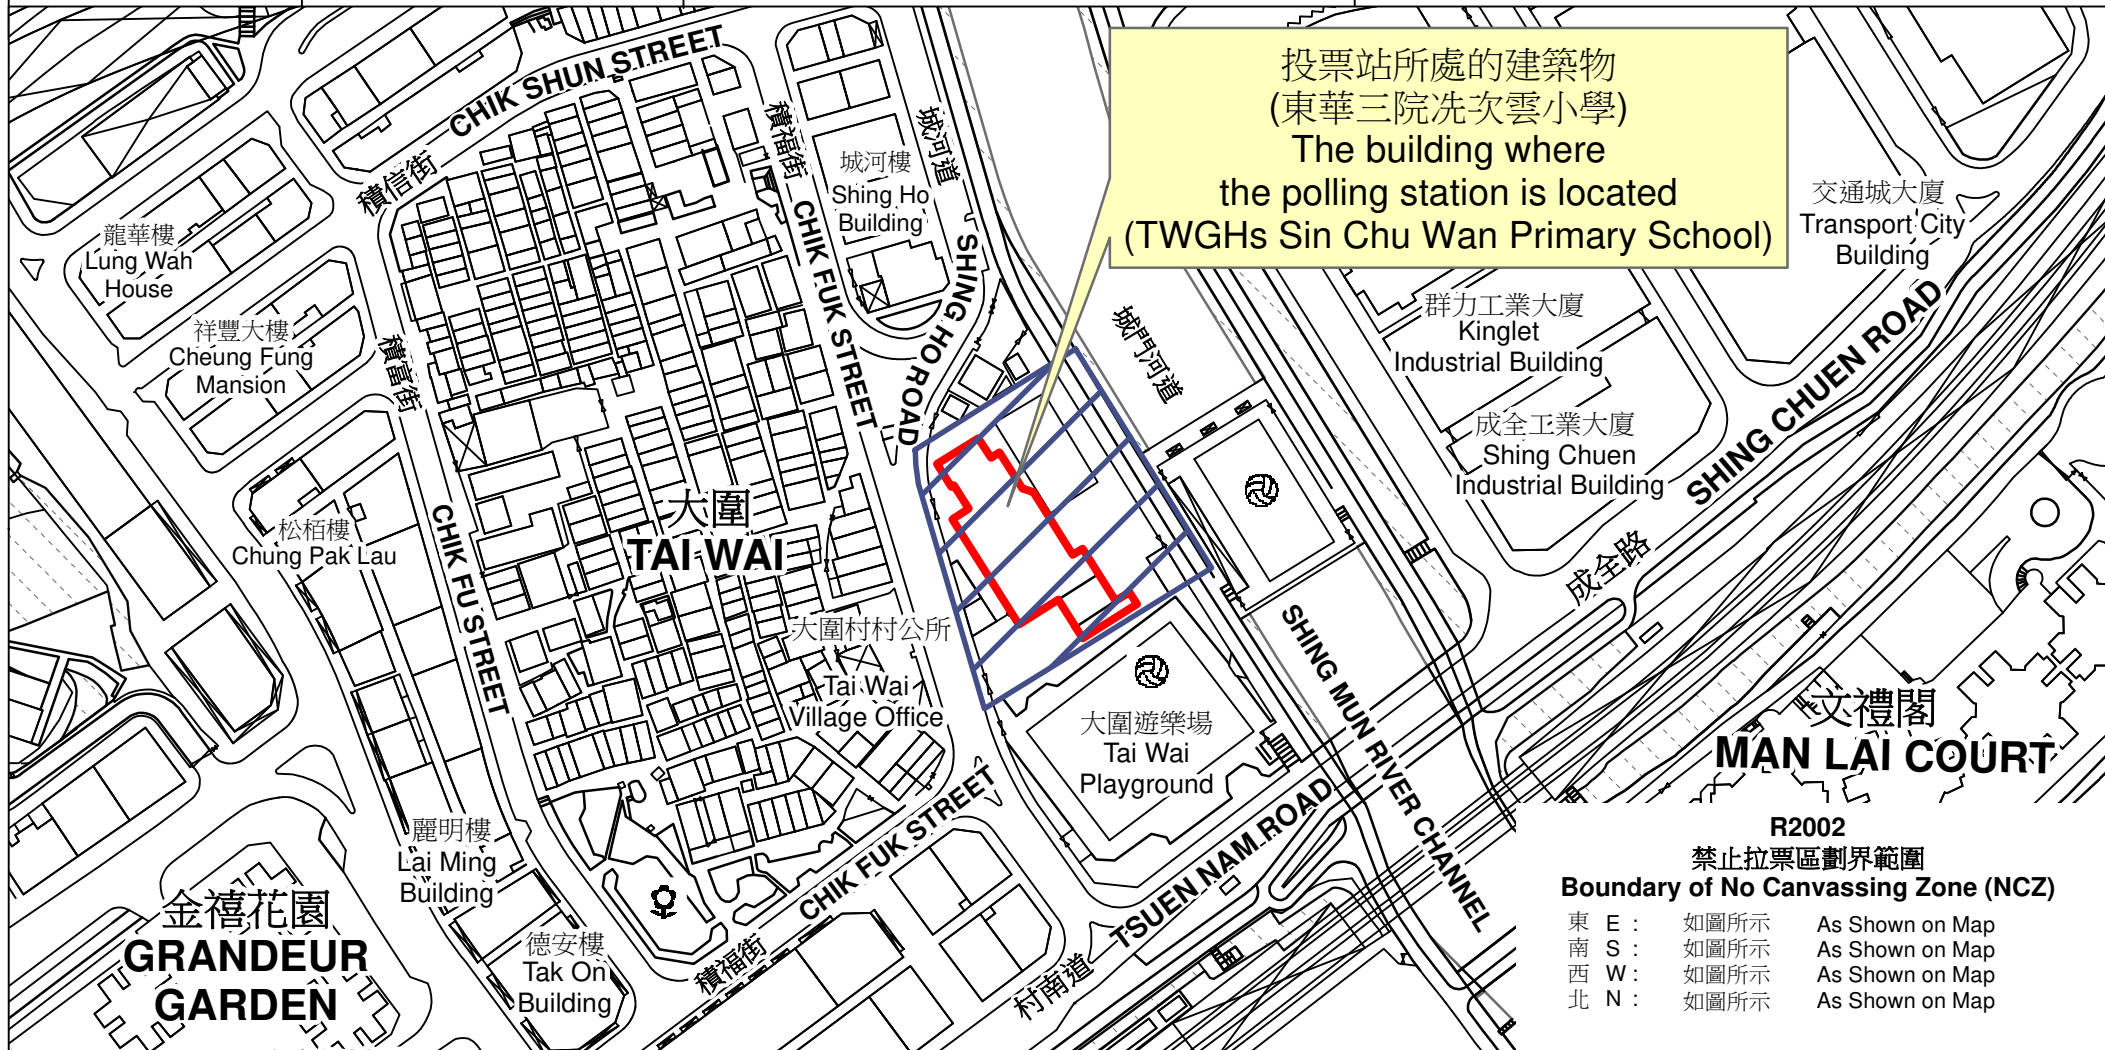

# 投票站位置圖和禁止拉票區 Polling Station - Location Plan & No Canvassing Zone

投票站編號 Polling Station Code	區議會名稱 Name of District Council	2023年區議會一般選舉區議會地方選區代號及名稱 Code & Name of District Council Geographical Constituency for 2023 District Council Ordinary Election	名稱及地址 Name & Address
<b>R2002</b>	<b>沙田 SHA TIN</b>	<b>R1 沙田西 SHA TIN WEST</b>	東華三院洗次雲小學 新界沙田大圍積福街38號地下 <b>TWGHs Sin Chu Wan Primary School</b> G/F, 38 Chik Fuk Street, Tai Wai, Sha Tin, New Territories

投票站所處的建築物  
(東華三院洗次雲小學)  
The building where  
the polling station is located  
(TWGHs Sin Chu Wan Primary School)

**R2002**  
禁止拉票區劃界範圍  
Boundary of No Canvassing Zone (NCZ)

東 E :	如圖所示	As Shown on Map
南 S :	如圖所示	As Shown on Map
西 W :	如圖所示	As Shown on Map
北 N :	如圖所示	As Shown on Map

 禁止拉票區  
No Canvassing Zone