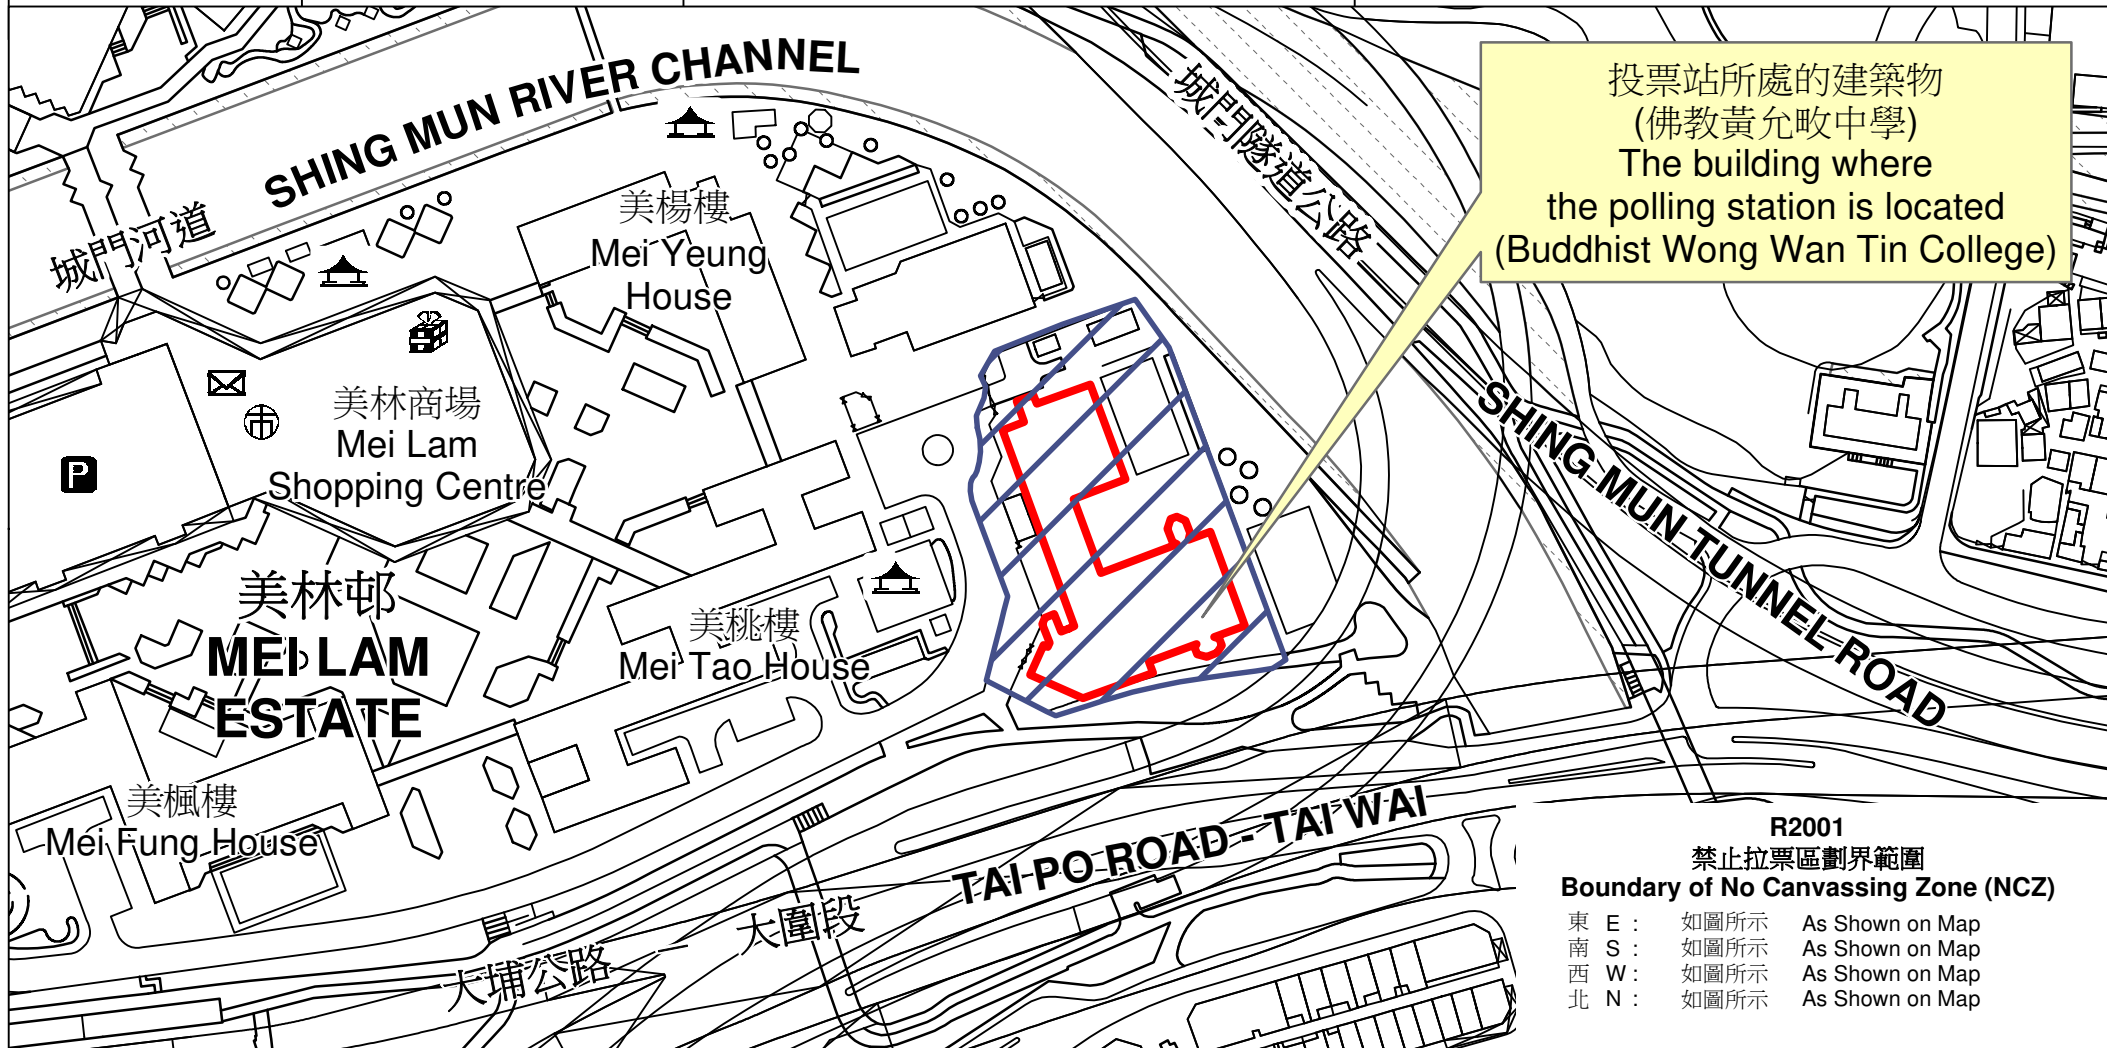

投票站位置圖和禁止拉票區 Polling Station - Location Plan & No Canvassing Zone

投票站編號 Polling Station Code	區議會名稱 Name of District Council	2023年區議會一般選舉區議會地方選區代號及名稱 Code & Name of District Council Geographical Constituency for 2023 District Council Ordinary Election	名稱及地址 Name & Address
R2001	沙田 SHA TIN	R1 沙田西 SHA TIN WEST	佛教黃允畋中學 新界沙田大圍美林邨佛教黃允畋中學地下 Buddhist Wong Wan Tin College G/F, Buddhist Wong Wan Tin College, Mei Lam Estate, Tai Wai, Sha Tin, New Territories

投票站所處的建築物
(佛教黃允畋中學)
The building where
the polling station is located
(Buddhist Wong Wan Tin College)

R2001
禁止拉票區劃界範圍
Boundary of No Canvassing Zone (NCZ)

東 E :	如圖所示	As Shown on Map
南 S :	如圖所示	As Shown on Map
西 W :	如圖所示	As Shown on Map
北 N :	如圖所示	As Shown on Map

 禁止拉票區
No Canvassing Zone