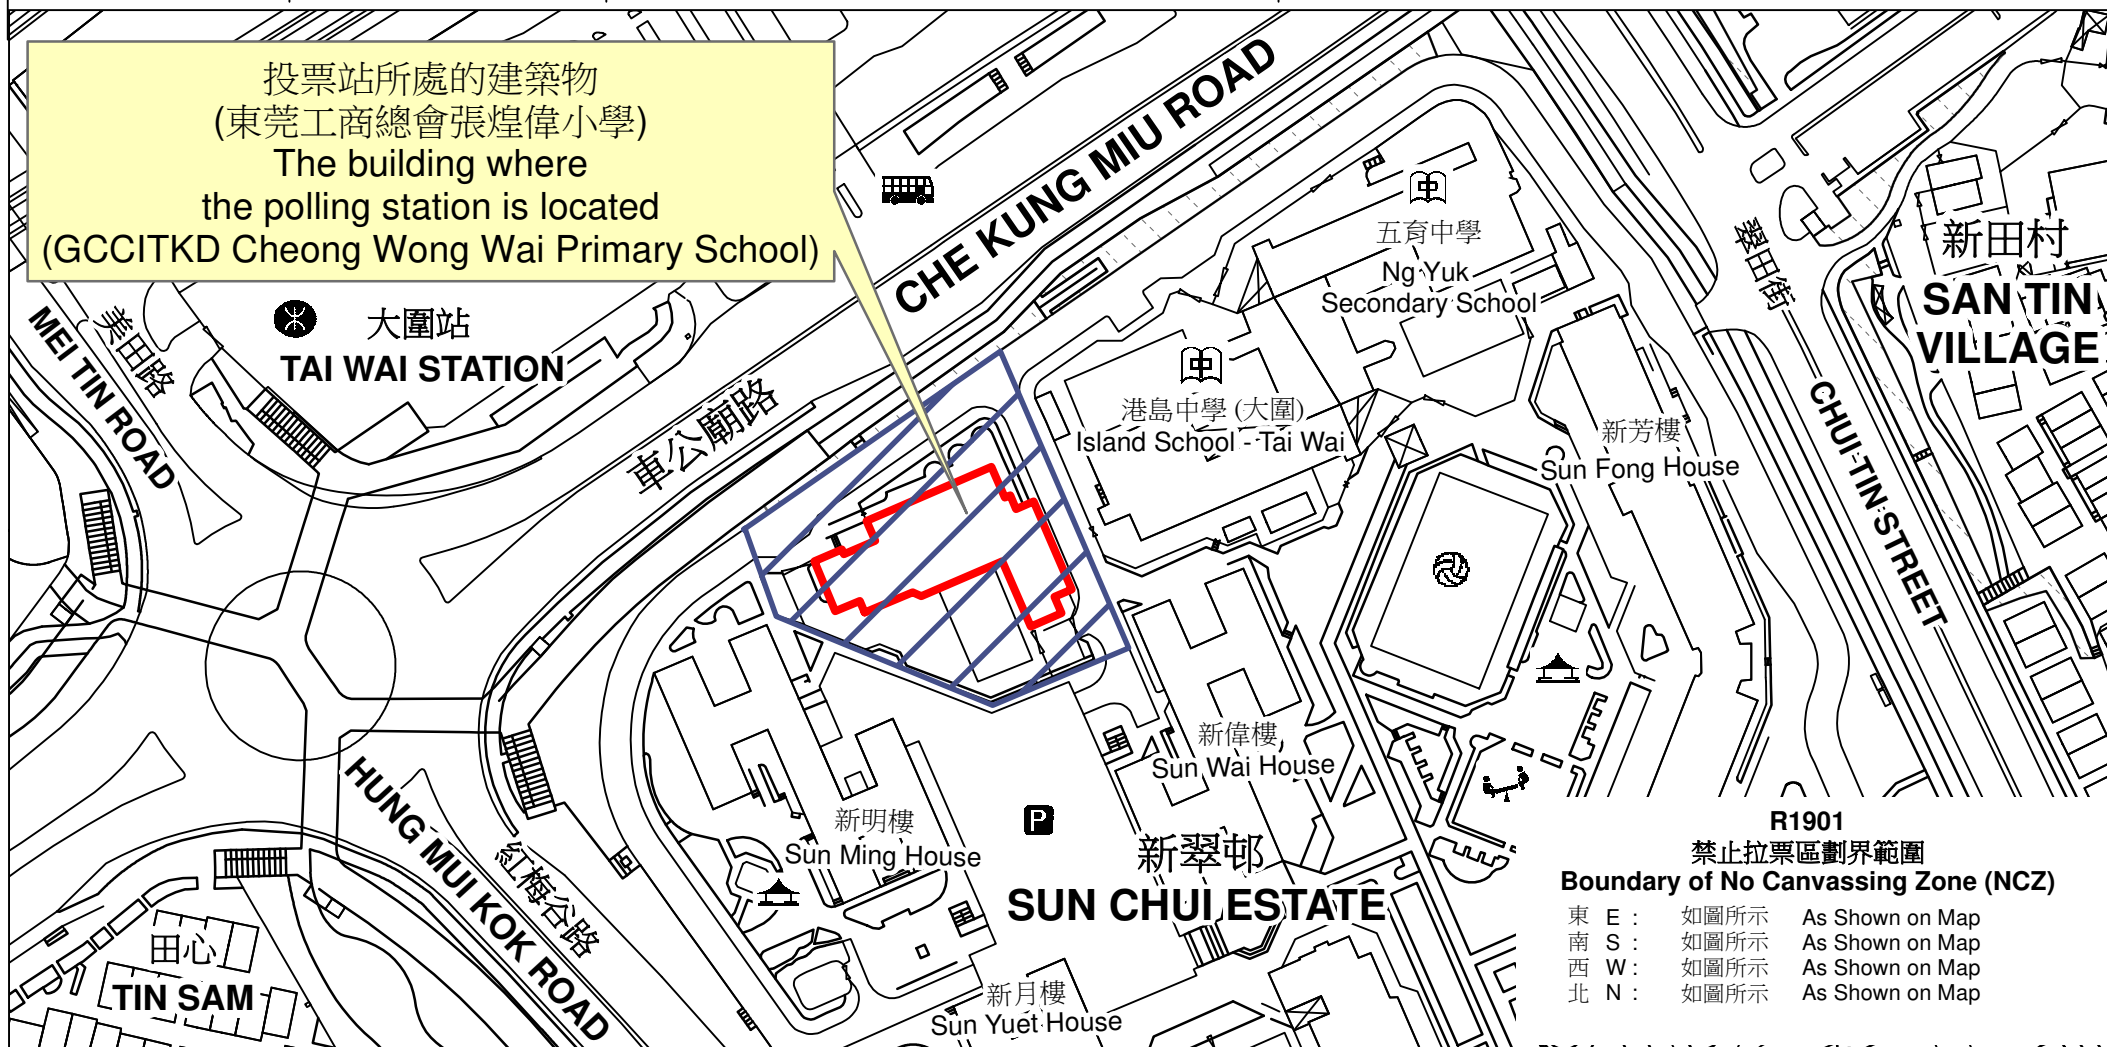

投票站位置圖和禁止拉票區 Polling Station - Location Plan & No Canvassing Zone

投票站編號 Polling Station Code	區議會名稱 Name of District Council	2023年區議會一般選舉區議會地方選區代號及名稱 Code & Name of District Council Geographical Constituency for 2023 District Council Ordinary Election	名稱及地址 Name & Address
R1901	沙田 SHA TIN	R3 沙田南 SHA TIN SOUTH	東莞工商總會張煌偉小學 新界沙田翠田街2號新翠邨東莞工商總會張煌偉小學地下 GCCITKD Cheong Wong Wai Primary School G/F, GCCITKD Cheong Wong Wai Primary School, Sun Chui Estate, 2 Chui Tin Street, Sha Tin, New Territories

投票站所處的建築物
(東莞工商總會張煌偉小學)
The building where
the polling station is located
(GCCITKD Cheong Wong Wai Primary School)

R1901
禁止拉票區劃界範圍
Boundary of No Canvassing Zone (NCZ)

東 E :	如圖所示	As Shown on Map
南 S :	如圖所示	As Shown on Map
西 W :	如圖所示	As Shown on Map
北 N :	如圖所示	As Shown on Map

 禁止拉票區
No Canvassing Zone