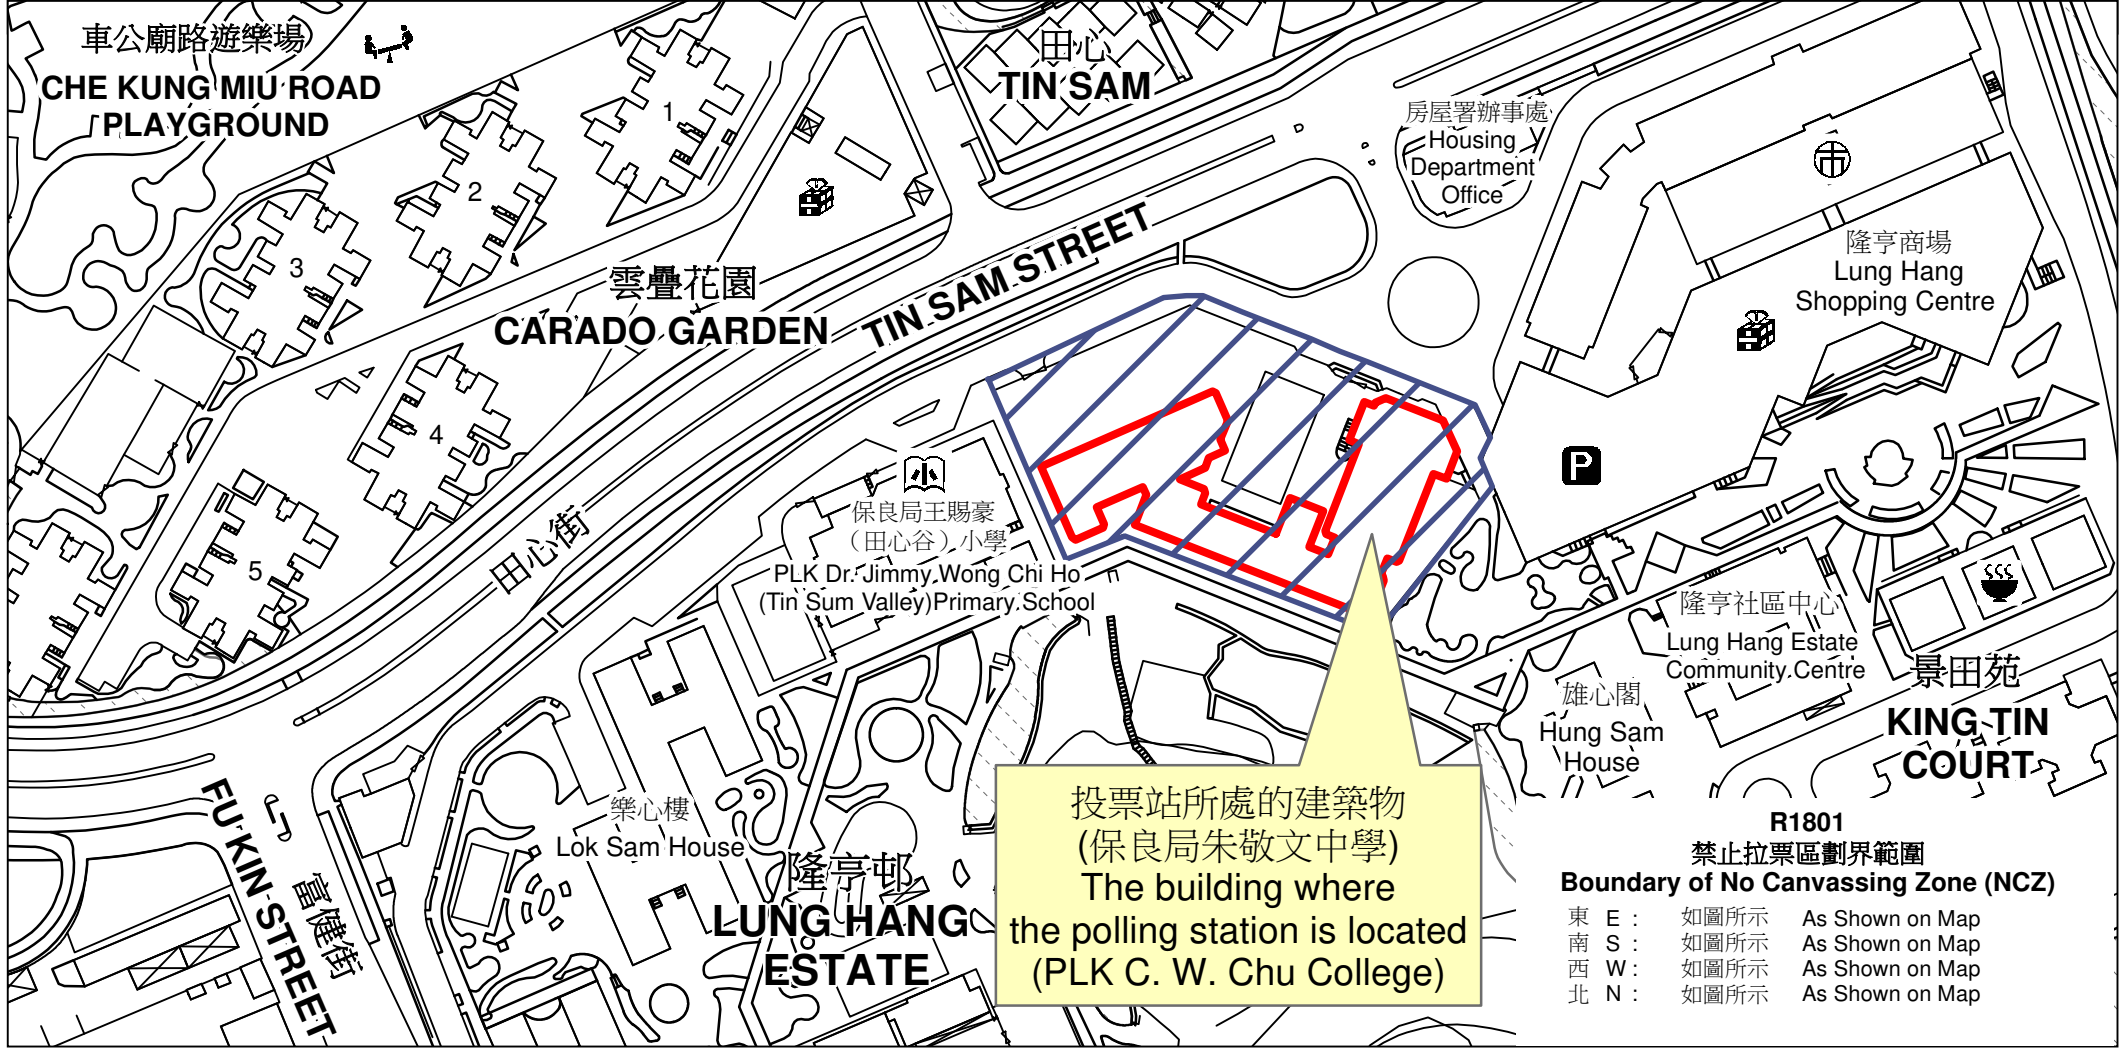

投票站位置圖和禁止拉票區 Polling Station - Location Plan & No Canvassing Zone

投票站編號 Polling Station Code	區議會名稱 Name of District Council	2023年區議會一般選舉區議會地方選區代號及名稱 Code & Name of District Council Geographical Constituency for 2023 District Council Ordinary Election	名稱及地址 Name & Address
R1801	沙田 SHA TIN	R3 沙田南 SHA TIN SOUTH	保良局朱敬文中學 新界沙田大圍隆亨邨保良局朱敬文中學地下 PLK C. W. Chu College G/F, PLK C. W. Chu College, Lung Hang Estate, Tai Wai, Sha Tin, New Territories

投票站所處的建築物
(保良局朱敬文中學)
The building where
the polling station is located
(PLK C. W. Chu College)

R1801
禁止拉票區劃界範圍
Boundary of No Canvassing Zone (NCZ)
東 E : 如圖所示 As Shown on Map
南 S : 如圖所示 As Shown on Map
西 W : 如圖所示 As Shown on Map
北 N : 如圖所示 As Shown on Map

 禁止拉票區
No Canvassing Zone