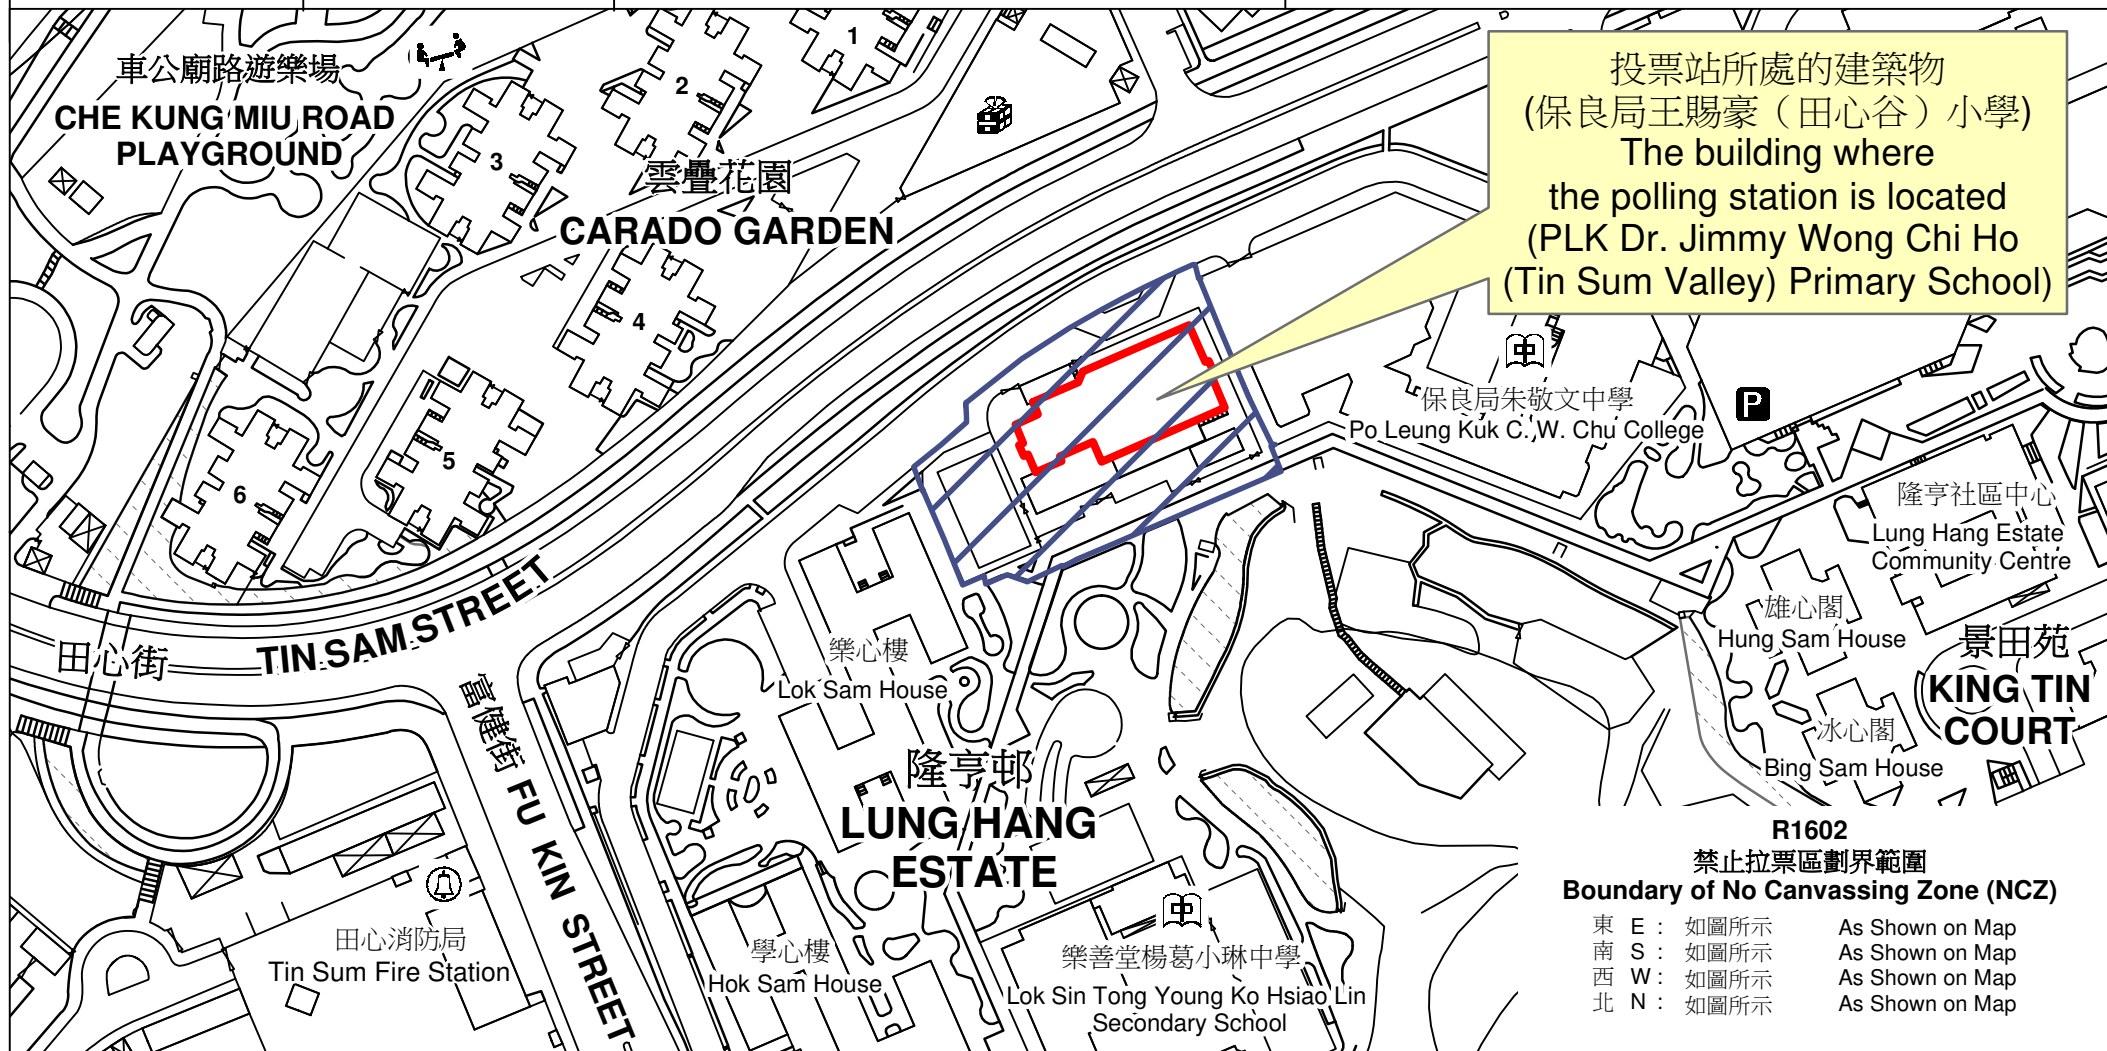

投票站位置圖和禁止拉票區 Polling Station - Location Plan & No Canvassing Zone

投票站編號 Polling Station Code	區議會名稱 Name of District Council	2023年區議會一般選舉區議會地方選區代號及名稱 Code & Name of District Council Geographical Constituency for 2023 District Council Ordinary Election	名稱及地址 Name & Address
R1602	沙田 SHA TIN	R3 沙田南 SHA TIN SOUTH	保良局王賜豪（田心谷）小學 新界沙田隆亨邨保良局王賜豪（田心谷）小學地下 PLK Dr. Jimmy Wong Chi Ho (Tin Sum Valley) Primary School G/F, PLK Dr. Jimmy Wong Chi Ho (Tin Sum Valley) Primary School, Lung Hang Estate, Sha Tin, New Territories

投票站所處的建築物
(保良局王賜豪（田心谷）小學)
The building where
the polling station is located
(PLK Dr. Jimmy Wong Chi Ho
(Tin Sum Valley) Primary School)

R1602
禁止拉票區劃界範圍
Boundary of No Canvassing Zone (NCZ)

東 E	: 如圖所示	As Shown on Map
南 S	: 如圖所示	As Shown on Map
西 W	: 如圖所示	As Shown on Map
北 N	: 如圖所示	As Shown on Map

 禁止拉票區
No Canvassing Zone