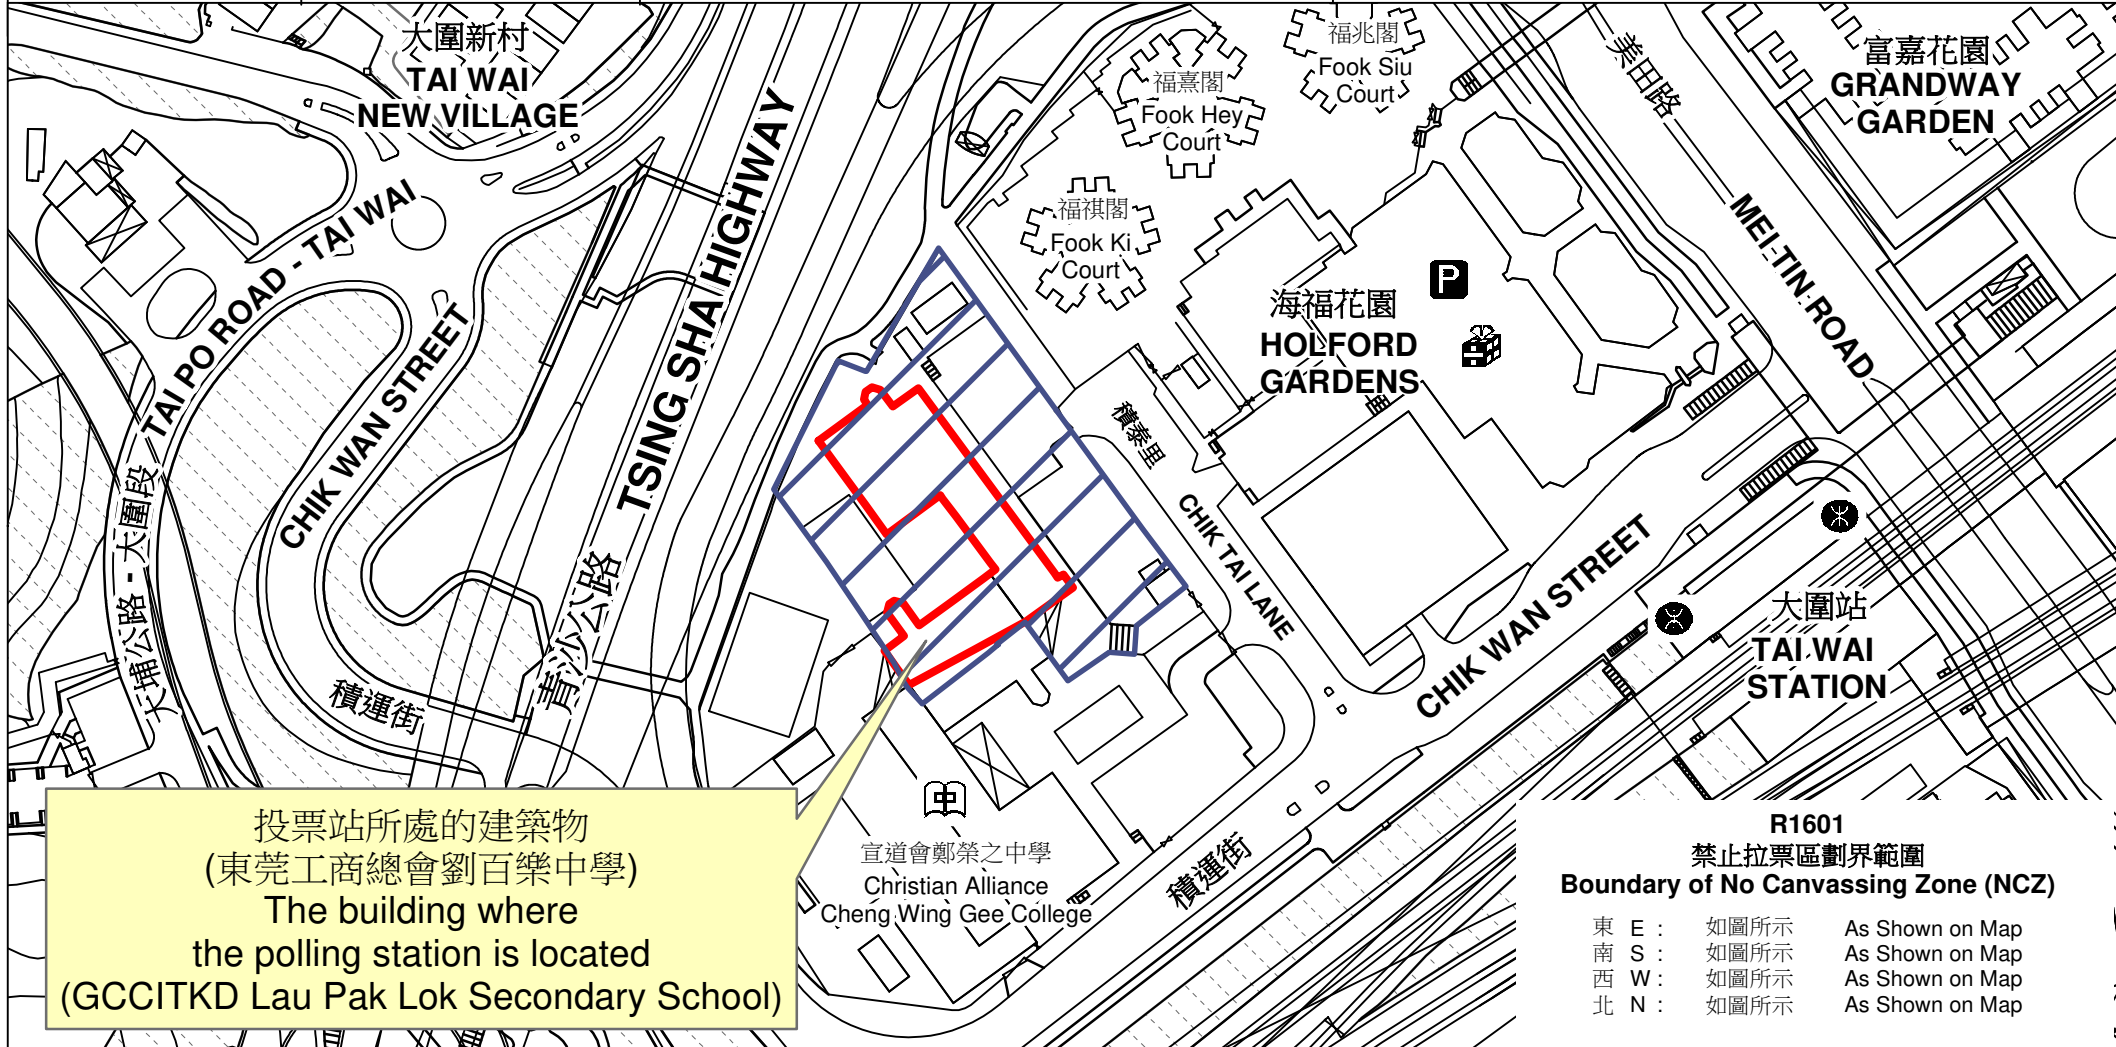

投票站位置圖和禁止拉票區 Polling Station - Location Plan & No Canvassing Zone

投票站編號 Polling Station Code	區議會名稱 Name of District Council	2023年區議會一般選舉區議會地方選區代號及名稱 Code & Name of District Council Geographical Constituency for 2023 District Council Ordinary Election	名稱及地址 Name & Address
R1601	沙田 SHA TIN	R3 沙田南 SHA TIN SOUTH	東莞工商總會劉百樂中學 新界沙田大圍積泰里1號地下 GCCITKD Lau Pak Lok Secondary School G/F, 1 Chik Tai Lane, Tai Wai, Sha Tin, New Territories

投票站所處的建築物
(東莞工商總會劉百樂中學)
The building where
the polling station is located
(GCCITKD Lau Pak Lok Secondary School)

R1601
禁止拉票區劃界範圍
Boundary of No Canvassing Zone (NCZ)

東 E :	如圖所示	As Shown on Map
南 S :	如圖所示	As Shown on Map
西 W :	如圖所示	As Shown on Map
北 N :	如圖所示	As Shown on Map

 禁止拉票區
No Canvassing Zone