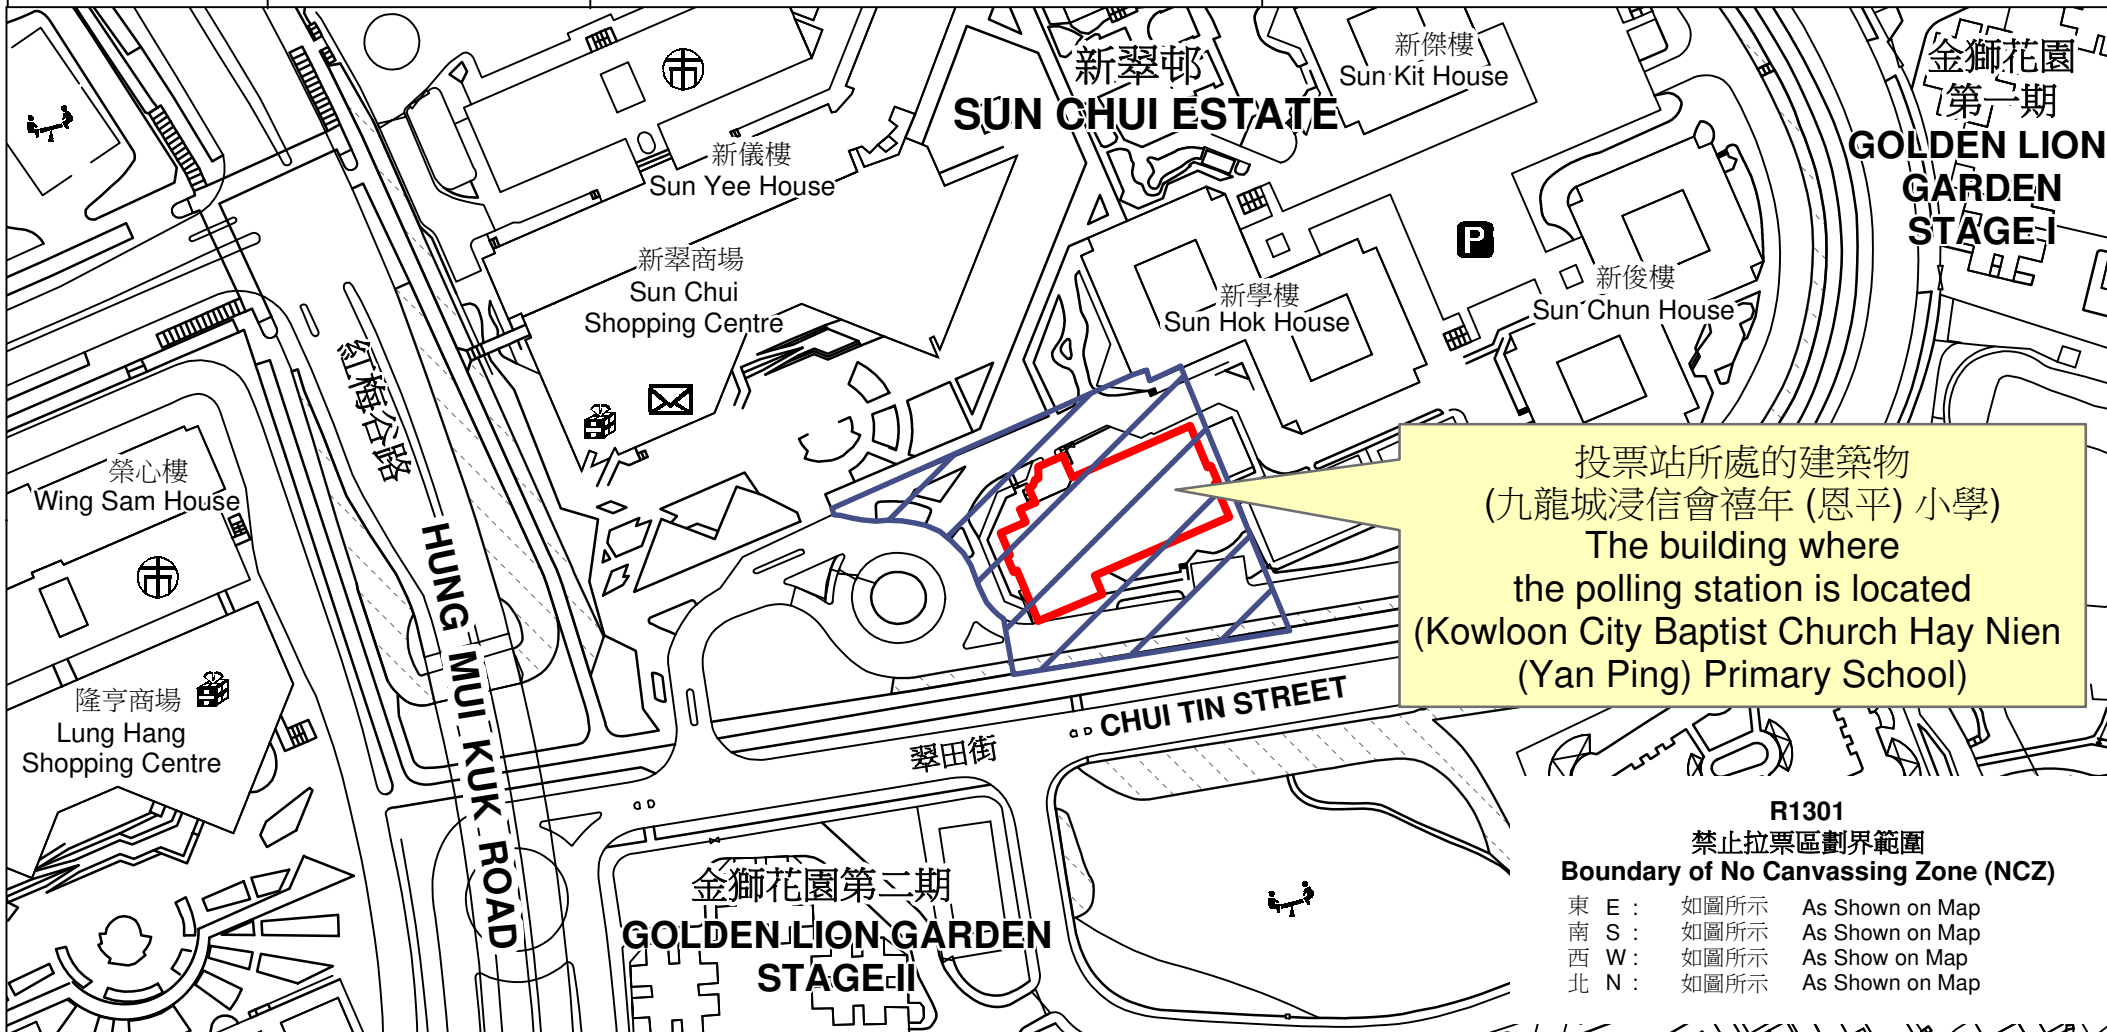

投票站位置圖和禁止拉票區 Polling Station - Location Plan & No Canvassing Zone

投票站編號 Polling Station Code	區議會名稱 Name of District Council	2023年區議會一般選舉區議會地方選區代號及名稱 Code & Name of District Council Geographical Constituency for 2023 District Council Ordinary Election	名稱及地址 Name & Address
R1301	沙田 SHA TIN	R3 沙田南 SHA TIN SOUTH	九龍城浸信會禧年(恩平)小學 新界沙田大圍新翠邨第2期校舍九龍城浸信會禧年(恩平)小學地下 Kowloon City Baptist Church Hay Nien (Yan Ping) Primary School G/F, Kowloon City Baptist Church Hay Nien (Yan Ping) Primary School, Phase 2, Sun Chui Estate, Tai Wai, Sha Tin, New Territories

**R1301
禁止拉票區劃界範圍
Boundary of No Canvassing Zone (NCZ)**

東 E :	如圖所示	As Shown on Map
南 S :	如圖所示	As Shown on Map
西 W :	如圖所示	As Show on Map
北 N :	如圖所示	As Shown on Map

 禁止拉票區
No Canvassing Zone