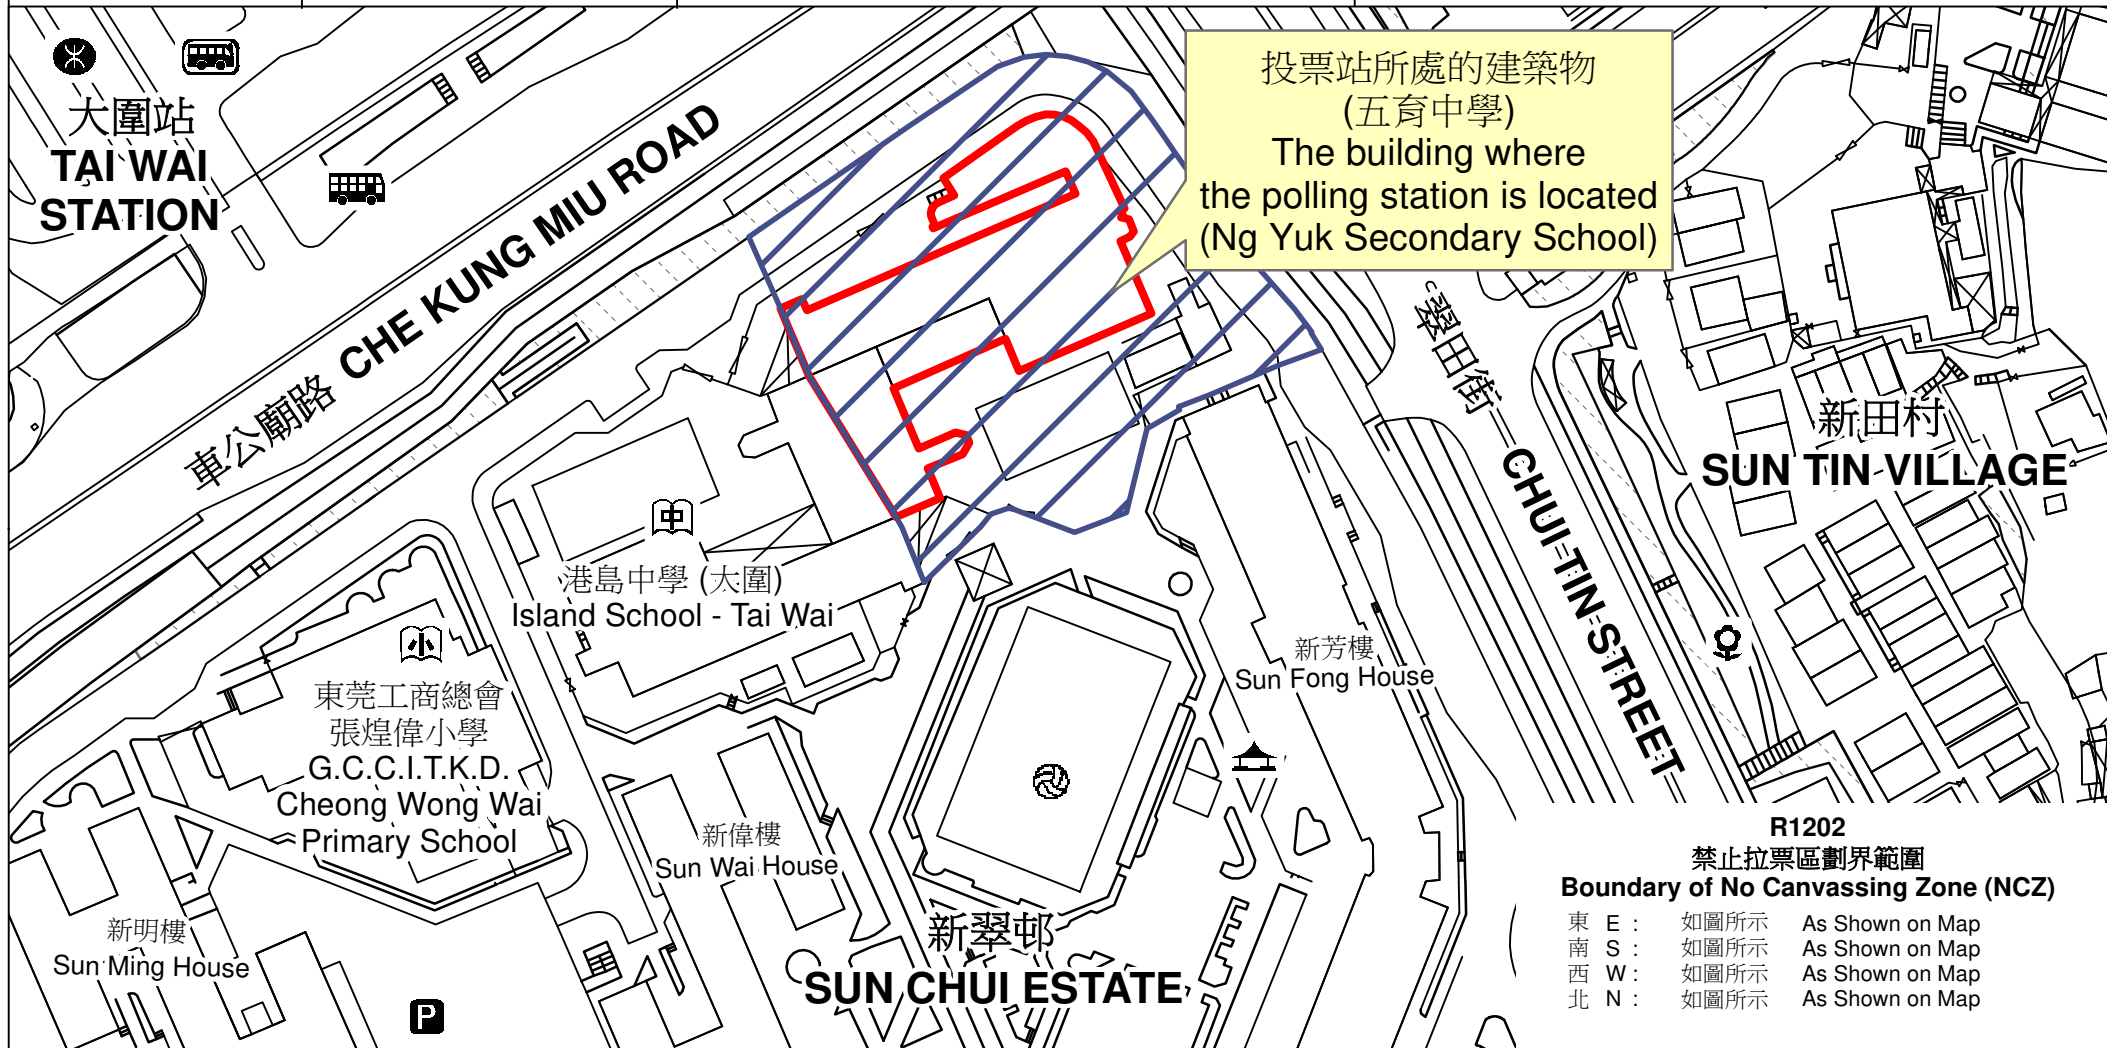

投票站位置圖和禁止拉票區 Polling Station - Location Plan & No Canvassing Zone

投票站編號 Polling Station Code	區議會名稱 Name of District Council	2023年區議會一般選舉區議會地方選區代號及名稱 Code & Name of District Council Geographical Constituency for 2023 District Council Ordinary Election	名稱及地址 Name & Address
R1202	沙田 SHA TIN	R3 沙田南 SHA TIN SOUTH	五育中學 新界沙田大圍新翠邨五育中學地下 Ng Yuk Secondary School G/F, Ng Yuk Secondary School, Sun Chui Estate, Tai Wai, Sha Tin, New Territories

 禁止拉票區
No Canvassing Zone