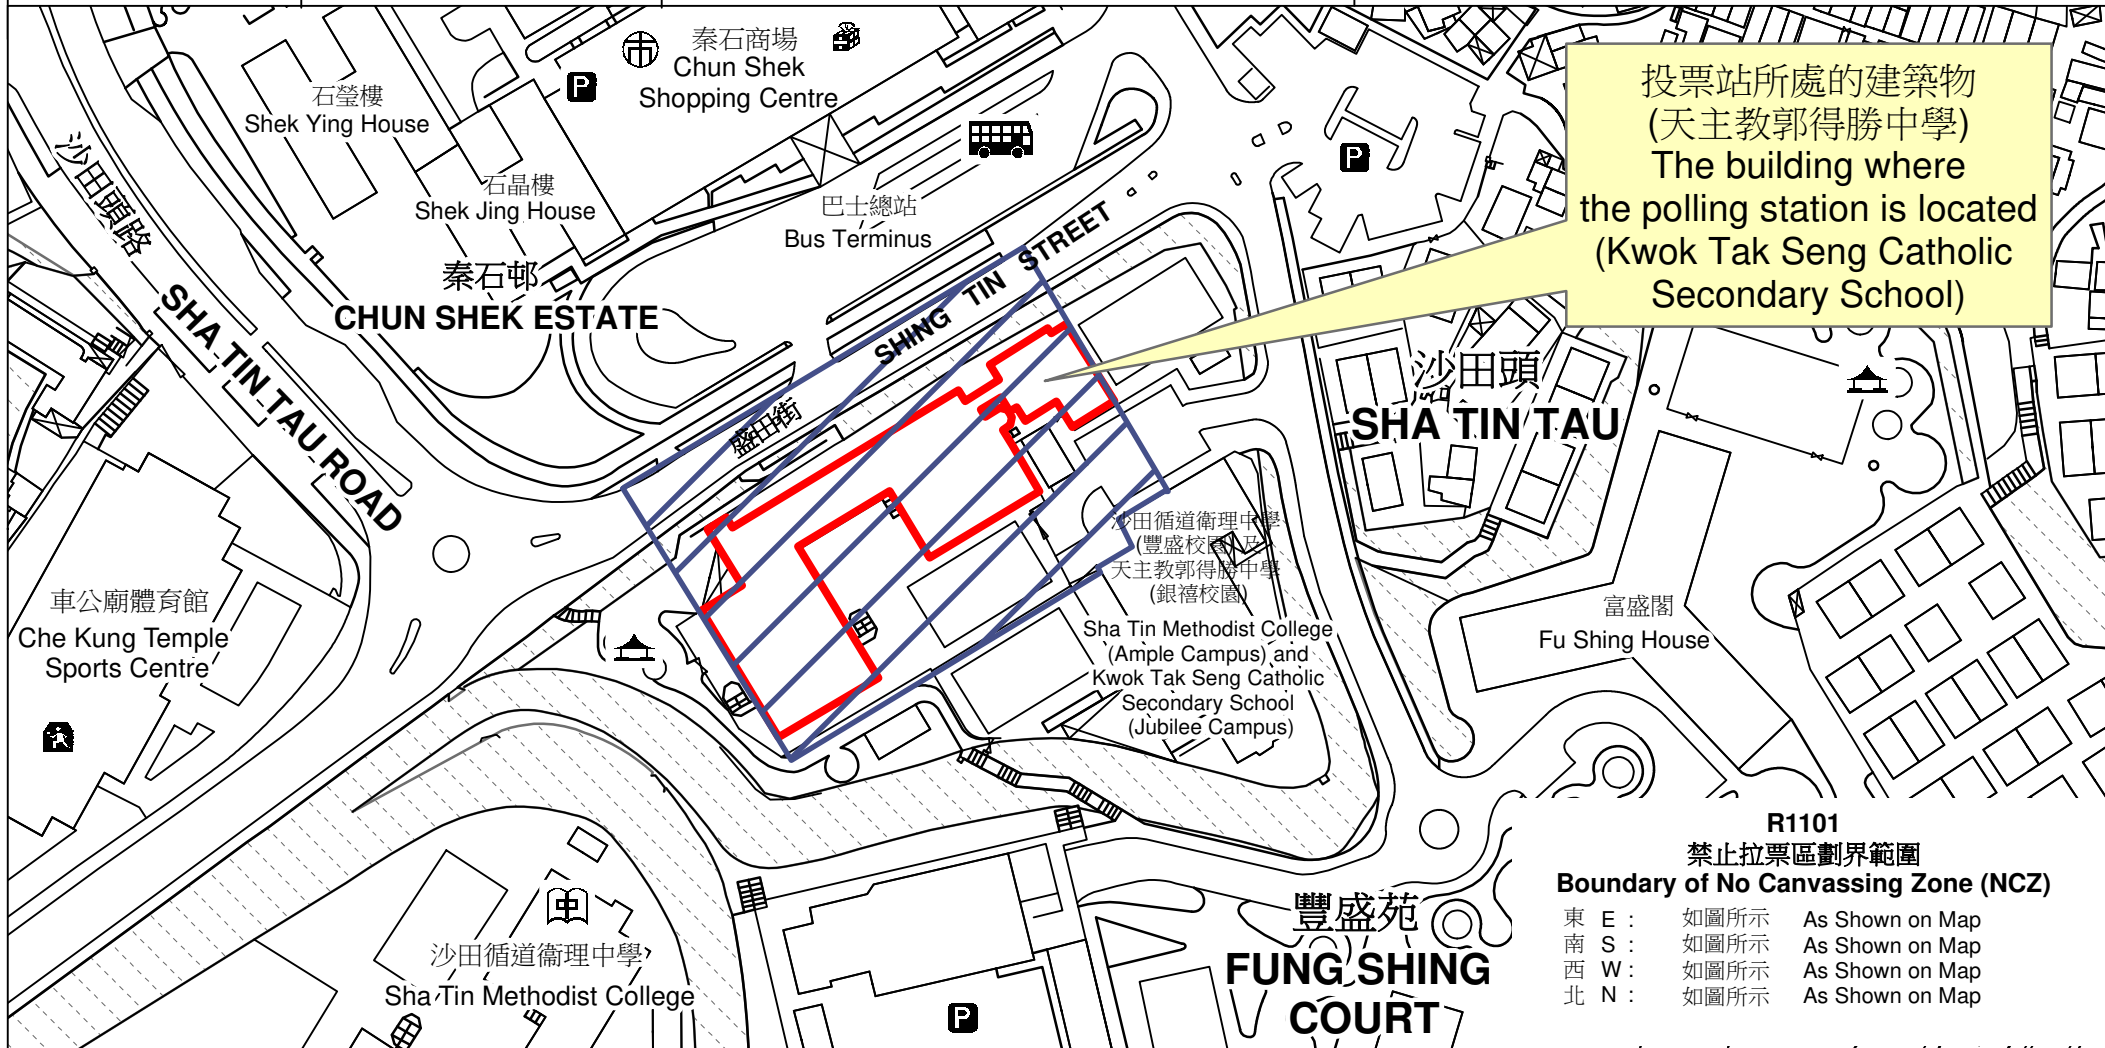

投票站位置圖和禁止拉票區 Polling Station - Location Plan & No Canvassing Zone

投票站編號 Polling Station Code	區議會名稱 Name of District Council	2023年區議會一般選舉區議會地方選區代號及名稱 Code & Name of District Council Geographical Constituency for 2023 District Council Ordinary Election	名稱及地址 Name & Address
R1101	沙田 SHA TIN	R3 沙田南 SHA TIN SOUTH	天主教郭得勝中學 新界沙田秦石邨天主教郭得勝中學地下 Kwok Tak Seng Catholic Secondary School G/F, Kwok Tak Seng Catholic Secondary School, Chun Shek Estate, Sha Tin, New Territories

投票站所處的建築物
(天主教郭得勝中學)
The building where
the polling station is located
(Kwok Tak Seng Catholic
Secondary School)

R1101
禁止拉票區劃界範圍
Boundary of No Canvassing Zone (NCZ)

東 E :	如圖所示	As Shown on Map
南 S :	如圖所示	As Shown on Map
西 W :	如圖所示	As Shown on Map
北 N :	如圖所示	As Shown on Map

 禁止拉票區
No Canvassing Zone