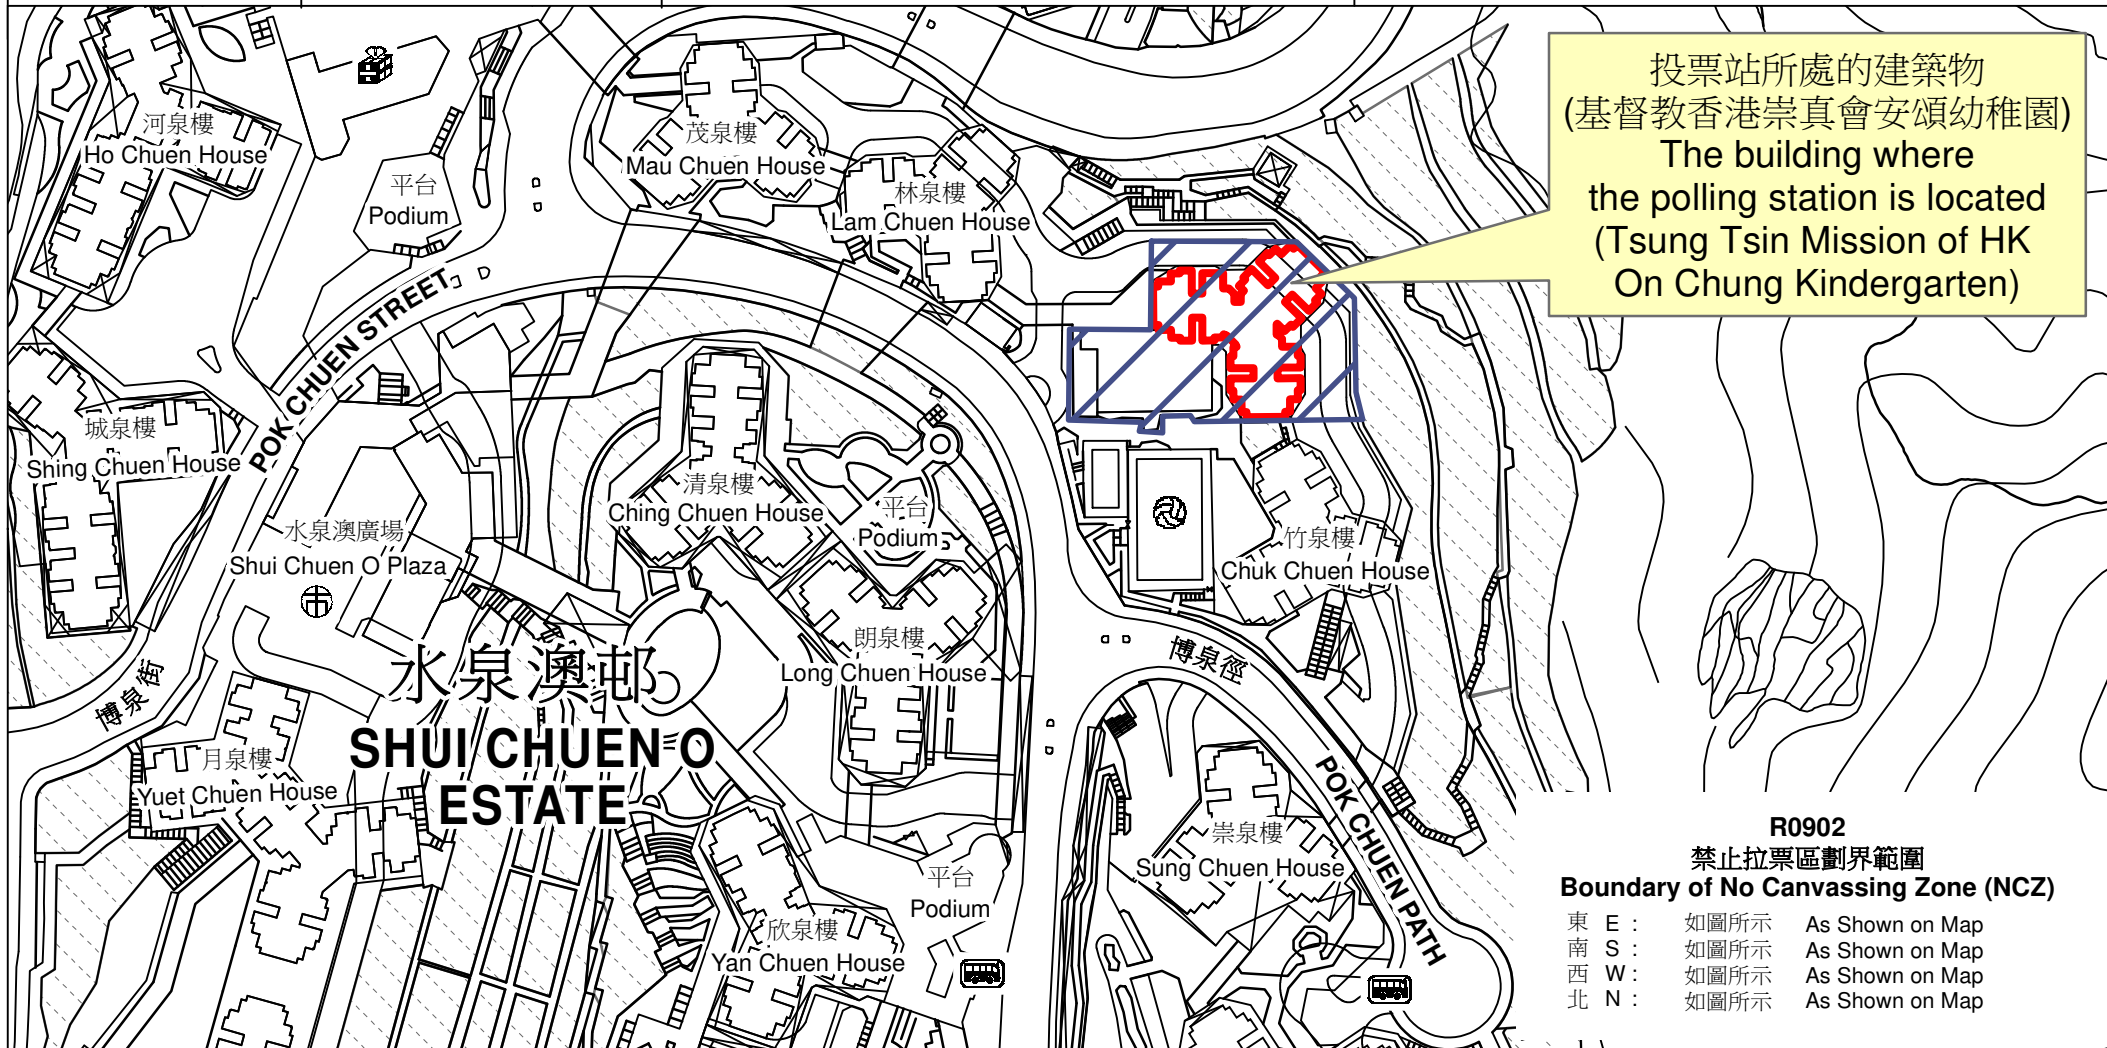

投票站位置圖和禁止拉票區 Polling Station - Location Plan & No Canvassing Zone

投票站編號 Polling Station Code	區議會名稱 Name of District Council	2023年區議會一般選舉區議會地方選區代號及名稱 Code & Name of District Council Geographical Constituency for 2023 District Council Ordinary Election	名稱及地址 Name & Address
R0902	沙田 SHA TIN	R3 沙田南 SHA TIN SOUTH	基督教香港崇真會安頌幼稚園 新界沙田水泉澳邨修泉樓地下 Tsung Tsin Mission of HK On Chung Kindergarten G/F, Shou Chuen House, Shui Chuen O Estate, Sha Tin, New Territories

投票站所處的建築物
(基督教香港崇真會安頌幼稚園)
The building where
the polling station is located
(Tsung Tsin Mission of HK
On Chung Kindergarten)

R0902
禁止拉票區劃界範圍
Boundary of No Canvassing Zone (NCZ)

東 E :	如圖所示	As Shown on Map
南 S :	如圖所示	As Shown on Map
西 W :	如圖所示	As Shown on Map
北 N :	如圖所示	As Shown on Map

禁止拉票區
No Canvassing Zone