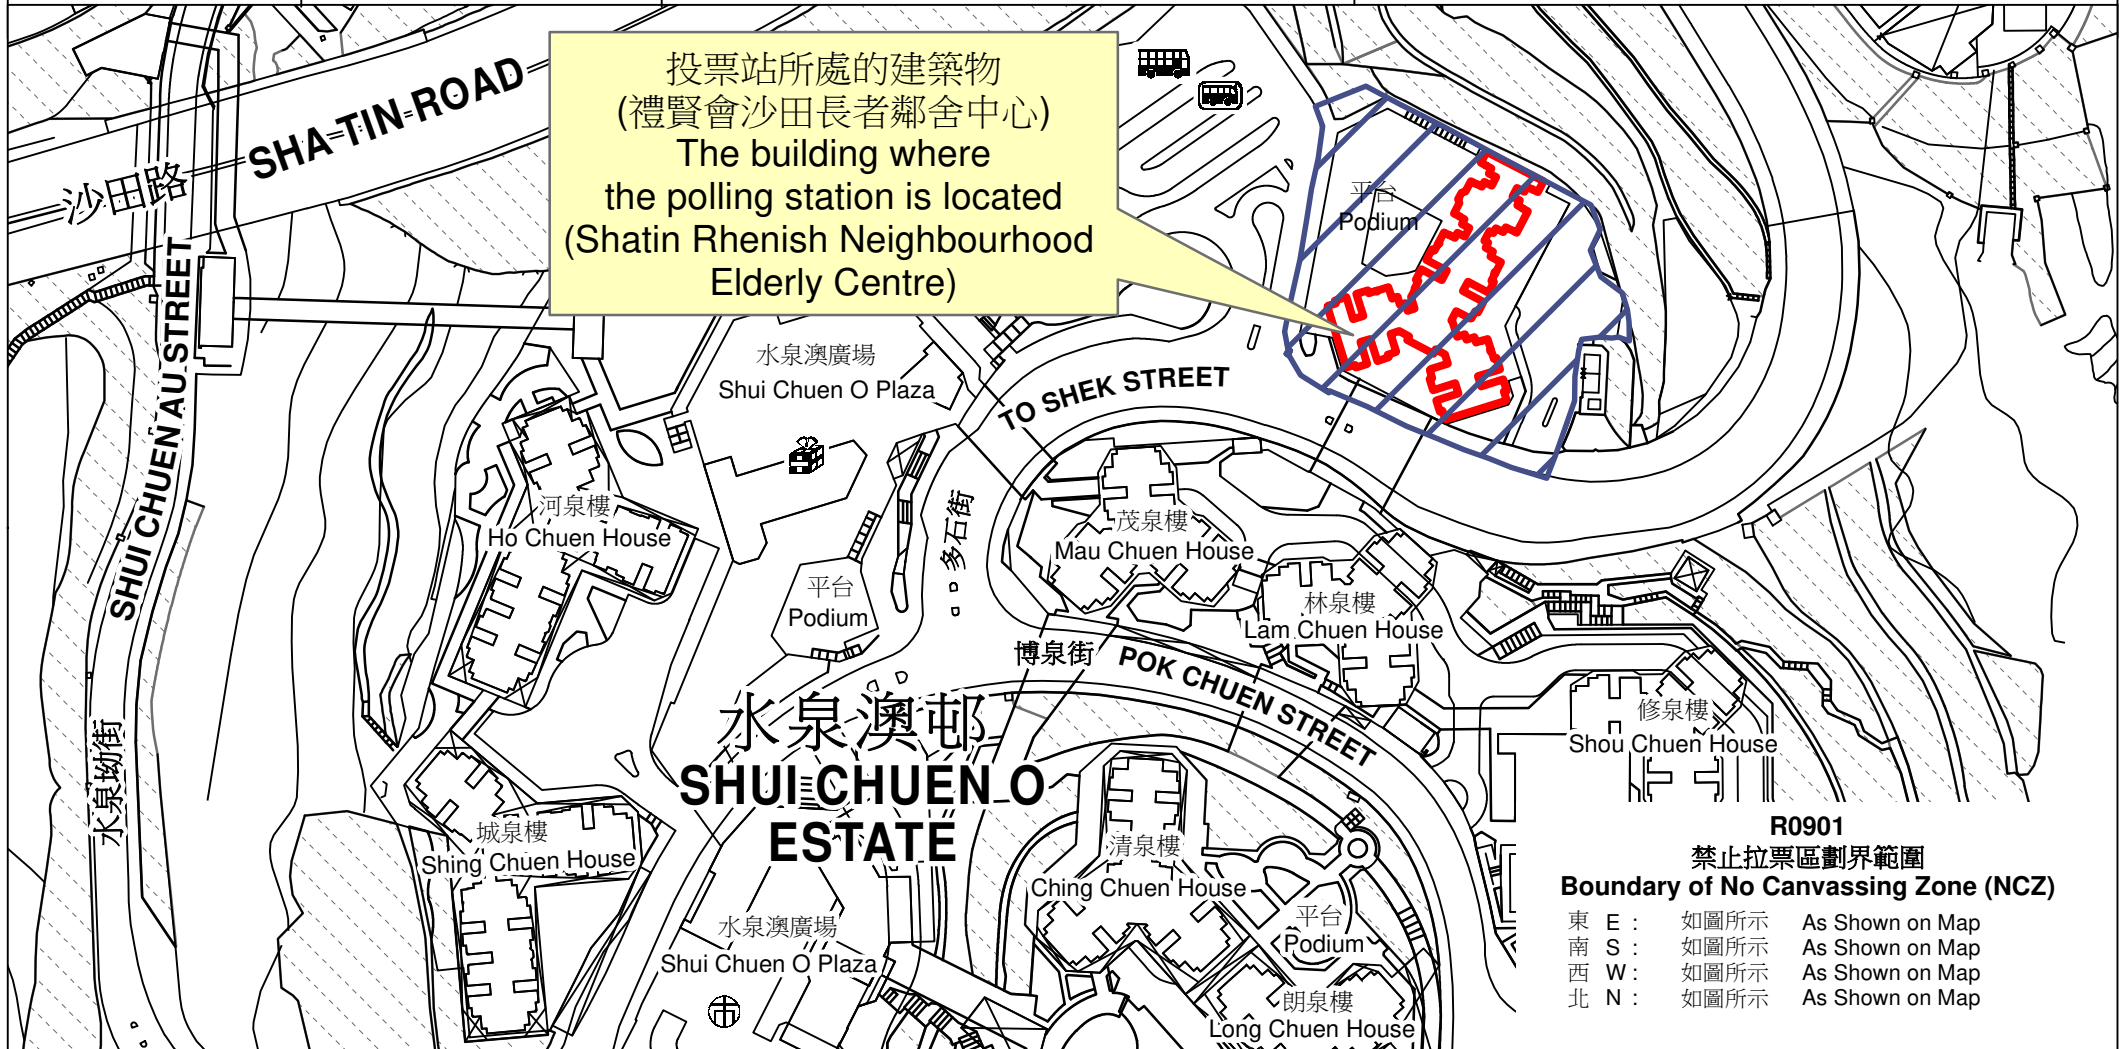

投票站位置圖和禁止拉票區 Polling Station - Location Plan & No Canvassing Zone

<p>投票站編號 Polling Station Code</p> <p><b>R0901</b></p>	<p>區議會名稱 Name of District Council</p> <p><b>沙田 SHA TIN</b></p>	<p>2023年區議會一般選舉區議會地方選區代號及名稱 Code &amp; Name of District Council Geographical Constituency for 2023 District Council Ordinary Election</p> <p><b>R3 沙田南 SHA TIN SOUTH</b></p>	<p>名稱及地址 Name &amp; Address</p> <p>禮賢會沙田長者鄰舍中心 新界沙田水泉澳邨明泉樓平台1室 <b>Shatin Rhenish Neighbourhood Elderly Centre Unit 1, Podium, Ming Chuen House (Block 3), Shui Chuen O Estate, Sha Tin, New Territories</b></p>
---	--	--	---

禁止拉票區  
No Canvassing Zone