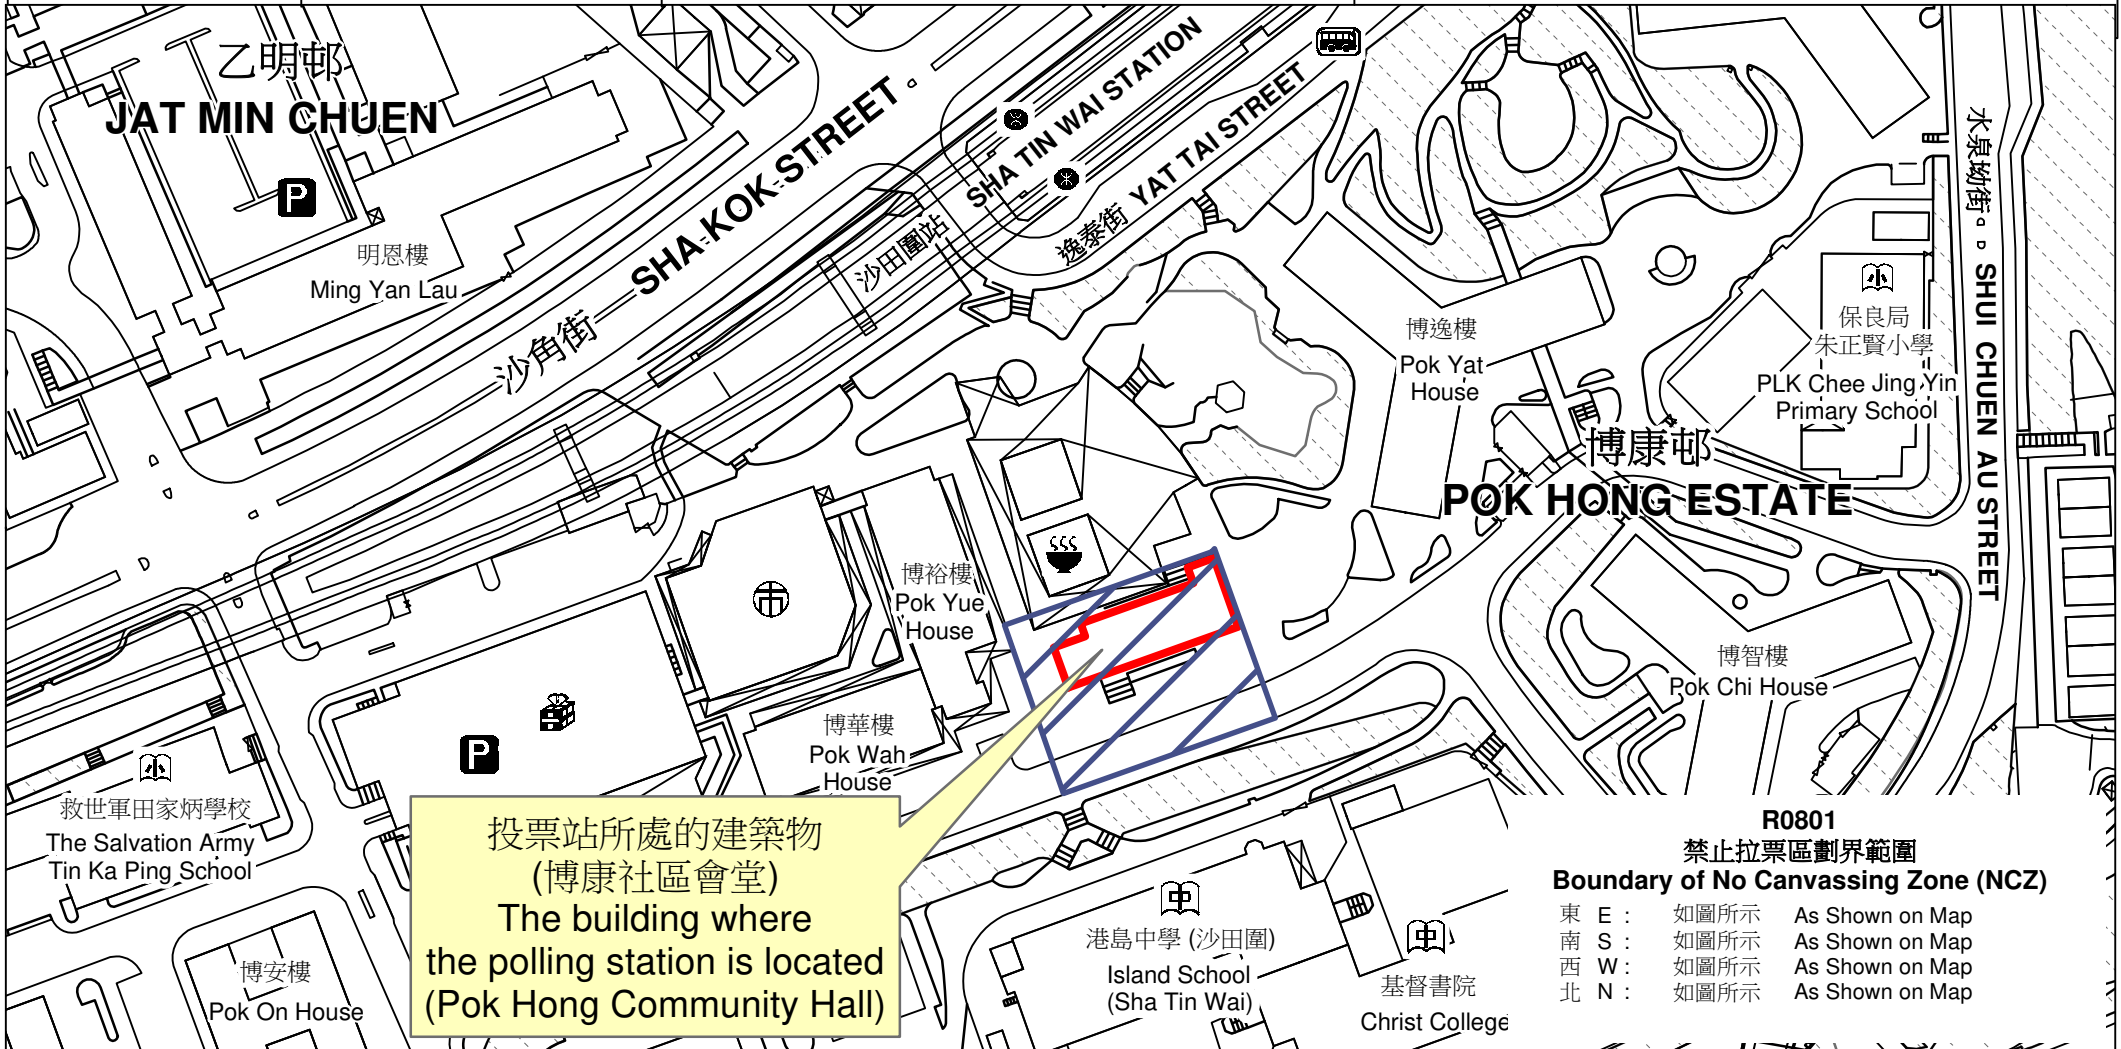

投票站位置圖和禁止拉票區 Polling Station - Location Plan & No Canvassing Zone

投票站編號 Polling Station Code	區議會名稱 Name of District Council	2023年區議會一般選舉區議會地方選區代號及名稱 Code & Name of District Council Geographical Constituency for 2023 District Council Ordinary Election	名稱及地址 Name & Address
R0801	沙田 SHA TIN	R2 沙田東 SHA TIN EAST	博康社區會堂 新界沙田博康邨博康社區會堂地下 Pok Hong Community Hall G/F, Pok Hong Community Hall, Pok Hong Estate, Sha Tin, New Territories

投票站所處的建築物
(博康社區會堂)
The building where
the polling station is located
(Pok Hong Community Hall)

R0801
禁止拉票區劃界範圍
Boundary of No Canvassing Zone (NCZ)
東 E : 如圖所示 As Shown on Map
南 S : 如圖所示 As Shown on Map
西 W : 如圖所示 As Shown on Map
北 N : 如圖所示 As Shown on Map

 禁止拉票區
No Canvassing Zone