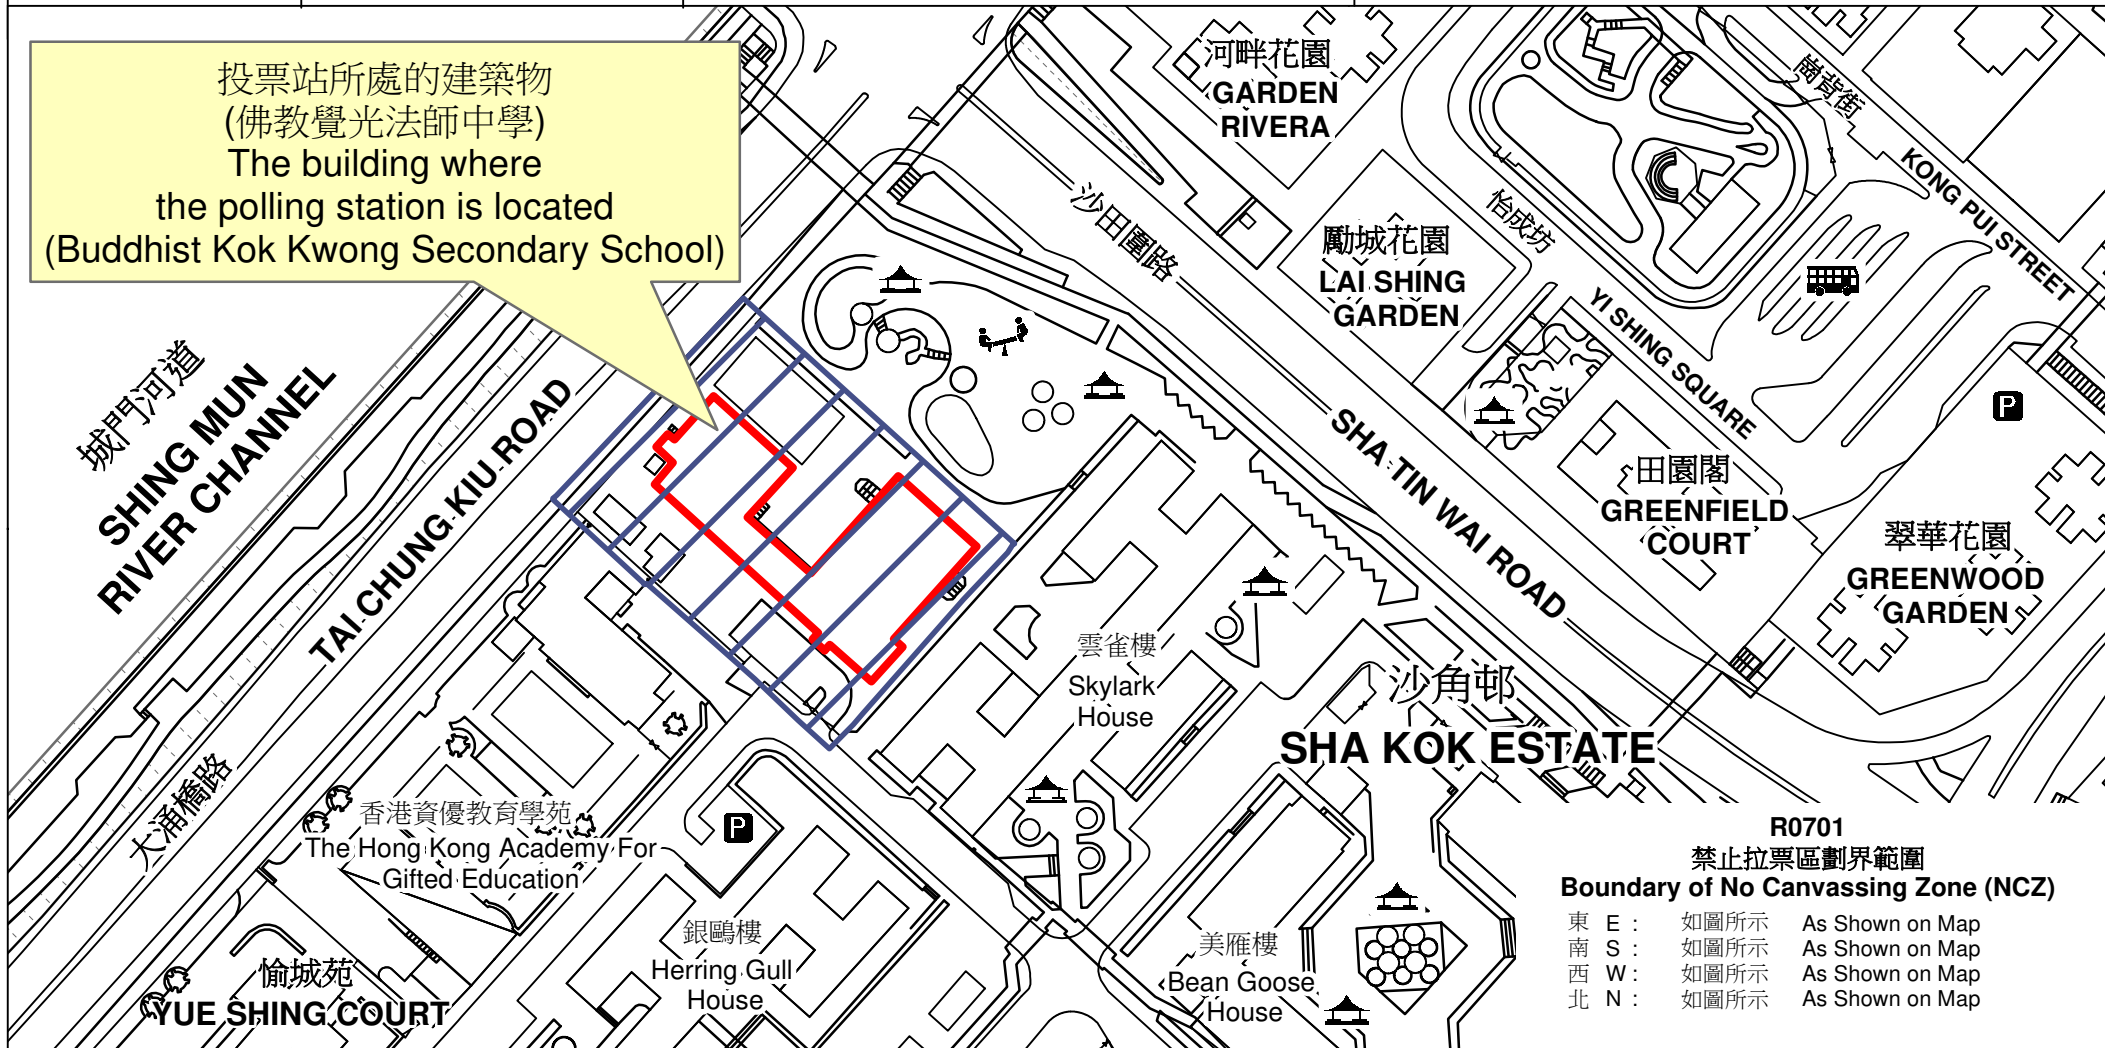

投票站位置圖和禁止拉票區 Polling Station - Location Plan & No Canvassing Zone

投票站編號 Polling Station Code	區議會名稱 Name of District Council	2023年區議會一般選舉區議會地方選區代號及名稱 Code & Name of District Council Geographical Constituency for 2023 District Council Ordinary Election	名稱及地址 Name & Address
R0701	沙田 SHA TIN	R3 沙田南 SHA TIN SOUTH	佛教覺光法師中學 新界沙田沙角邨佛教覺光法師中學地下 Buddhist Kok Kwong Secondary School G/F, Buddhist Kok Kwong Secondary School, Sha Kok Estate, Sha Tin, New Territories

投票站所處的建築物
(佛教覺光法師中學)
The building where
the polling station is located
(Buddhist Kok Kwong Secondary School)

R0701
禁止拉票區劃界範圍
Boundary of No Canvassing Zone (NCZ)

東 E :	如圖所示	As Shown on Map
南 S :	如圖所示	As Shown on Map
西 W :	如圖所示	As Shown on Map
北 N :	如圖所示	As Shown on Map

 禁止拉票區
No Canvassing Zone