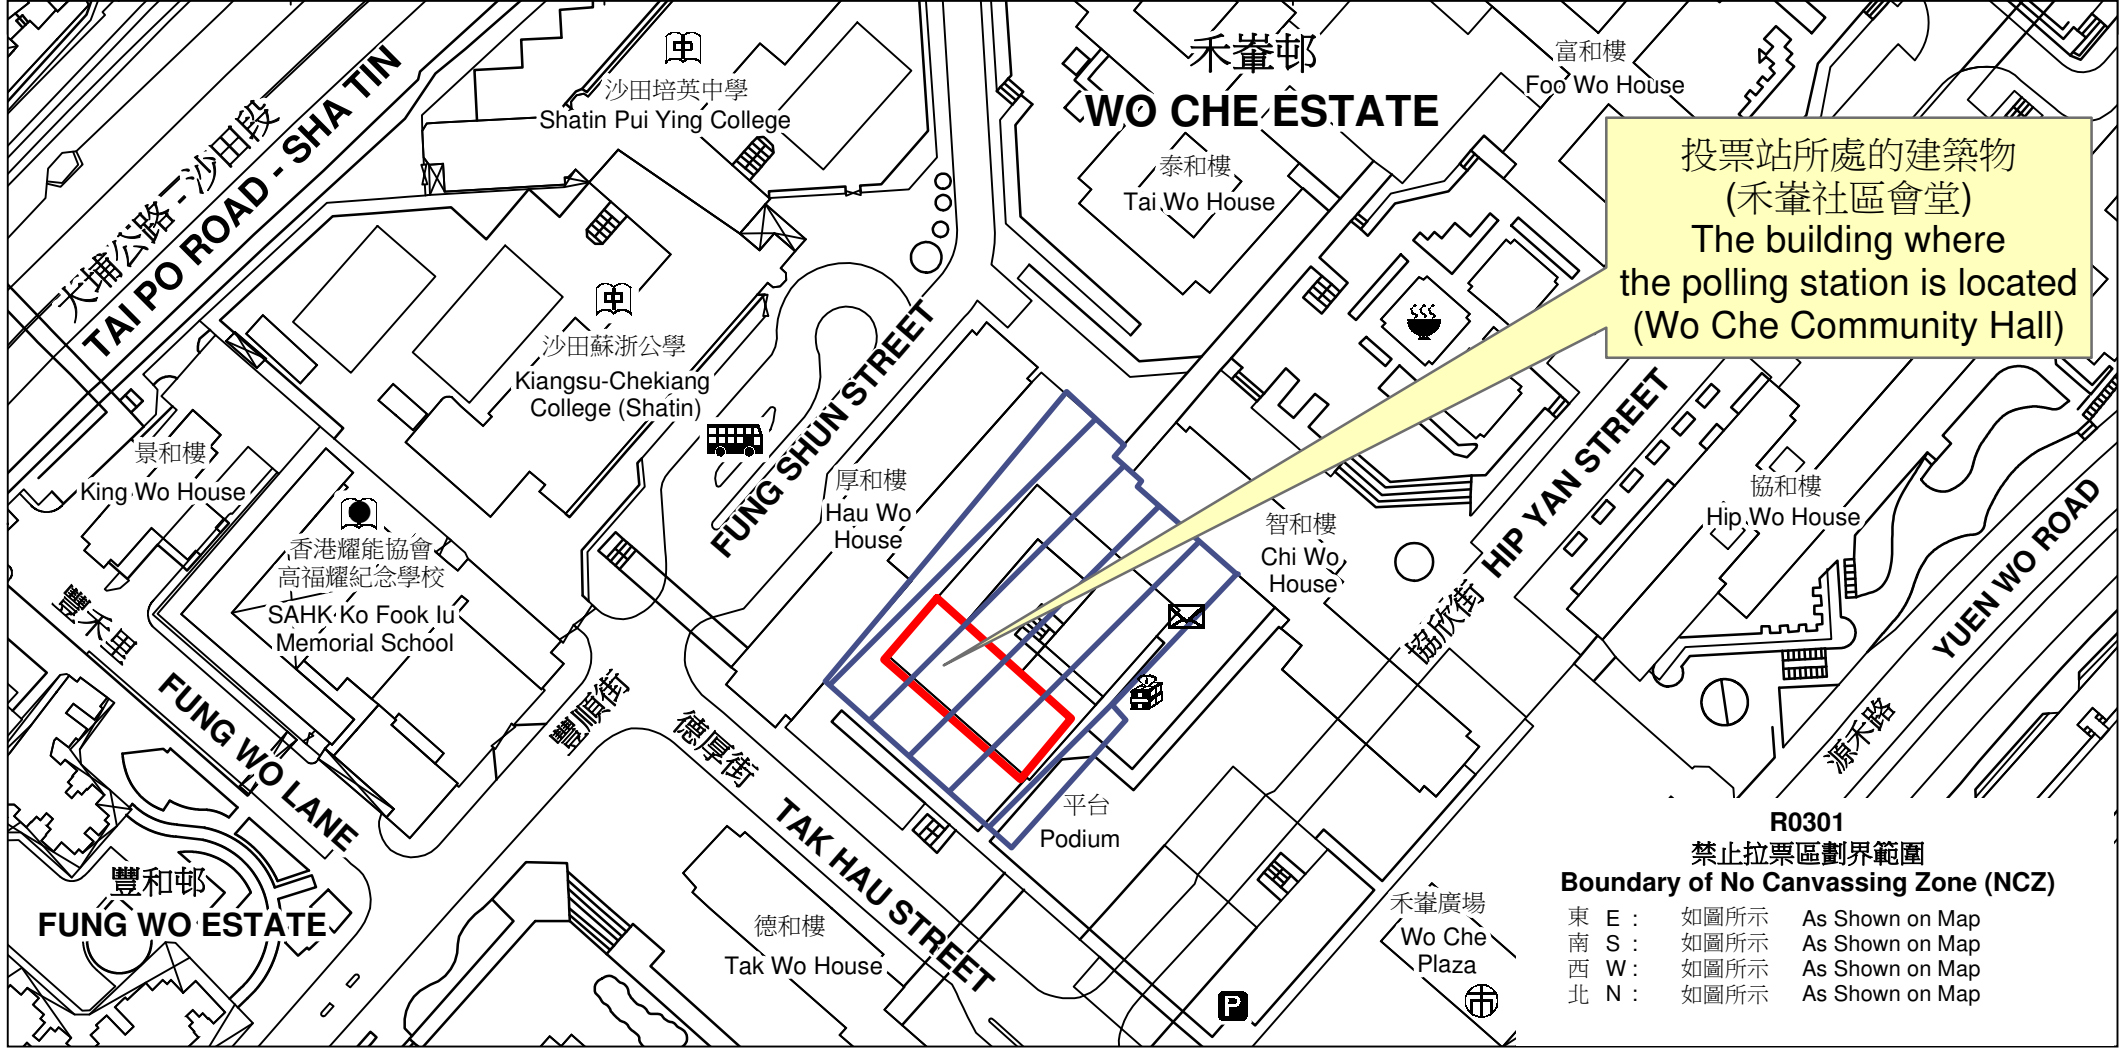

投票站位置圖和禁止拉票區 Polling Station - Location Plan & No Canvassing Zone

投票站編號 Polling Station Code	區議會名稱 Name of District Council	2023年區議會一般選舉區議會地方選區代號及名稱 Code & Name of District Council Geographical Constituency for 2023 District Council Ordinary Election	名稱及地址 Name & Address
R0301	沙田 SHA TIN	R1 沙田西 SHA TIN WEST	禾輦社區會堂 新界沙田禾輦邨禾輦商場平台 Wo Che Community Hall Podium Level, Wo Che Shopping Centre, Wo Che Estate, Sha Tin, New Territories

R0301
禁止拉票區劃界範圍
Boundary of No Canvassing Zone (NCZ)

東 E :	如圖所示	As Shown on Map
南 S :	如圖所示	As Shown on Map
西 W :	如圖所示	As Shown on Map
北 N :	如圖所示	As Shown on Map

 禁止拉票區
No Canvassing Zone