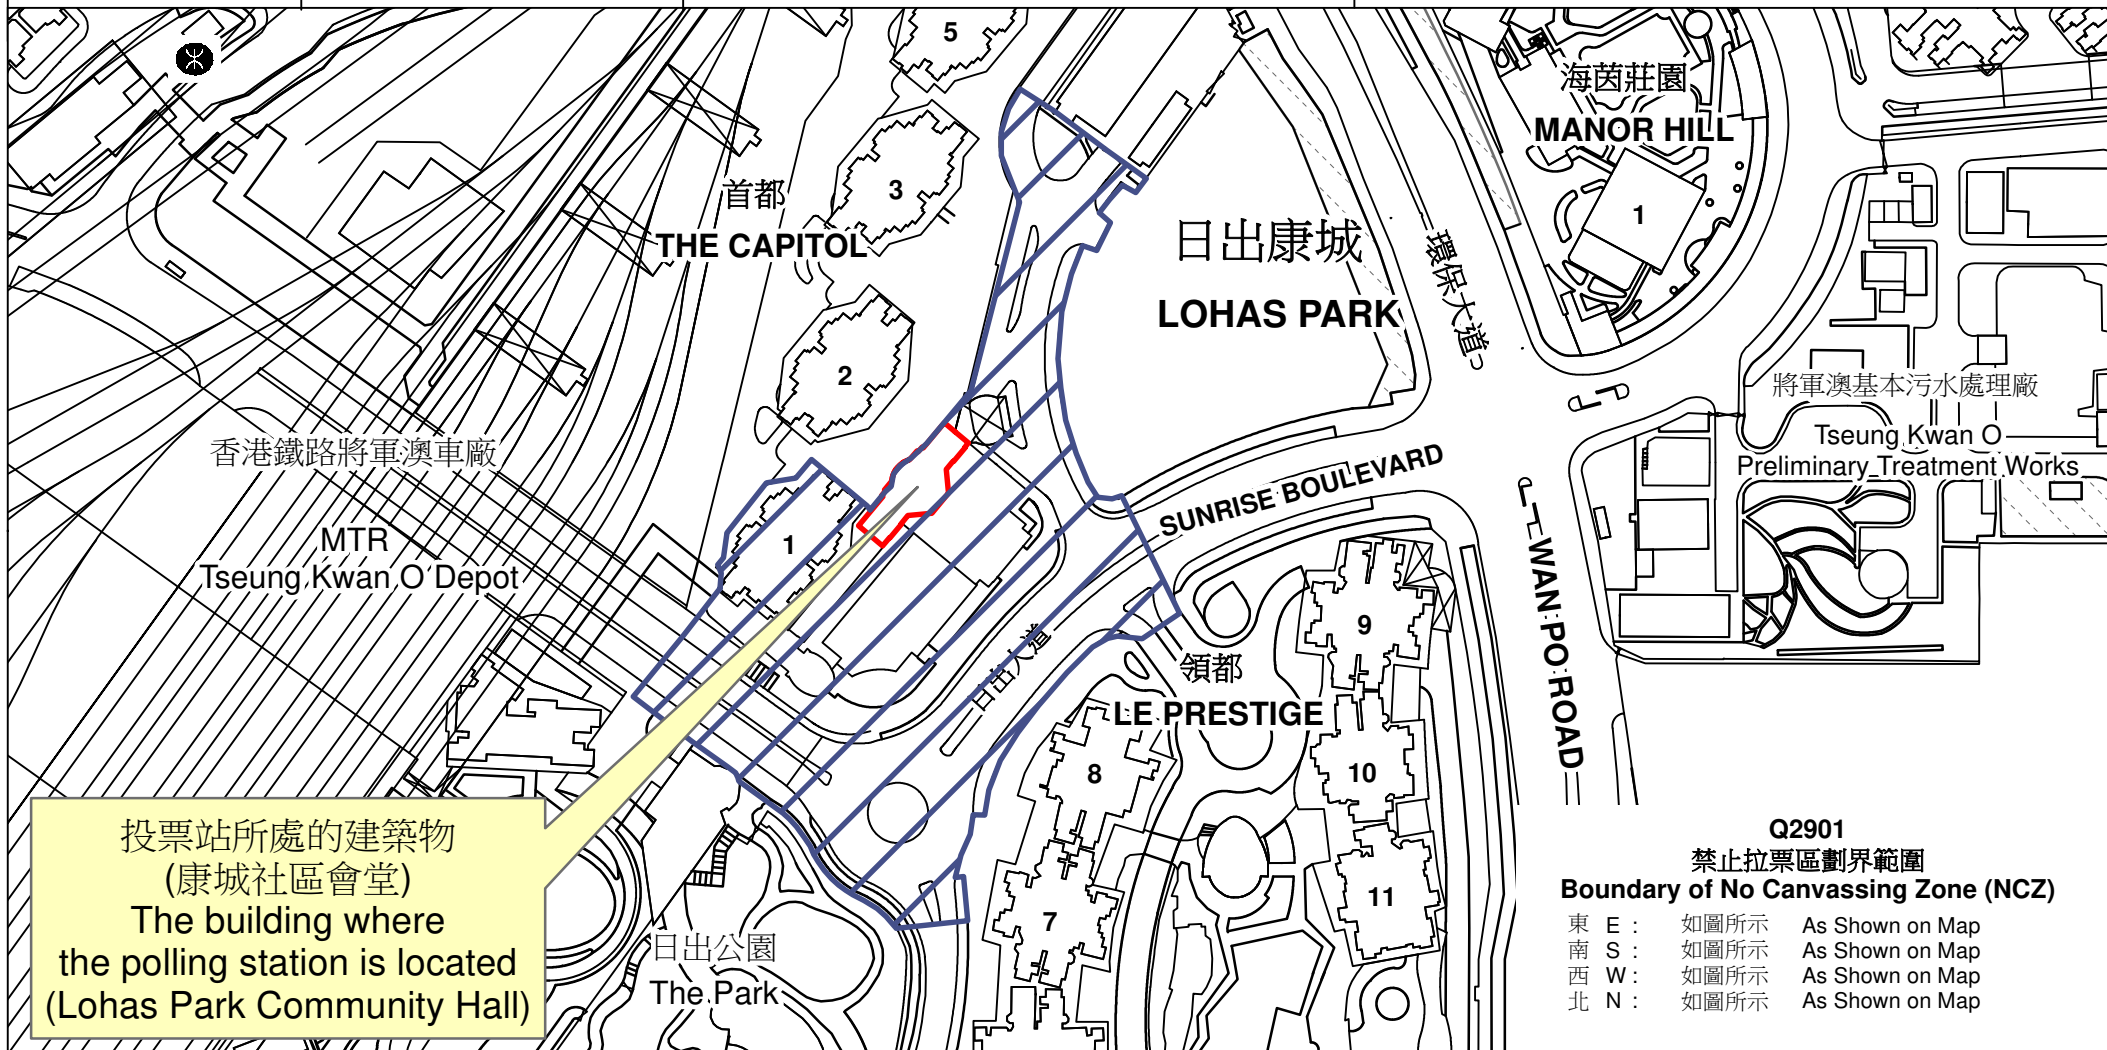

投票站位置圖和禁止拉票區 Polling Station - Location Plan & No Canvassing Zone

投票站編號 Polling Station Code	區議會名稱 Name of District Council	2023年區議會一般選舉區議會地方選區代號及名稱 Code & Name of District Council Geographical Constituency for 2023 District Council Ordinary Election	名稱及地址 Name & Address
Q2901	西貢 SAI KUNG	Q1 西貢及坑口 SAI KUNG AND HANG HAU	康城社區會堂 新界將軍澳日出康城首都康城社區會堂地下 Lohas Park Community Hall G/F, Lohas Park Community Hall, The Capitol, LOHAS Park, Tseung Kwan O, New Territories

投票站所處的建築物
(康城社區會堂)
The building where
the polling station is located
(Lohas Park Community Hall)

Q2901
禁止拉票區劃界範圍
Boundary of No Canvassing Zone (NCZ)

東 E :	如圖所示	As Shown on Map
南 S :	如圖所示	As Shown on Map
西 W :	如圖所示	As Shown on Map
北 N :	如圖所示	As Shown on Map

 禁止拉票區
No Canvassing Zone