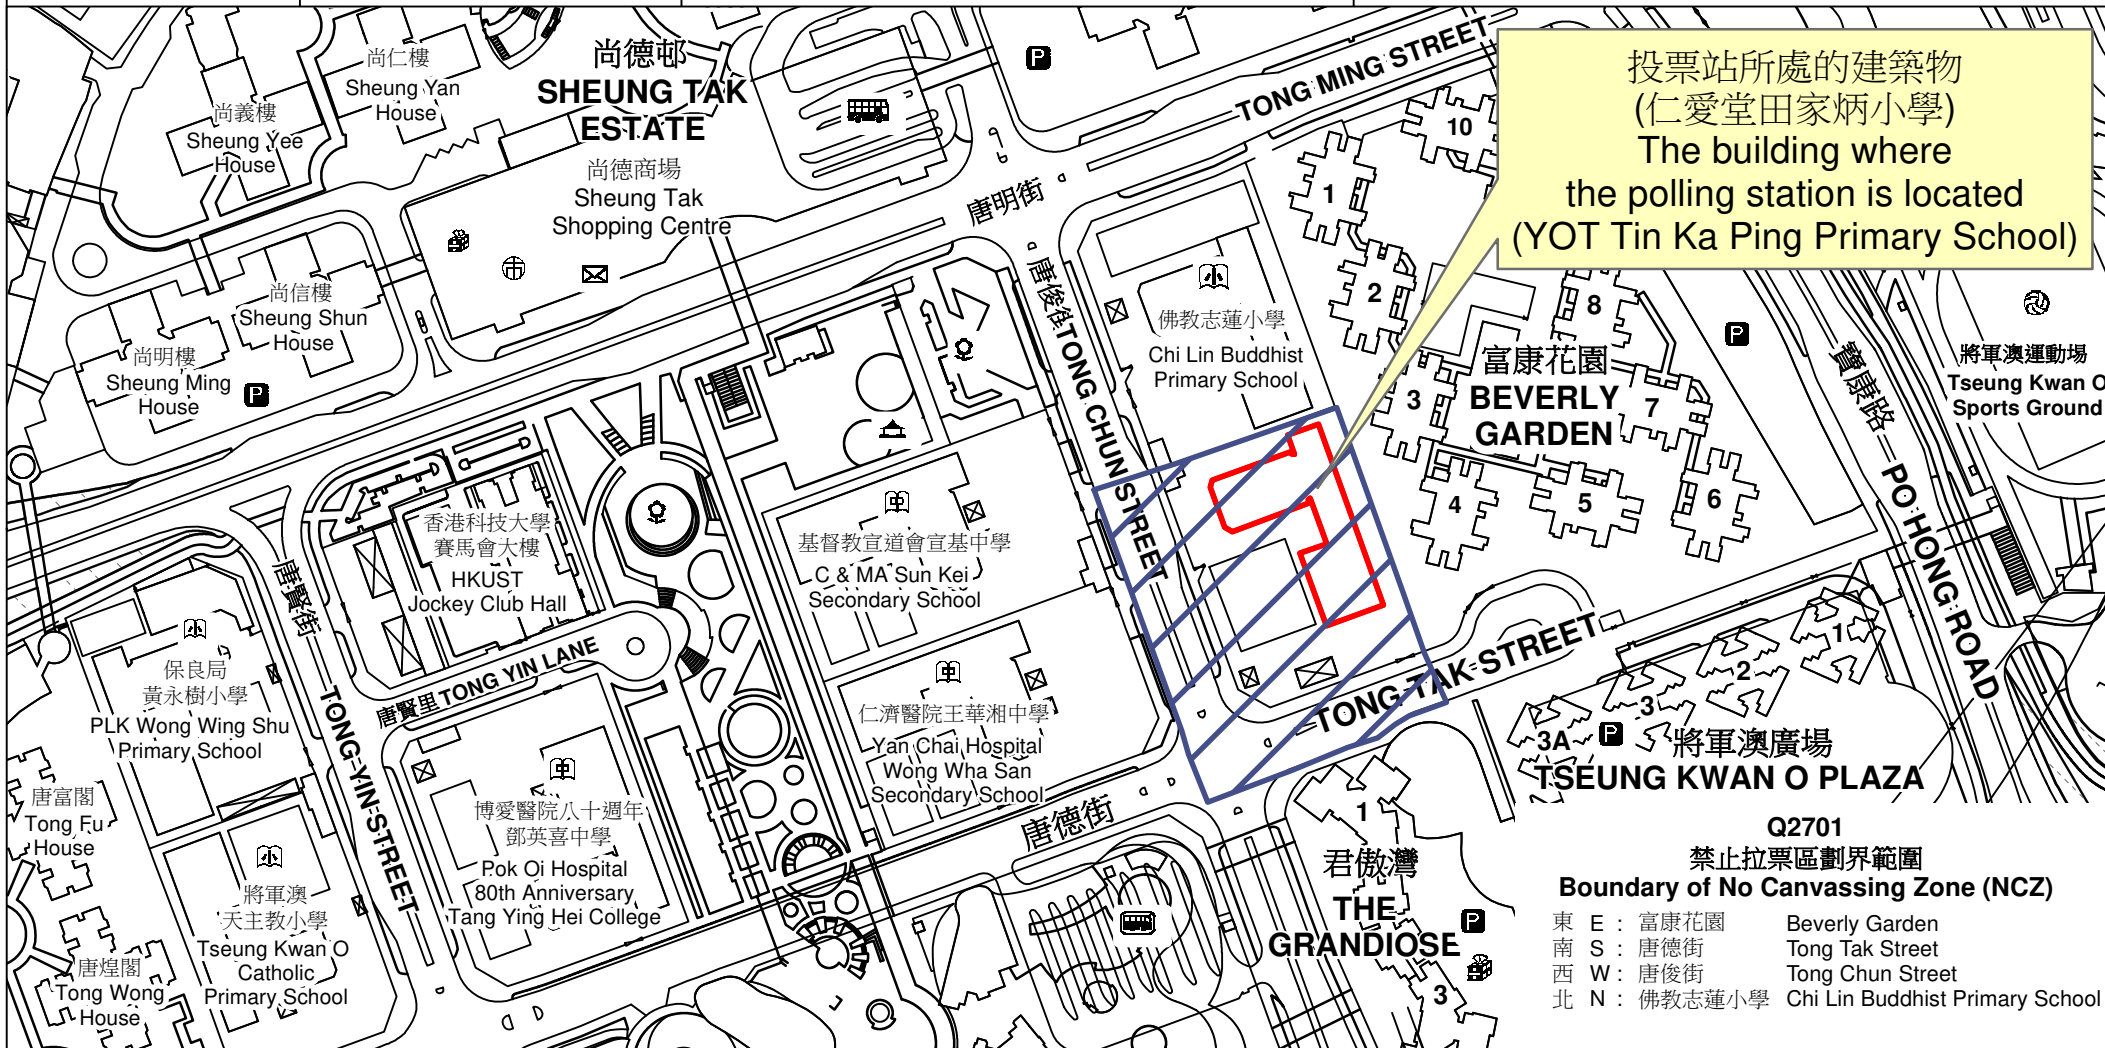

投票站位置圖和禁止拉票區 Polling Station - Location Plan & No Canvassing Zone

投票站編號 Polling Station Code	區議會名稱 Name of District Council	2023年區議會一般選舉區議會地方選區代號及名稱 Code & Name of District Council Geographical Constituency for 2023 District Council Ordinary Election	名稱及地址 Name & Address
Q2701	西貢 SAI KUNG	Q3 將軍澳北 TSEUNG KWAN O NORTH	仁愛堂田家炳小學 新界將軍澳唐俊街3號地下 YOT Tin Ka Ping Primary School G/F, 3 Tong Chun Street, Tseung Kwan O, New Territories

投票站所處的建築物
(仁愛堂田家炳小學)
The building where
the polling station is located
(YOT Tin Ka Ping Primary School)

Q2701
禁止拉票區劃界範圍
Boundary of No Canvassing Zone (NCZ)

- | | |
|--------------|---------------------------------|
| 東 E : 富康花園 | Beverly Garden |
| 南 S : 唐德街 | Tong Tak Street |
| 西 W : 唐俊街 | Tong Chun Street |
| 北 N : 佛教志蓮小學 | Chi Lin Buddhist Primary School |

 禁止拉票區
No Canvassing Zone