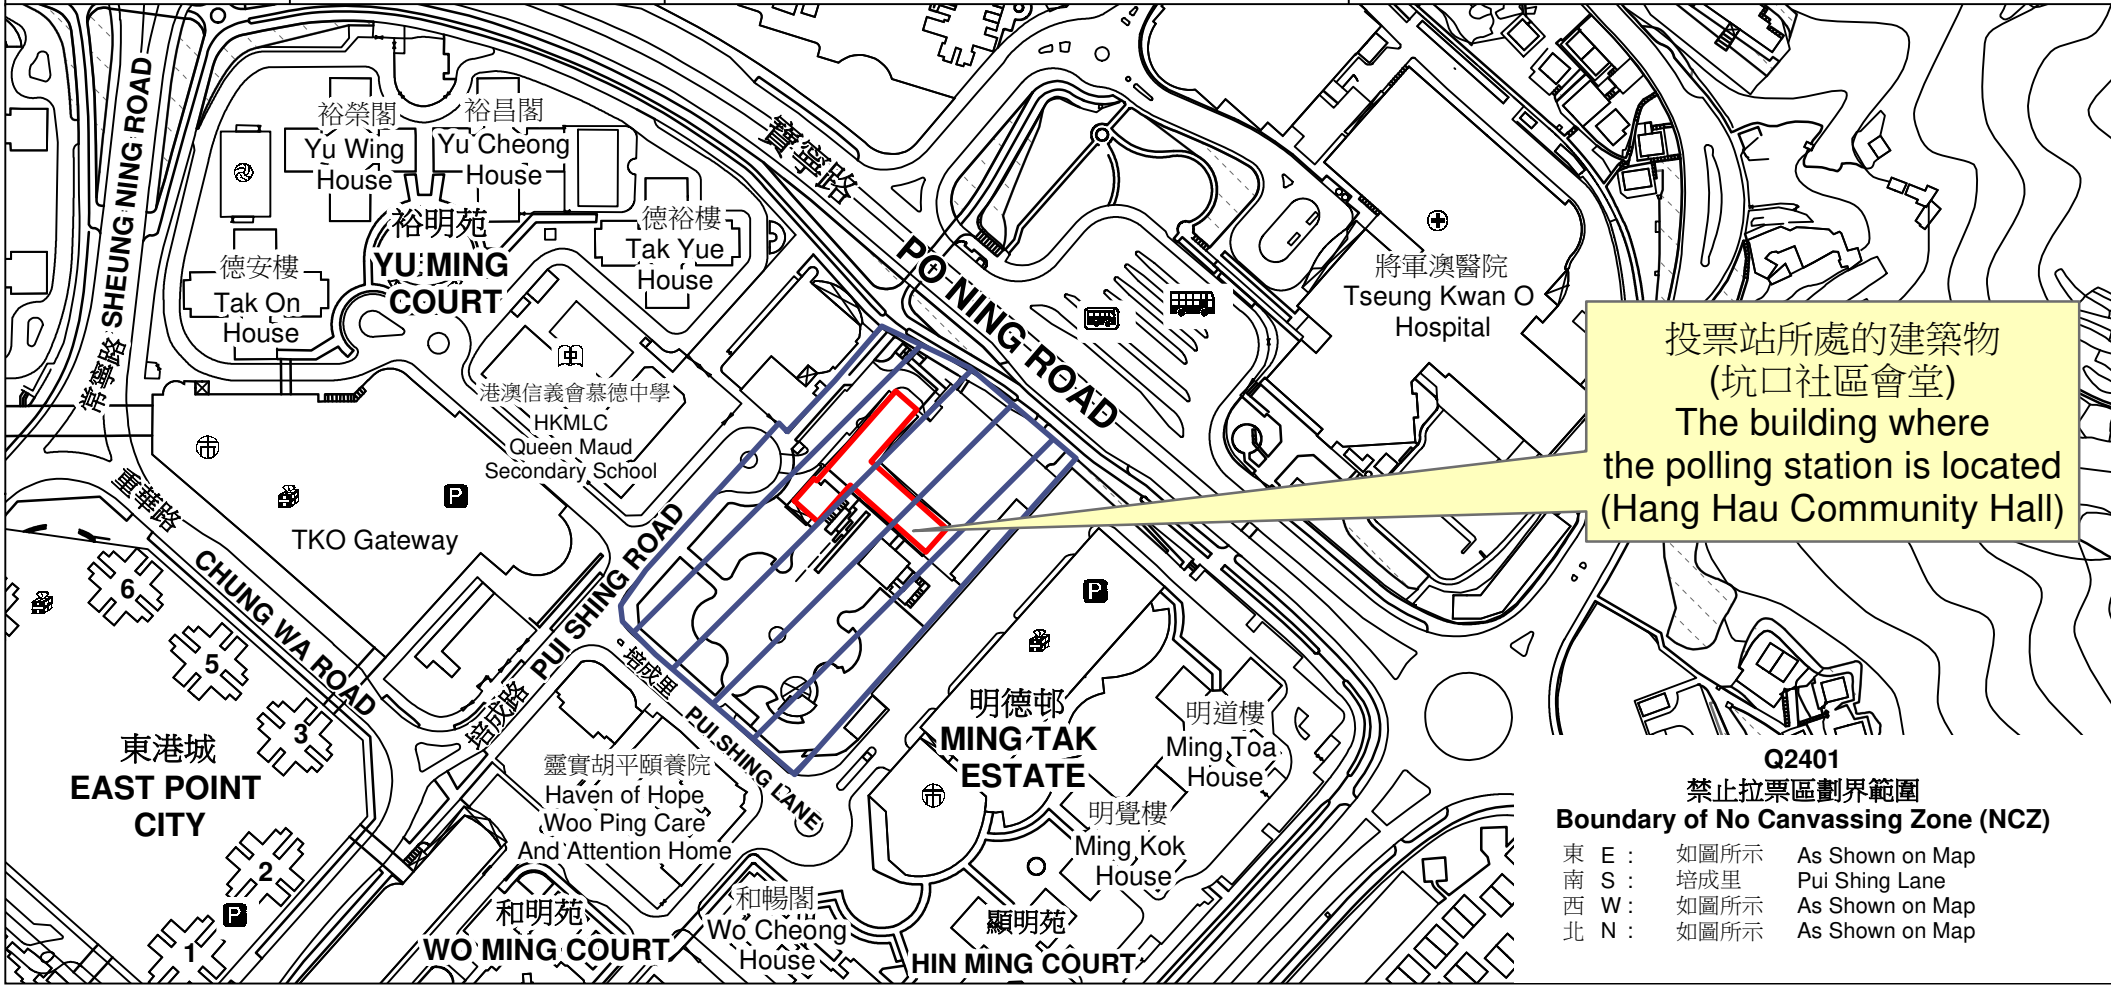

投票站位置圖和禁止拉票區 Polling Station - Location Plan & No Canvassing Zone

投票站編號 Polling Station Code	區議會名稱 Name of District Council	2023年區議會一般選舉區議會地方選區代號及名稱 Code & Name of District Council Geographical Constituency for 2023 District Council Ordinary Election	名稱及地址 Name & Address
Q2401	西貢 SAI KUNG	Q3 將軍澳北 TSEUNG KWAN O NORTH	坑口社區會堂 新界將軍澳坑口培成路38號 西貢將軍澳政府綜合大樓(高座)地下 Hang Hau Community Hall G/F, Sai Kung Tseung Kwan O Government Complex (High Block), 38 Pui Shing Road, Hang Hau, Tseung Kwan O, New Territories

投票站所處的建築物
(坑口社區會堂)
The building where
the polling station is located
(Hang Hau Community Hall)

Q2401
禁止拉票區劃界範圍
Boundary of No Canvassing Zone (NCZ)

東 E :	如圖所示	As Shown on Map
南 S :	培成里	Pui Shing Lane
西 W :	如圖所示	As Shown on Map
北 N :	如圖所示	As Shown on Map

 禁止拉票區
No Canvassing Zone