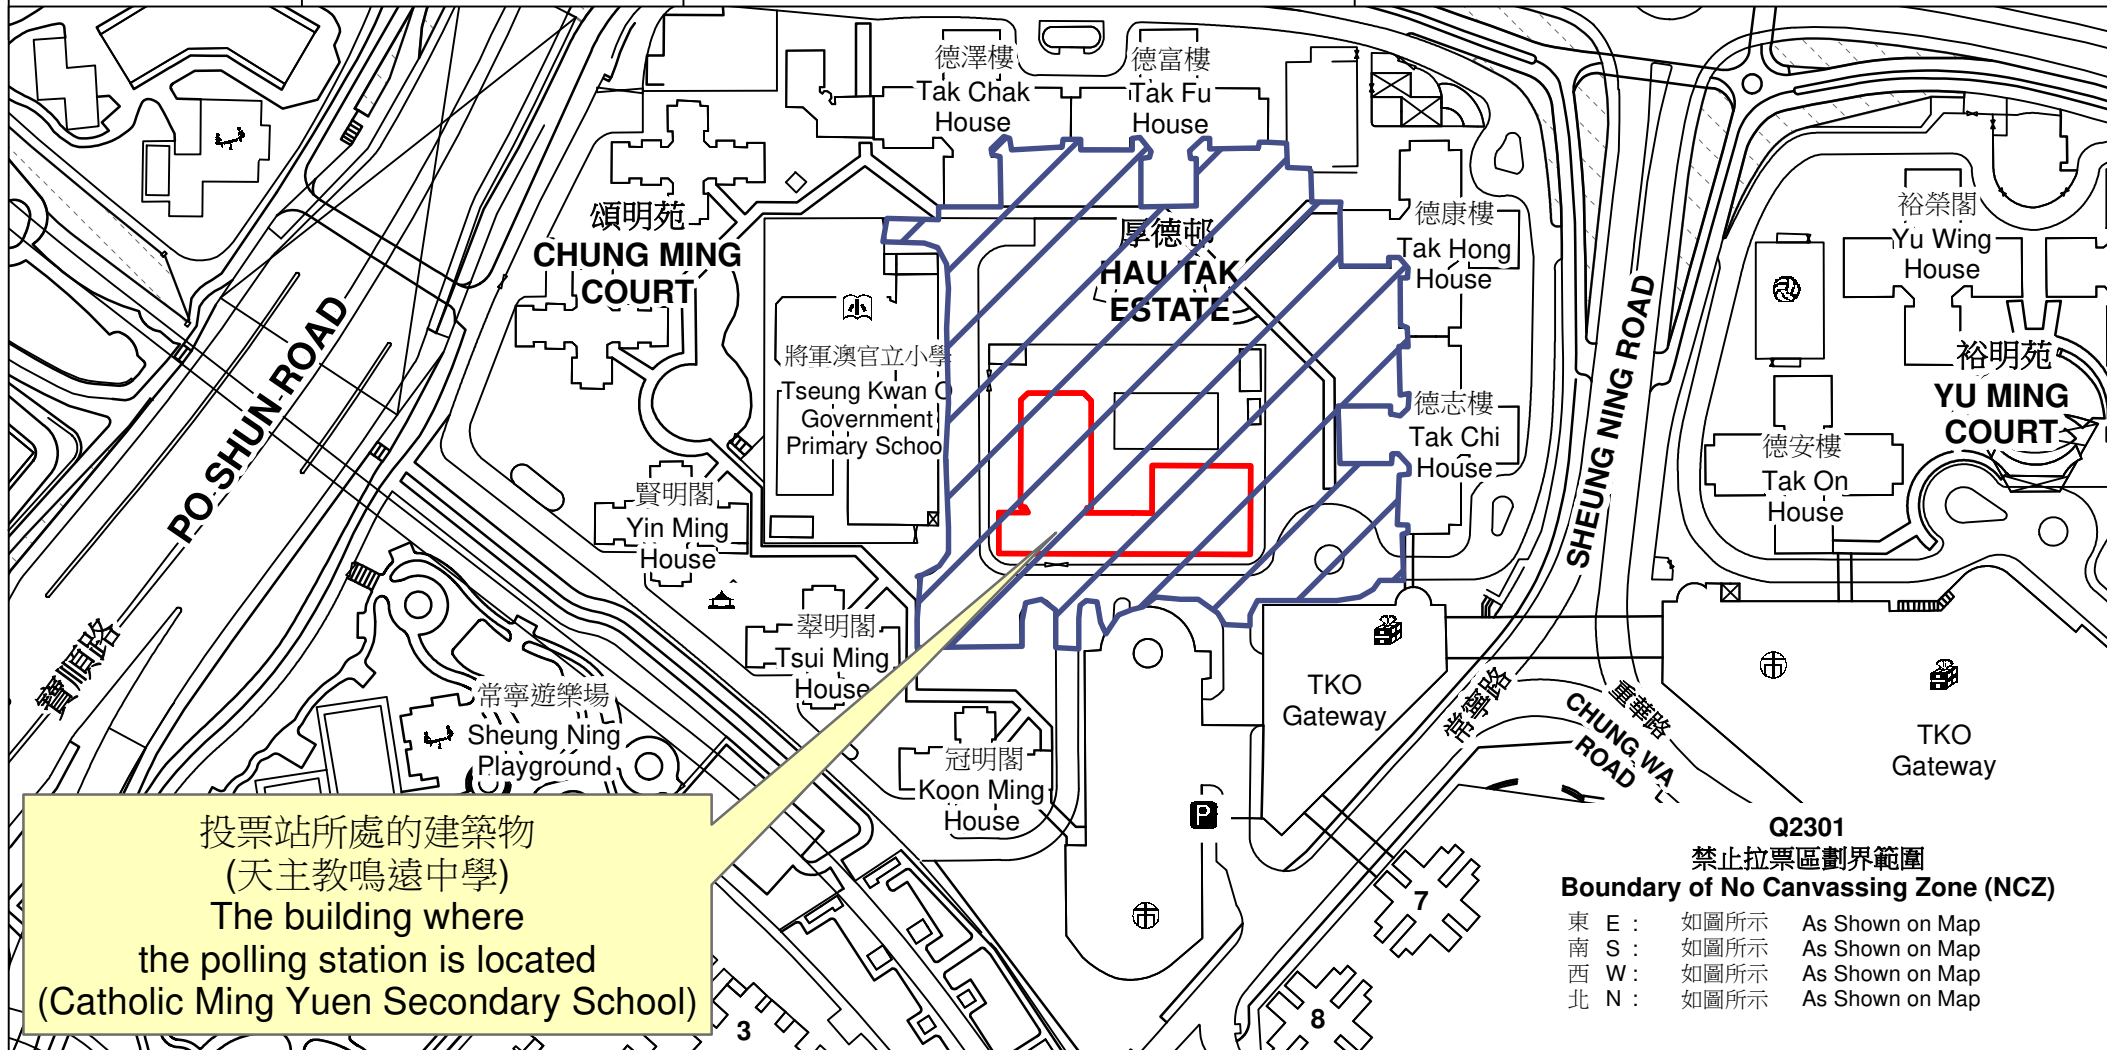

投票站位置圖和禁止拉票區 Polling Station - Location Plan & No Canvassing Zone

投票站編號 Polling Station Code	區議會名稱 Name of District Council	2023年區議會一般選舉區議會地方選區代號及名稱 Code & Name of District Council Geographical Constituency for 2023 District Council Ordinary Election	名稱及地址 Name & Address
Q2301	西貢 SAI KUNG	Q3 將軍澳北 TSEUNG KWAN O NORTH	天主教鳴遠中學 新界將軍澳厚德邨天主教鳴遠中學地下 Catholic Ming Yuen Secondary School G/F, Catholic Ming Yuen Secondary School, Hau Tak Estate, Tseung Kwan O, New Territories

投票站所處的建築物
(天主教鳴遠中學)
The building where
the polling station is located
(Catholic Ming Yuen Secondary School)

Q2301
禁止拉票區劃界範圍
Boundary of No Canvassing Zone (NCZ)
東 E : 如圖所示 As Shown on Map
南 S : 如圖所示 As Shown on Map
西 W : 如圖所示 As Shown on Map
北 N : 如圖所示 As Shown on Map

 禁止拉票區
No Canvassing Zone