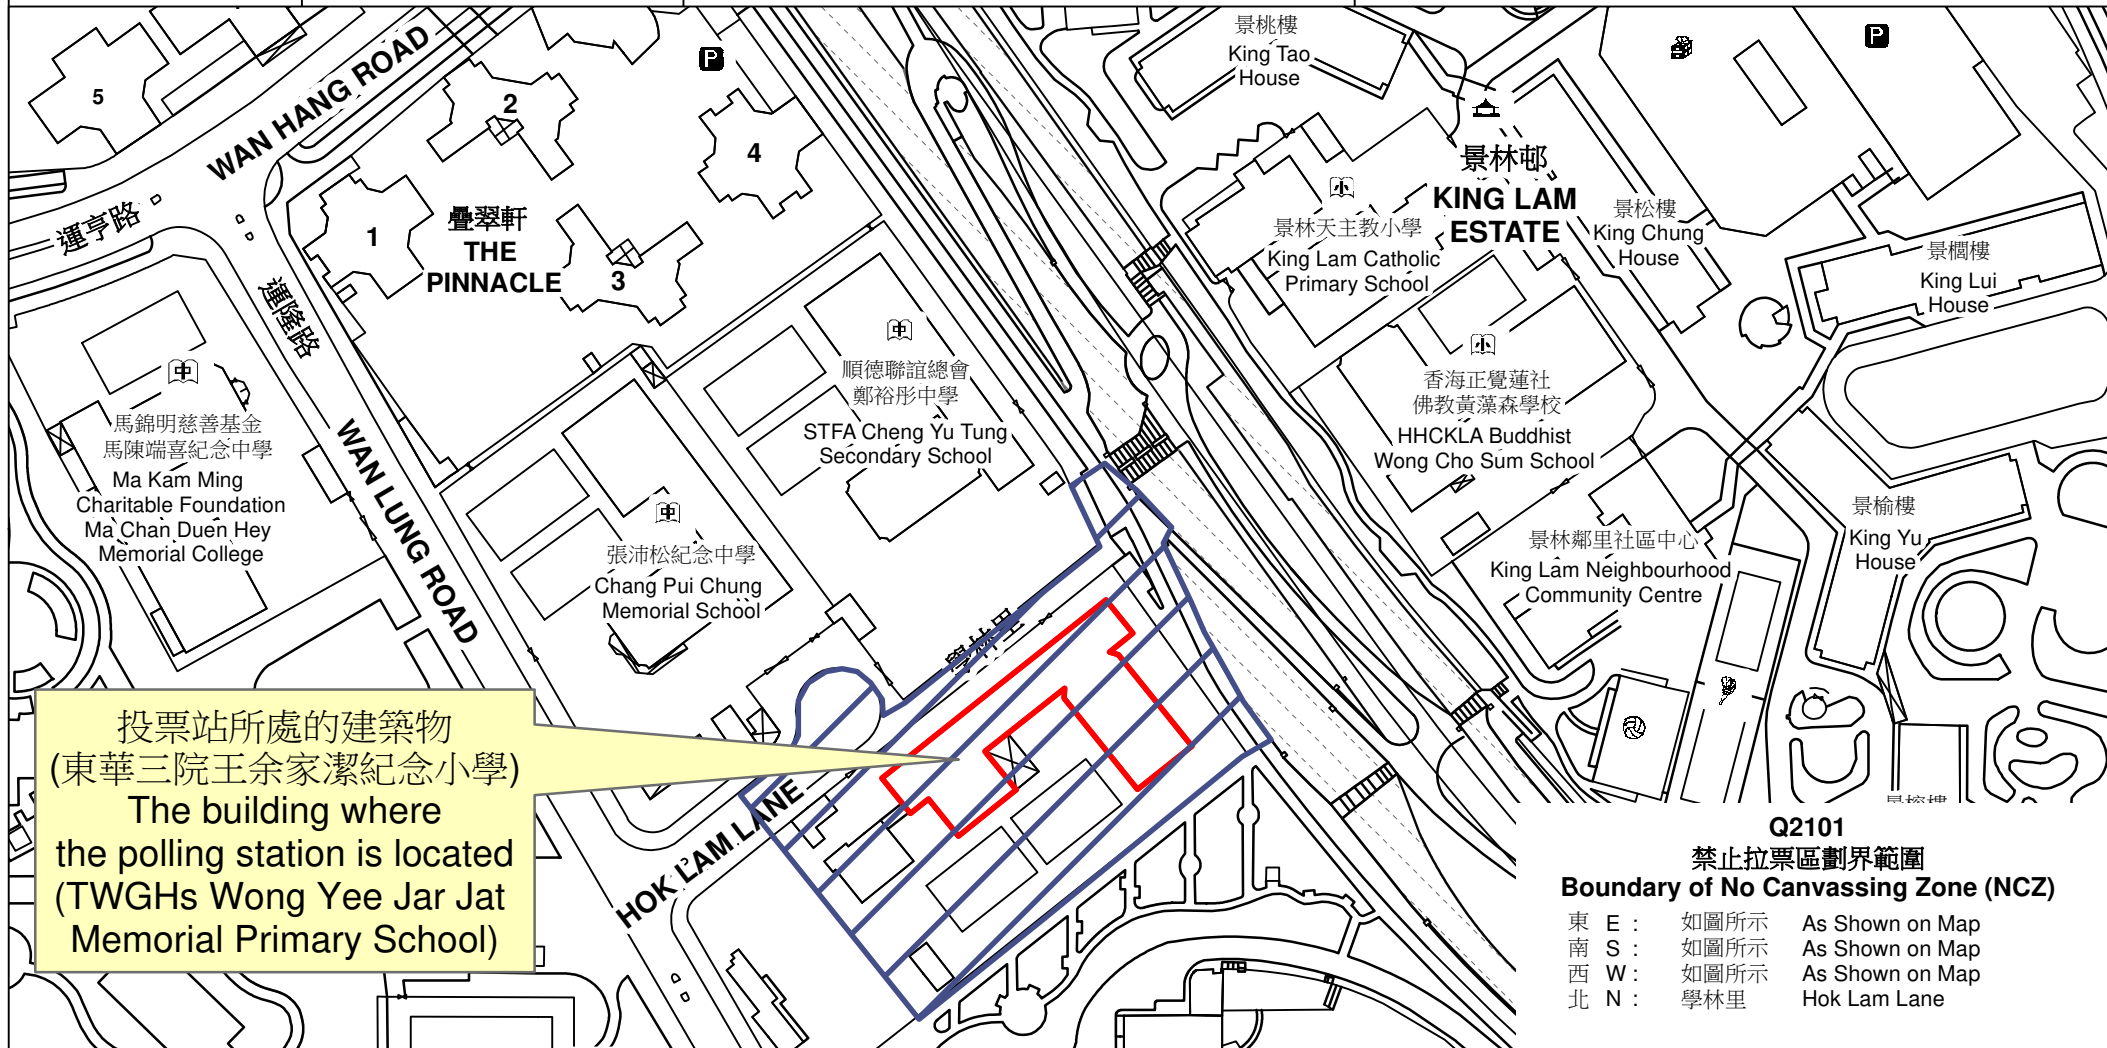

投票站位置圖和禁止拉票區 Polling Station - Location Plan & No Canvassing Zone

投票站編號 Polling Station Code	區議會名稱 Name of District Council	2023年區議會一般選舉區議會地方選區代號及名稱 Code & Name of District Council Geographical Constituency for 2023 District Council Ordinary Election	名稱及地址 Name & Address
Q2101	西貢 SAI KUNG	Q3 將軍澳北 TSEUNG KWAN O NORTH	東華三院王余家潔紀念小學 新界將軍澳學林里8號地下 TWGHs Wong Yee Jar Jat Memorial Primary School G/F, 8 Hok Lam Lane, Tseung Kwan O, New Territories

投票站所處的建築物
(東華三院王余家潔紀念小學)
The building where
the polling station is located
(TWGHs Wong Yee Jar Jat
Memorial Primary School)

Q2101
禁止拉票區劃界範圍
Boundary of No Canvassing Zone (NCZ)

東 E :	如圖所示	As Shown on Map
南 S :	如圖所示	As Shown on Map
西 W :	如圖所示	As Shown on Map
北 N :	學林里	Hok Lam Lane

 禁止拉票區
No Canvassing Zone