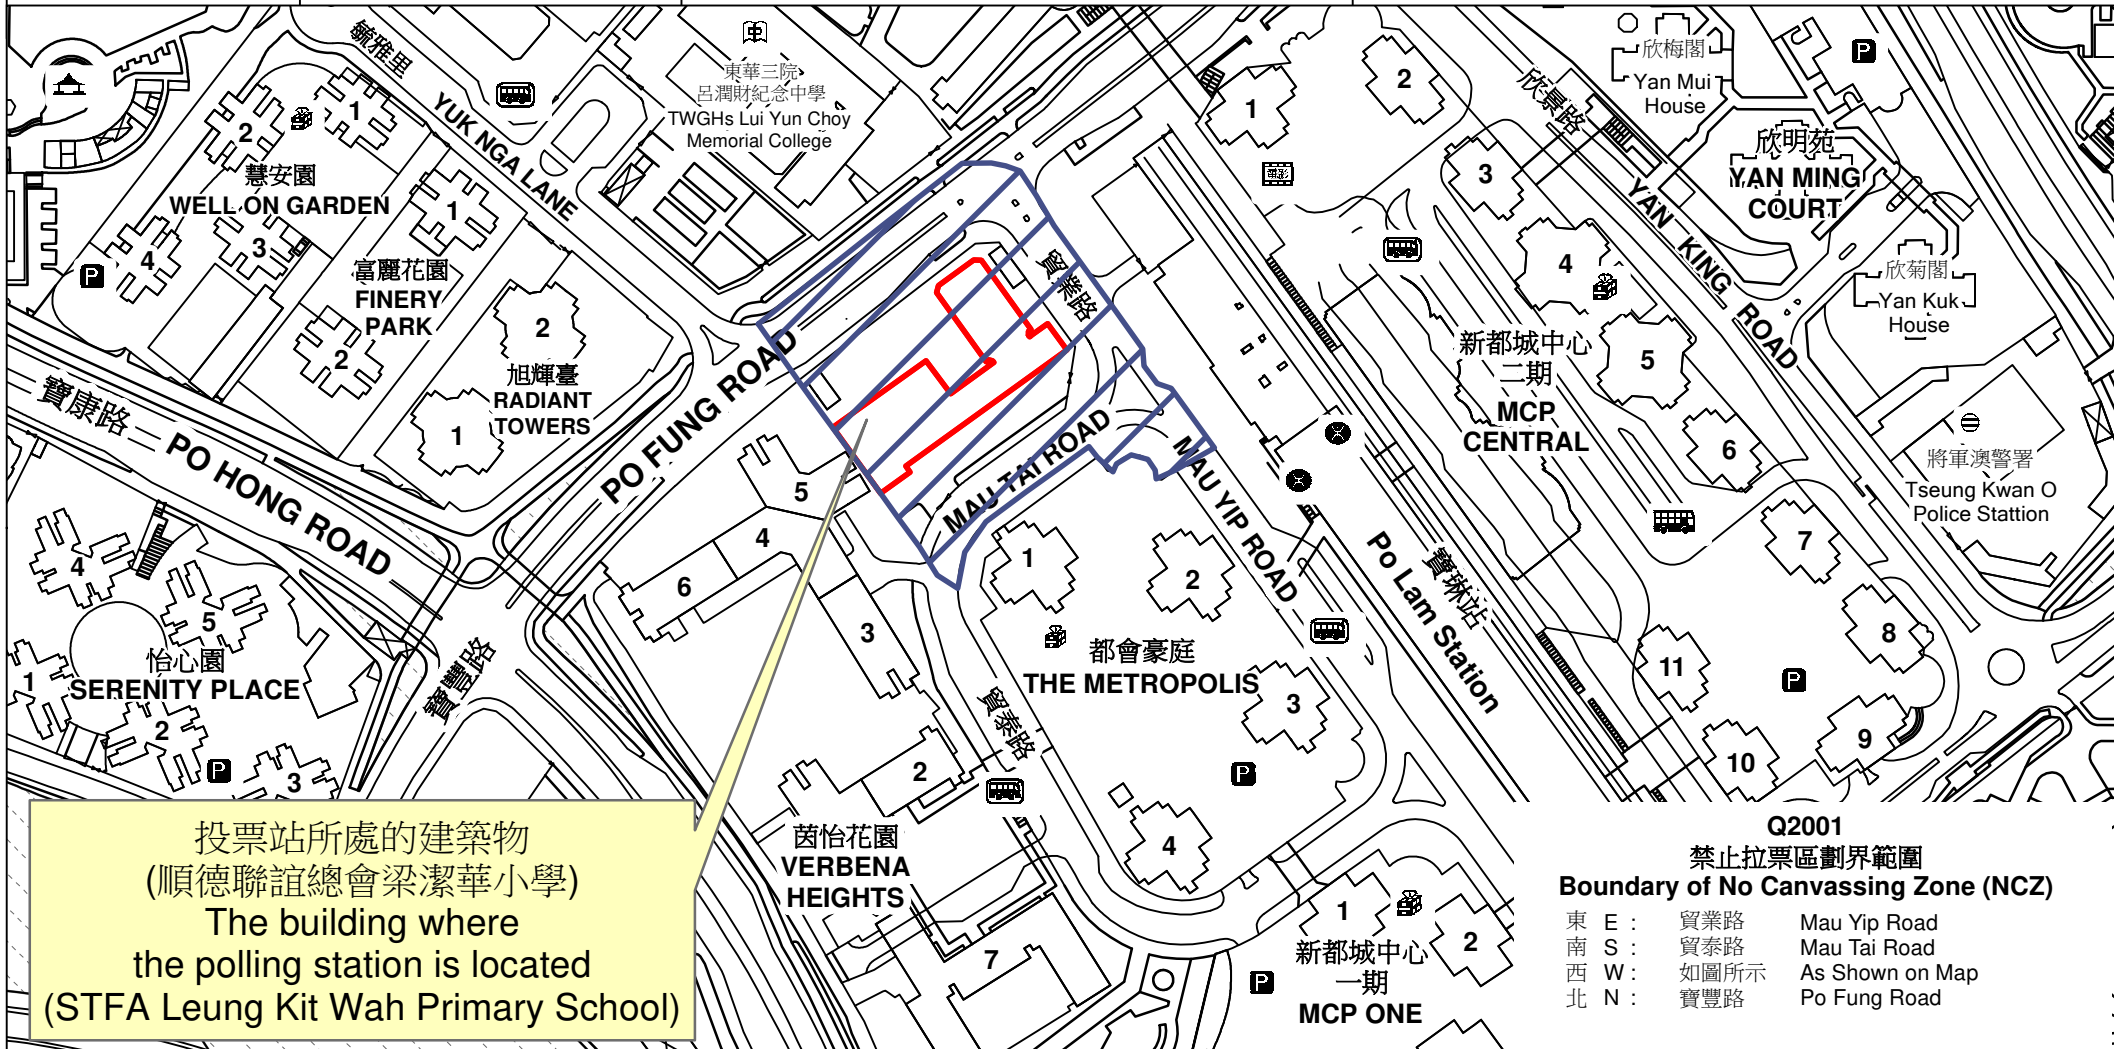

投票站位置圖和禁止拉票區 Polling Station - Location Plan & No Canvassing Zone

投票站編號 Polling Station Code	區議會名稱 Name of District Council	2023年區議會一般選舉區議會地方選區代號及名稱 Code & Name of District Council Geographical Constituency for 2023 District Council Ordinary Election	名稱及地址 Name & Address
Q2001	西貢 SAI KUNG	Q3 將軍澳北 TSEUNG KWAN O NORTH	順德聯誼總會梁潔華小學 新界將軍澳貿泰路2號地下 STFA Leung Kit Wah Primary School G/F, 2 Mau Tai Road, Tseung Kwan O, New Territories

投票站所處的建築物
(順德聯誼總會梁潔華小學)
The building where
the polling station is located
(STFA Leung Kit Wah Primary School)

Q2001
禁止拉票區劃界範圍
Boundary of No Canvassing Zone (NCZ)

東 E :	貿業路	Mau Yip Road
南 S :	貿泰路	Mau Tai Road
西 W :	如圖所示	As Shown on Map
北 N :	寶豐路	Po Fung Road

 禁止拉票區
No Canvassing Zone