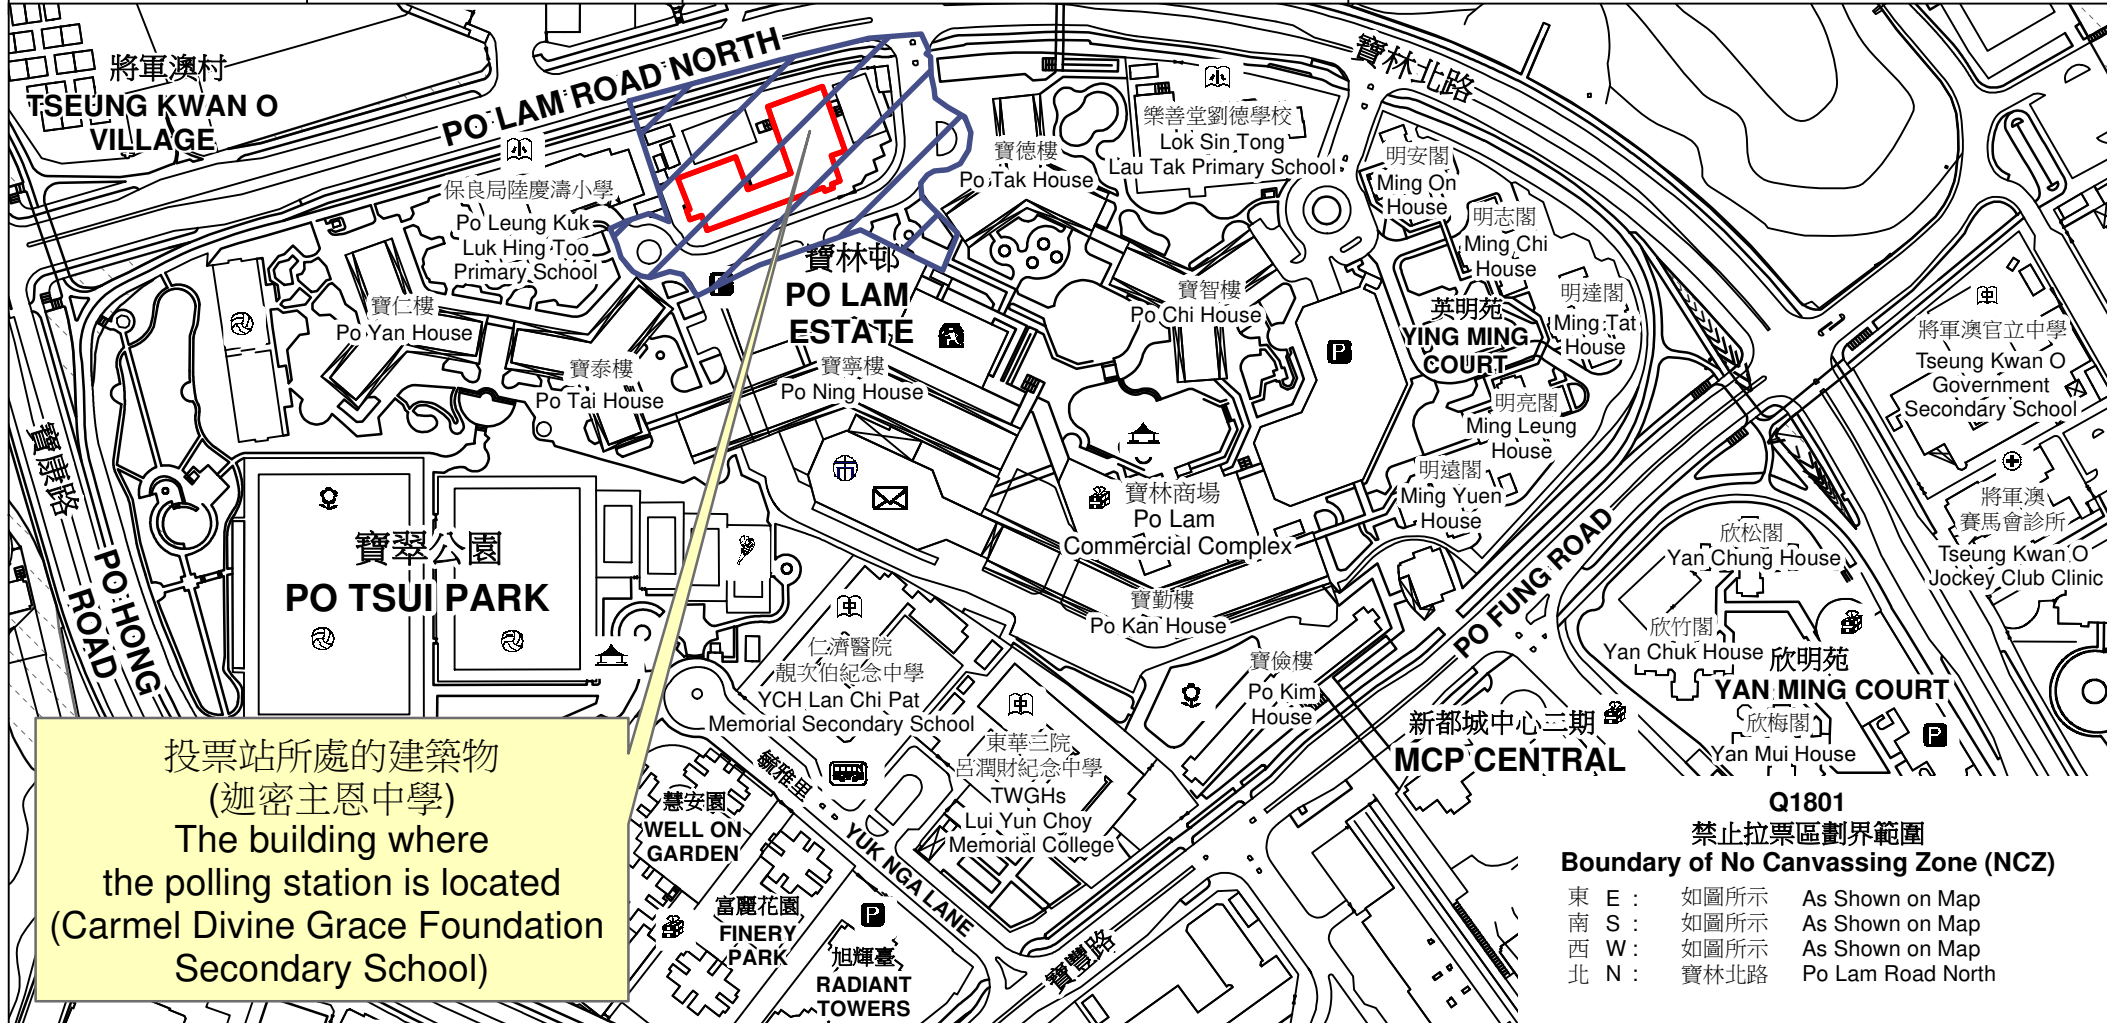

# 投票站位置圖和禁止拉票區 Polling Station - Location Plan & No Canvassing Zone

投票站編號 Polling Station Code	區議會名稱 Name of District Council	2023年區議會一般選舉區議會地方選區代號及名稱 Code & Name of District Council Geographical Constituency for 2023 District Council Ordinary Election	名稱及地址 Name & Address
<b>Q1801</b>	<b>西貢 SAI KUNG</b>	<b>Q3 將軍澳北 TSEUNG KWAN O NORTH</b>	迦密主恩中學 新界將軍澳寶林邨迦密主恩中學地下 <b>Carmel Divine Grace Foundation Secondary School                      G/F, Carmel Divine Grace Foundation                      Secondary School, Po Lam Estate, Tseung Kwan O,                      New Territories</b>

投票站所處的建築物  
(迦密主恩中學)  
The building where  
the polling station is located  
(Carmel Divine Grace Foundation  
Secondary School)

**Q1801  
禁止拉票區劃界範圍  
Boundary of No Canvassing Zone (NCZ)**

東 E :	如圖所示	As Shown on Map
南 S :	如圖所示	As Shown on Map
西 W :	如圖所示	As Shown on Map
北 N :	寶林北路	Po Lam Road North

 禁止拉票區  
No Canvassing Zone