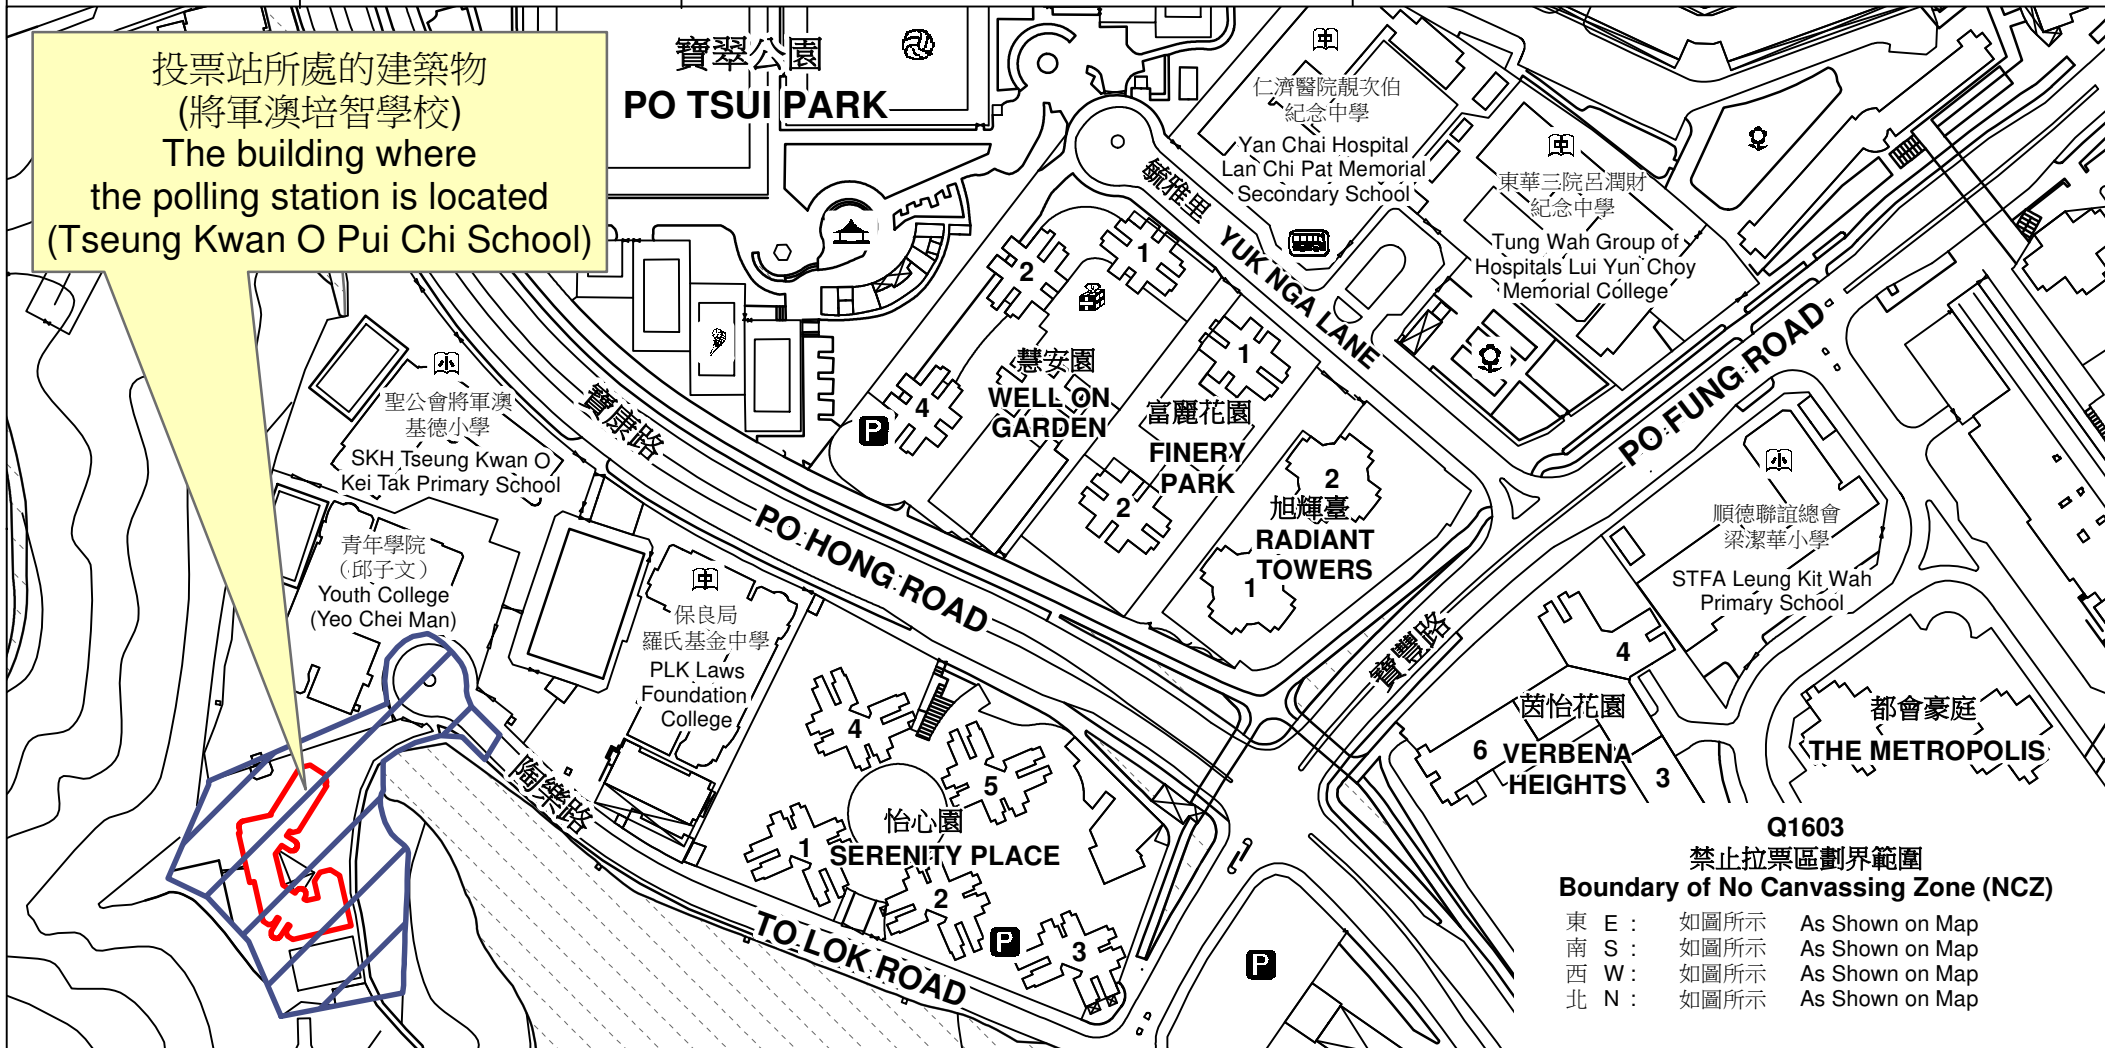

投票站位置圖和禁止拉票區 Polling Station - Location Plan & No Canvassing Zone

投票站編號 Polling Station Code	區議會名稱 Name of District Council	2023年區議會一般選舉區議會地方選區代號及名稱 Code & Name of District Council Geographical Constituency for 2023 District Council Ordinary Election	名稱及地址 Name & Address
Q1603	西貢 SAI KUNG	Q1 西貢及坑口 SAI KUNG AND HANG HAU	將軍澳培智學校 新界將軍澳陶樂路9號地下 Tseung Kwan O Pui Chi School G/F, 9 To Lok Road, Tseung Kwan O, New Territories

投票站所處的建築物
(將軍澳培智學校)
The building where
the polling station is located
(Tseung Kwan O Pui Chi School)

Q1603
禁止拉票區劃界範圍
Boundary of No Canvassing Zone (NCZ)

東 E :	如圖所示	As Shown on Map
南 S :	如圖所示	As Shown on Map
西 W :	如圖所示	As Shown on Map
北 N :	如圖所示	As Shown on Map

 禁止拉票區
No Canvassing Zone