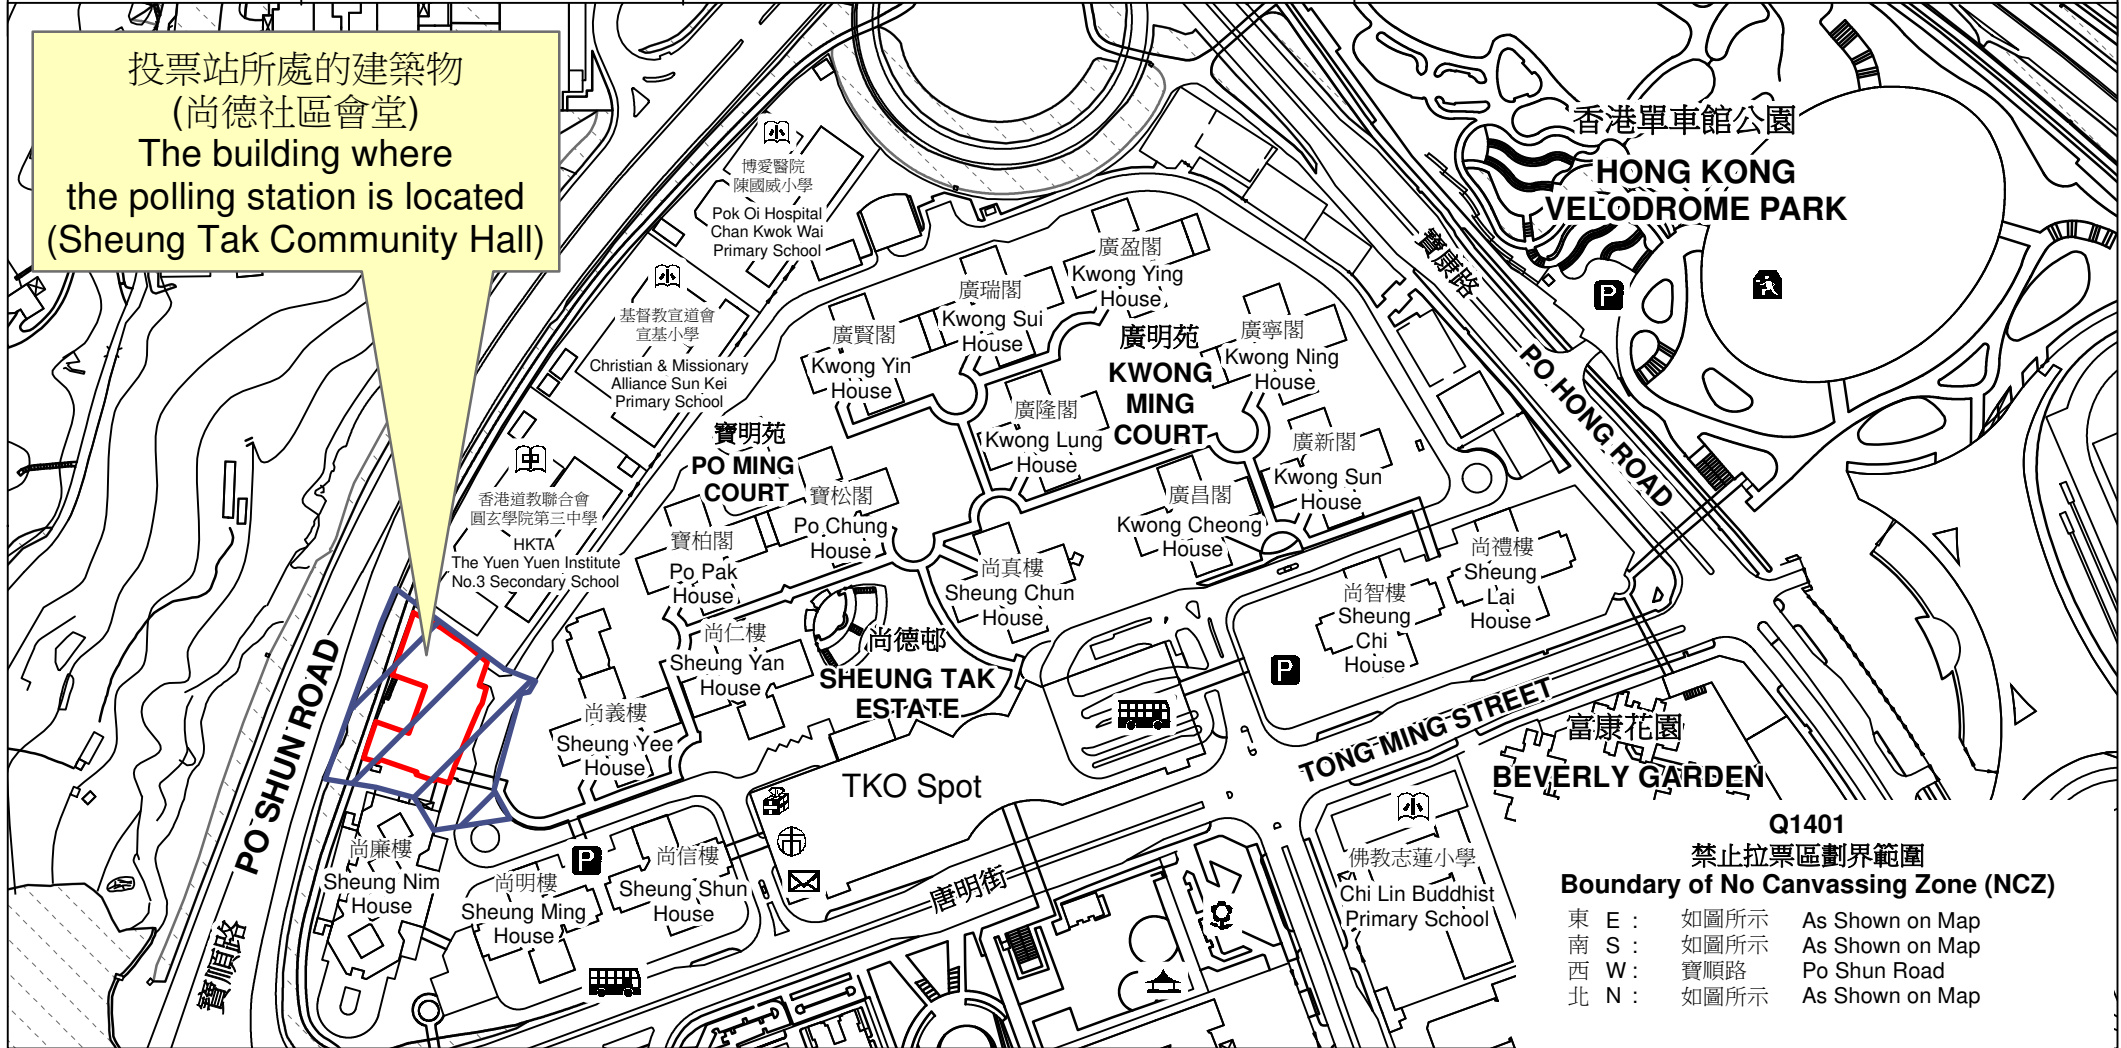

投票站位置圖和禁止拉票區 Polling Station - Location Plan & No Canvassing Zone

投票站編號 Polling Station Code	區議會名稱 Name of District Council	2023年區議會一般選舉區議會地方選區代號及名稱 Code & Name of District Council Geographical Constituency for 2023 District Council Ordinary Election	名稱及地址 Name & Address
Q1401	西貢 SAI KUNG	Q2 將軍澳南 TSEUNG KWAN O SOUTH	尚德社區會堂 新界將軍澳尚德邨尚美樓1樓 Sheung Tak Community Hall 1/F, Sheung Mei House, Sheung Tak Estate, Tseung Kwan O, New Territories

投票站所處的建築物
(尚德社區會堂)
The building where
the polling station is located
(Sheung Tak Community Hall)

**Q1401
禁止拉票區劃界範圍
Boundary of No Canvassing Zone (NCZ)**

東 E :	如圖所示	As Shown on Map
南 S :	如圖所示	As Shown on Map
西 W :	寶順路	Po Shun Road
北 N :	如圖所示	As Shown on Map

 禁止拉票區
No Canvassing Zone