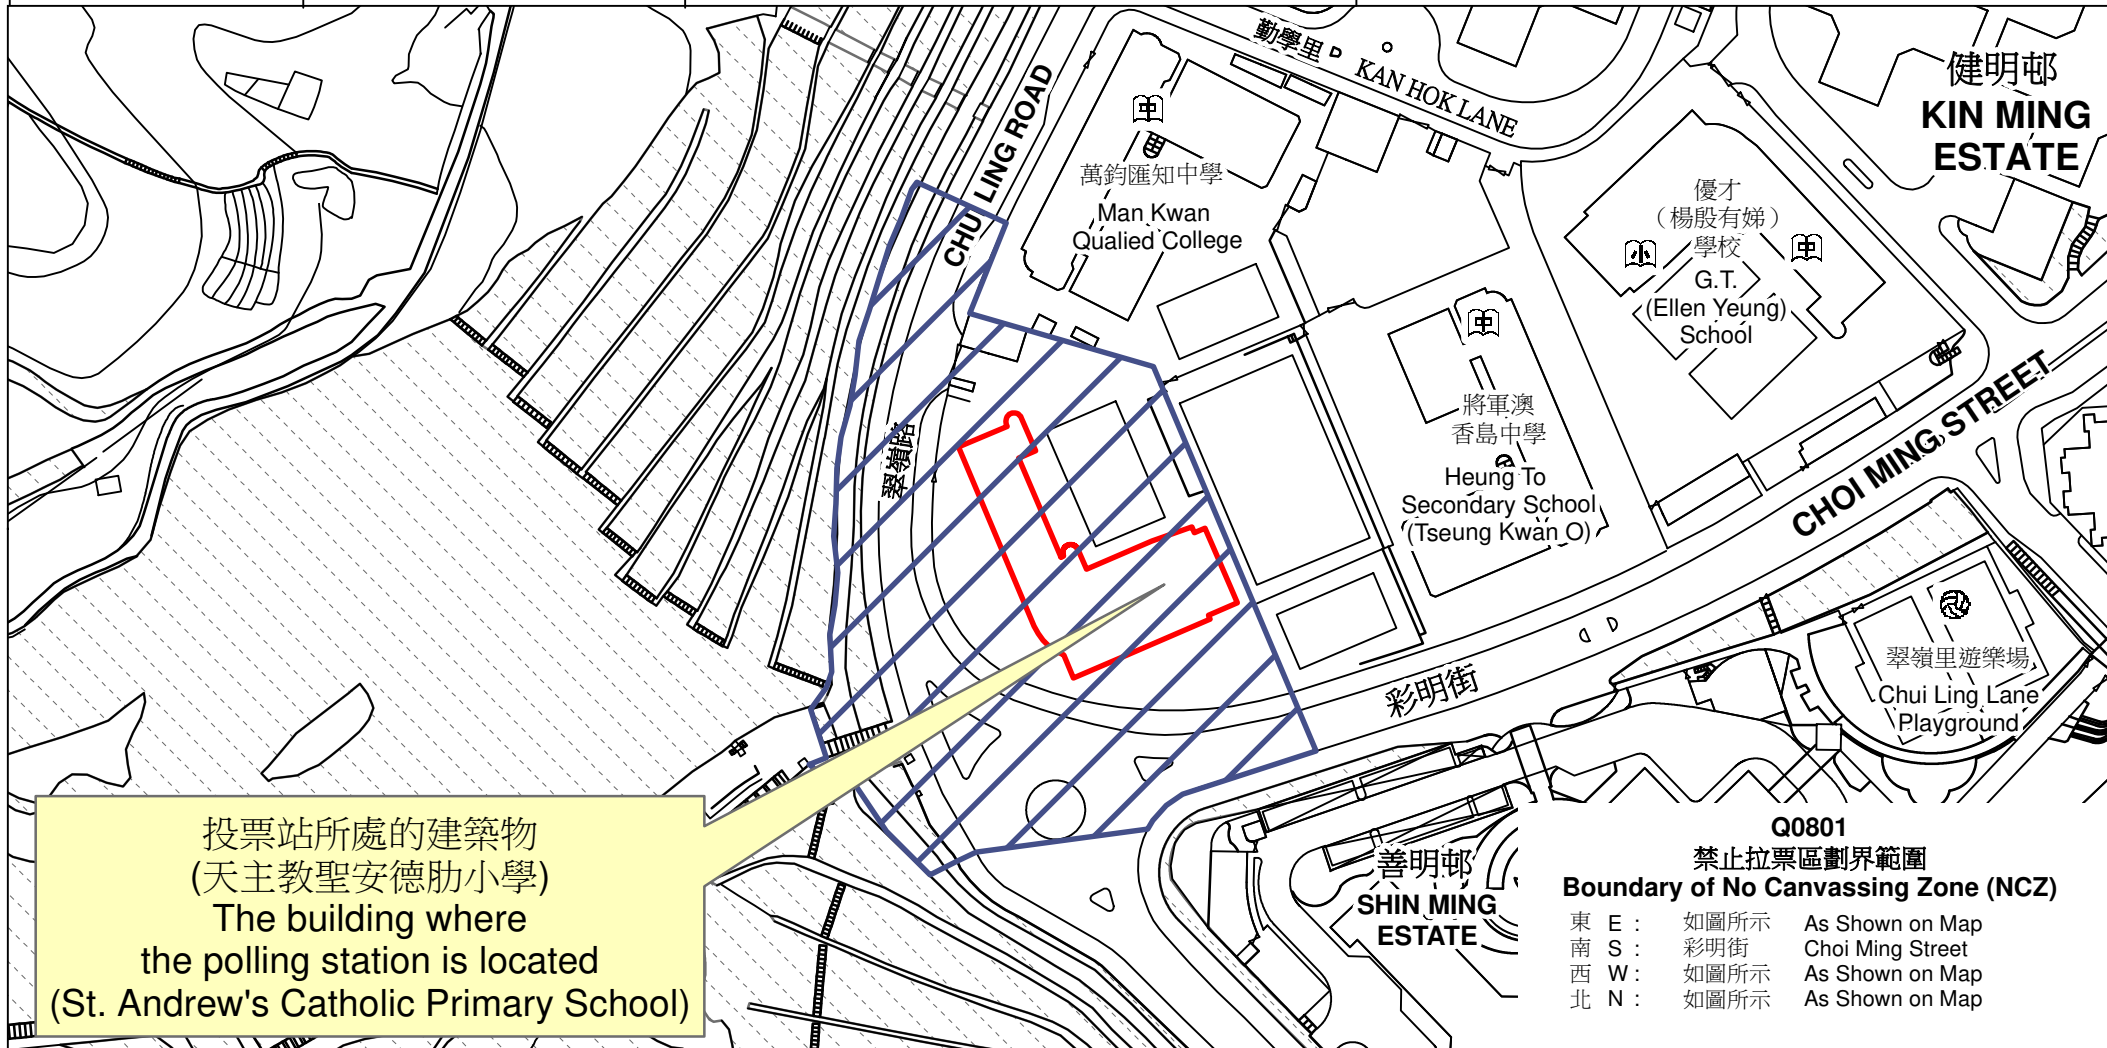

# 投票站位置圖和禁止拉票區 Polling Station - Location Plan & No Canvassing Zone

投票站編號 Polling Station Code	區議會名稱 Name of District Council	2023年區議會一般選舉區議會地方選區代號及名稱 Code & Name of District Council Geographical Constituency for 2023 District Council Ordinary Election	名稱及地址 Name & Address
<b>Q0801</b>	<b>西貢 SAI KUNG</b>	<b>Q2 將軍澳南 TSEUNG KWAN O SOUTH</b>	天主教聖安德肋小學 新界將軍澳調景嶺翠嶺路30號地下 <b>St. Andrew's Catholic Primary School</b> G/F, 30 Chui Ling Road, Tiu Keng Leng, Tseung Kwan O, New Territories

投票站所處的建築物  
(天主教聖安德肋小學)  
The building where  
the polling station is located  
(St. Andrew's Catholic Primary School)

**Q0801**  
**禁止拉票區劃界範圍**  
**Boundary of No Canvassing Zone (NCZ)**

東 E :	如圖所示	As Shown on Map
南 S :	彩明街	Choi Ming Street
西 W :	如圖所示	As Shown on Map
北 N :	如圖所示	As Shown on Map

 禁止拉票區  
No Canvassing Zone